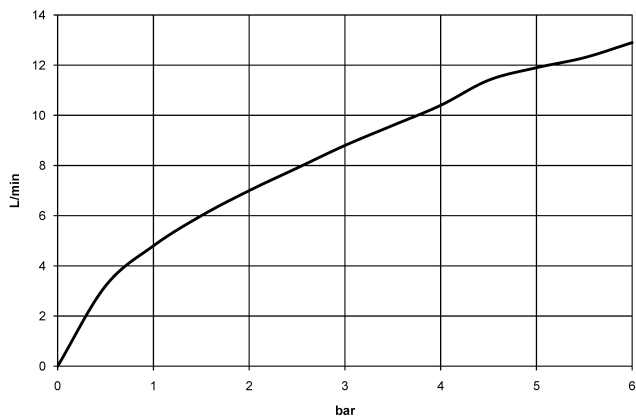

DORNBACHT LYV Single-lever mixer Pull-out - Soft Black

33 845 110

- 237mm projection
- pivotable spout 120°
- air-enriched flow and spray flow
- fabric braided hose 1500 mm
- max. flow 8.8 l/min at 3 bar flow pressure

Intrinsic protection against back flow.

	Soft Black	33 845 110-69
	Chrome	33 845 110-00
	Brushed Nickel	33 845 110-70

DORNBRACHT LYV Single-lever mixer Pull-out - Soft Black

33 845 110

Flow rate chart

Certificates