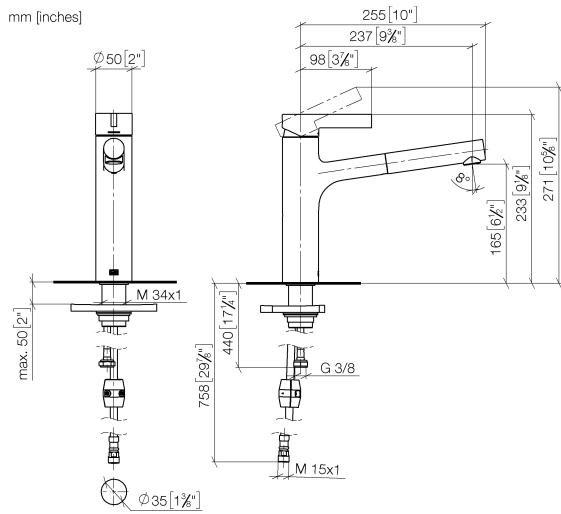

DORNBACHT LYV Single-lever mixer Pull-out - Soft Black

33 845 110

- 237mm projection
- pivotable spout 120°
- air-enriched flow and spray flow
- fabric braided hose 1500 mm
- max. flow 8.8 l/min at 3 bar flow pressure

Intrinsic protection against back flow.

	Soft Black	33 845 110-69
	Chrome	33 845 110-00
	Brushed Nickel	33 845 110-70

DORNBRACHT LYV Single-lever mixer Pull-out - Soft Black

33 845 110

Flow rate chart

Certificates

Belgaqua_23-012- ACS_23 ACC NY AbP_10068.
27_3. 085.

DORNBRAUCH LYV Single-lever mixer Pull-out - Soft Black

33 845 110

Parts for other finishes can be found here: [Chrome](#)

Spare parts list

No.	Item Number	Name	Quantity used	Delivery time
1	90 20 81 001 00-69	handle	1	2
2	90 28 30 010 00-69	cover	1	2
3	90 15 05 067 00 90	cartridge	1	2
4	90 18 40 227 00 90	insert	1	2
5	90 30 02 101 00 90	hose	1	2
6	90 23 01 051 00 90	flow reducer	1	2
7	90 14 05 081 00 90	seal	1	2
8	90 12 11 180 00-69	shower	1	2
9	90 14 15 062 00 90	gasket kit	1	2
10	90 30 01 211 00 90	shaft	1	2
11	90 14 05 080 00 90	seal	1	2
12	90 23 10 003 00 90	fixing set	1	2
13	04 30 04 100 00 90	hose	2	2
14	90 30 04 110 00 90	hose	1	2