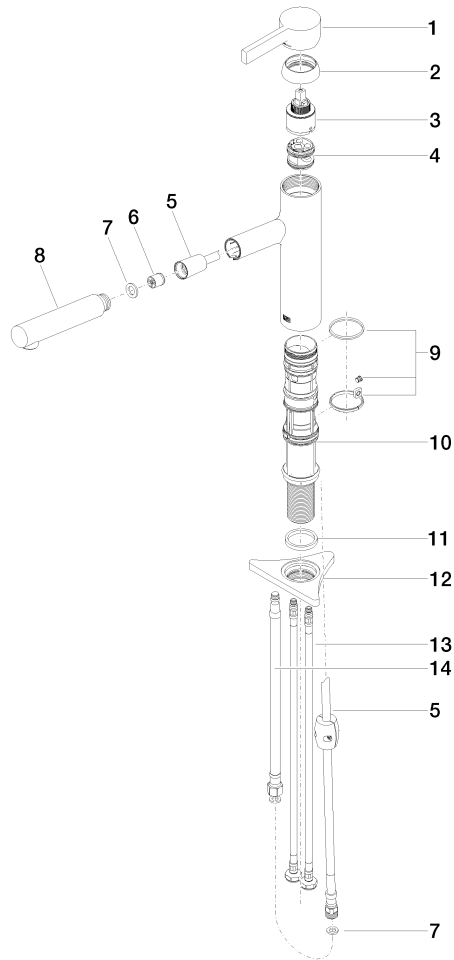

DORNBACHT LYV Single-lever mixer Pull-out - Soft Black

33 845 110

- 237mm projection
- pivotable spout 120°
- air-enriched flow and spray flow
- fabric braided hose 1500 mm
- max. flow 8.8 l/min at 3 bar flow pressure

Intrinsic protection against back flow.

	Soft Black	33 845 110-69
	Chrome	33 845 110-00
	Brushed Nickel	33 845 110-70

DORNBRACHT LYV Single-lever mixer Pull-out - Soft Black

33 845 110

Flow rate chart

Certificates

Belgaqua_23-012- ACS_23 ACC NY AbP_10068.
27_3. 085.

DORNBRAUCH LYV Single-lever mixer Pull-out - Soft Black

33 845 110

Parts for other finishes can be found here: [Chrome](#)

Spare parts list

No.	Item Number	Name	Quantity used	Delivery time
1	90 20 81 001 00-69	handle	1	2
2	90 28 30 010 00-69	cover	1	2
3	90 15 05 067 00 90	cartridge	1	2
4	90 18 40 227 00 90	insert	1	2
5	90 30 02 101 00 90	hose	1	2
6	90 23 01 051 00 90	flow reducer	1	2
7	90 14 05 081 00 90	seal	1	2
8	90 12 11 180 00-69	shower	1	2
9	90 14 15 062 00 90	gasket kit	1	2
10	90 30 01 211 00 90	shaft	1	2
11	90 14 05 080 00 90	seal	1	2
12	90 23 10 003 00 90	fixing set	1	2
13	04 30 04 100 00 90	hose	2	2
14	90 30 04 110 00 90	hose	1	2