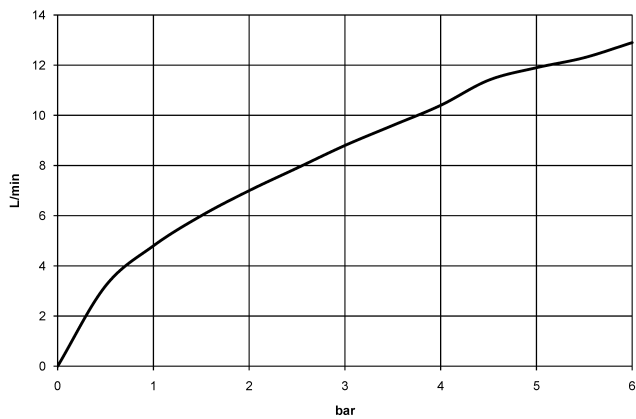

## DORNBRACHT LYV Single-lever mixer Pull-out - Brushed Nickel

---

33 845 110

- 237mm projection
- pivotable spout 120°
- air-enriched flow and spray flow
- fabric braided hose 1500 mm
- max. flow 8.8 l/min at 3 bar flow pressure

Intrinsic protection against back flow.

	Brushed Nickel	33 845 110-70
	Chrome	33 845 110-00
	Soft Black	33 845 110-69

**DORNBRAUCHT LYV Single-lever mixer Pull-out - Brushed Nickel**

33 845 110

**Flow rate chart**