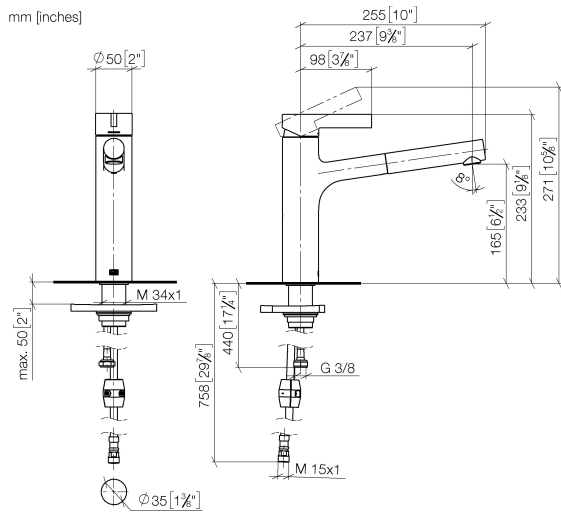

## DORNBRACHT LYV Single-lever mixer Pull-out - Brushed Nickel

---

33 845 110

- 237mm projection
- pivotable spout 120°
- air-enriched flow and spray flow
- fabric braided hose 1500 mm
- max. flow 8.8 l/min at 3 bar flow pressure

Intrinsic protection against back flow.

	Brushed Nickel	33 845 110-70
	Chrome	33 845 110-00
	Soft Black	33 845 110-69

**DORNBRAUCHT LYV Single-lever mixer Pull-out - Brushed Nickel**

33 845 110

**Flow rate chart**

**Certificates**

Belgaqua\_23-012- ACS\_23 ACC NY AbP\_10068.  
27\_3. 085.

**DORNBRAUCH LYV Single-lever mixer Pull-out - Brushed Nickel**

33 845 110

Parts for other finishes can be found here: [Chrome](#)

**Spare parts list**

No.	Item Number	Name	Quantity used	Delivery time
1	90 20 81 001 00-70	handle	1	2
2	90 28 30 010 00-70	cover	1	2
3	90 15 05 067 00 90	cartridge	1	2
4	90 18 40 227 00 90	insert	1	2
5	90 30 02 101 00 90	hose	1	2
6	90 23 01 051 00 90	flow reducer	1	2
7	90 14 05 081 00 90	seal	1	2
8	90 12 11 180 00-70	shower	1	2
9	90 14 15 062 00 90	gasket kit	1	2
10	90 30 01 211 00 90	shaft	1	2
11	90 14 05 080 00 90	seal	1	2
12	90 23 10 003 00 90	fixing set	1	2
13	04 30 04 100 00 90	hose	2	2
14	90 30 04 110 00 90	hose	1	2