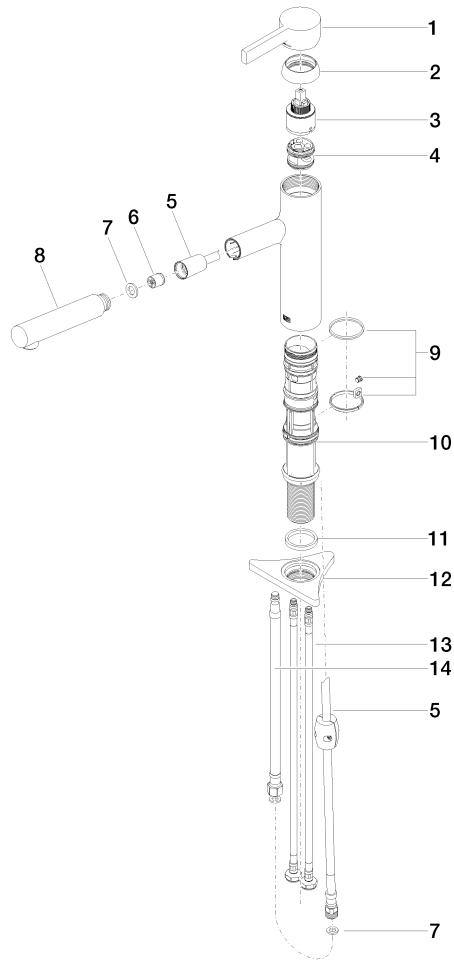

## DORNBRACHT LYV Single-lever mixer Pull-out - Brushed Nickel

---

33 845 110

- 237mm projection
- pivotable spout 120°
- air-enriched flow and spray flow
- fabric braided hose 1500 mm
- max. flow 8.8 l/min at 3 bar flow pressure

Intrinsic protection against back flow.

	Brushed Nickel	33 845 110-70
	Chrome	33 845 110-00
	Soft Black	33 845 110-69

**DORNBRAUCHT LYV Single-lever mixer Pull-out - Brushed Nickel**

33 845 110

**Flow rate chart**

**Certificates**

Belgaqua\_23-012- ACS\_23 ACC NY AbP\_10068.  
27\_3. 085.

**DORNBRAUCH LYV Single-lever mixer Pull-out - Brushed Nickel**

33 845 110

Parts for other finishes can be found here: [Chrome](#)

**Spare parts list**

No.	Item Number	Name	Quantity used	Delivery time
1	90 20 81 001 00-70	handle	1	2
2	90 28 30 010 00-70	cover	1	2
3	90 15 05 067 00 90	cartridge	1	2
4	90 18 40 227 00 90	insert	1	2
5	90 30 02 101 00 90	hose	1	2
6	90 23 01 051 00 90	flow reducer	1	2
7	90 14 05 081 00 90	seal	1	2
8	90 12 11 180 00-70	shower	1	2
9	90 14 15 062 00 90	gasket kit	1	2
10	90 30 01 211 00 90	shaft	1	2
11	90 14 05 080 00 90	seal	1	2
12	90 23 10 003 00 90	fixing set	1	2
13	04 30 04 100 00 90	hose	2	2
14	90 30 04 110 00 90	hose	1	2