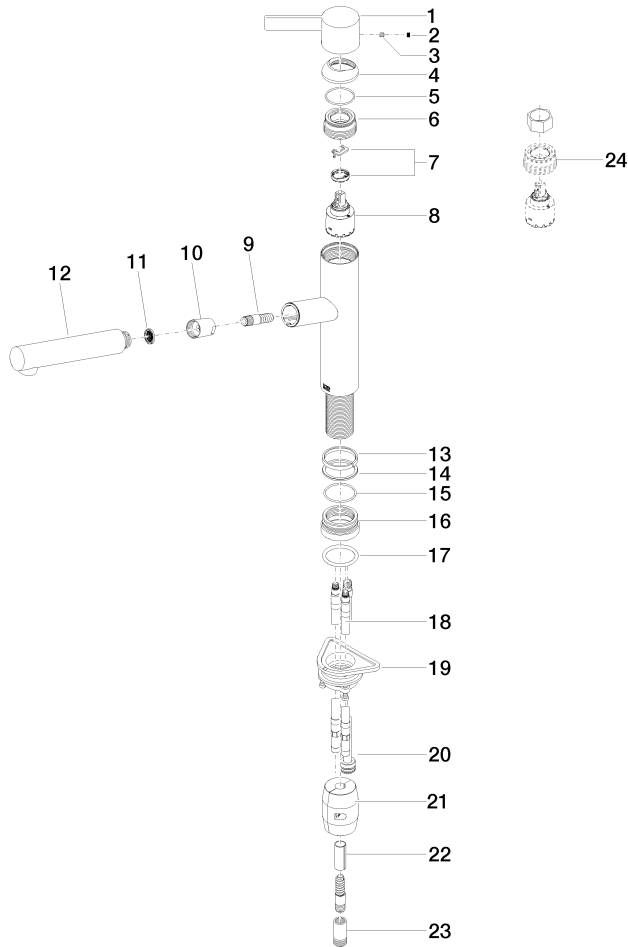

33 845 760

- 220mm projection
- pivotable spout 130°
- air-enriched flow
- height of mixer 288 mm
- height up to aerator 187 mm
- hole diameter 35 mm
- 1600mm metal shower hose
- max. flow 10 l/min at 3 bar flow pressure
- lead-free
- This product can help a building meet the requirements of Green Building Rating Systems, e.g. LEED®, BREEAM®, DGNB

Intrinsic protection against back flow.

	Brushed Platinum	33 845 760-06
	Chrome	33 845 760-00
	Platinum	33 845 760-08
	Dark Chrome	33 845 760-19
	Brushed Durabronze (23kt Gold)	33 845 760-28
	Brushed Champagne (22kt Gold)	33 845 760-46
	Champagne (22kt Gold)	33 845 760-47
	Brushed Chrome	33 845 760-93
	Brushed Dark Platinum	33 845 760-99

**Recommended miscellaneous**

**Strainer waste with control handle - Brushed Platinum** 10 712 970-06

**Recommended miscellaneous**

**Dispenser without rosette - Brushed Platinum** 82 424 970-06

33 845 760

**Flow rate chart**

**Certificates**

LGA\_28655.      Belgaqua\_21-027-      GDV\_0400282.  
27\_3.

33 845 760

Parts for other finishes can be found here: [Chrome](#)

33 845 760

Spare parts list

No.	Item Number	Name	Quantity used	Delivery time
1	09 20 76 001-06	handle	1	10
2	90 31 20 109 00 90	plug	1	2
3	90 31 11 030 00 90	pin	1	2
4	09 28 30 012-06	cover	1	10
5	09 14 10 102 90	seal	1	2
6	09 24 04 270 90	nut	1	2
7	90 28 10 148 00 90	accessories	1	2
8	90 15 05 064 00 90	cartridge	1	2
9	04 30 02 121 00-85	hose	1	30
10	90 24 03 255 00-06	sleeve	1	10
11	09 23 01 039 90	sieve	1	2
12	04 12 11 106 00-06	shower	1	10
13	09 14 15 029 90	ring	1	2
14	09 28 10 144 90	ring	1	2
15	09 14 10 034 90	seal	1	2
16	09 27 76 001-06	rosette	1	10
17	09 14 10 036 90	seal	1	2
18	04 30 04 098 00 90	hose	2	60
19	04 30 11 040 00 90	fixing set	1	2
20	04 28 20 067 00 90	pipe	1	2
21	04 21 50 010 00 90	accessories	1	2
22	09 30 03 038 90	hose	1	2
23	90 24 03 253 00 90	adaptor	1	2
24	90 30 09 031 00 90	key	1	2