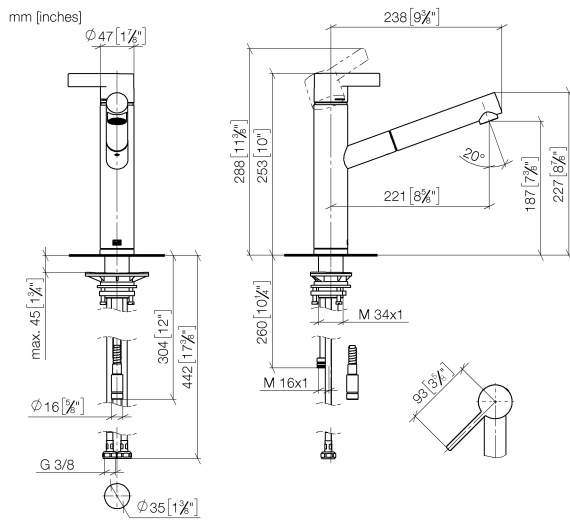

33 845 760

- 220mm projection
- pivotable spout 130°
- air-enriched flow
- height of mixer 288 mm
- height up to aerator 187 mm
- hole diameter 35 mm
- 1600mm metal shower hose
- max. flow 10 l/min at 3 bar flow pressure
- lead-free
- This product can help a building meet the requirements of Green Building Rating Systems, e.g. LEED®, BREEAM®, DGNB

**Flow rate chart**

**Certificates**

LGA\_28655.      Belgaqua\_21-027-      GDV\_0400282.  
27\_3.

33 845 760

Parts for other finishes can be found here: [Chrome](#)

33 845 760

Spare parts list

No.	Item Number	Name	Quantity used	Delivery time
1	09 20 76 001-06	handle	1	10
2	90 31 20 109 00 90	plug	1	2
3	90 31 11 030 00 90	pin	1	2
4	09 28 30 012-06	cover	1	10
5	09 14 10 102 90	seal	1	2
6	09 24 04 270 90	nut	1	2
7	90 28 10 148 00 90	accessories	1	2
8	90 15 05 064 00 90	cartridge	1	2
9	04 30 02 121 00-85	hose	1	30
10	90 24 03 255 00-06	sleeve	1	10
11	09 23 01 039 90	sieve	1	2
12	04 12 11 106 00-06	shower	1	10
13	09 14 15 029 90	ring	1	2
14	09 28 10 144 90	ring	1	2
15	09 14 10 034 90	seal	1	2
16	09 27 76 001-06	rosette	1	10
17	09 14 10 036 90	seal	1	2
18	04 30 04 098 00 90	hose	2	60
19	04 30 11 040 00 90	fixing set	1	2
20	04 28 20 067 00 90	pipe	1	2
21	04 21 50 010 00 90	accessories	1	2
22	09 30 03 038 90	hose	1	2
23	90 24 03 253 00 90	adaptor	1	2
24	90 30 09 031 00 90	key	1	2