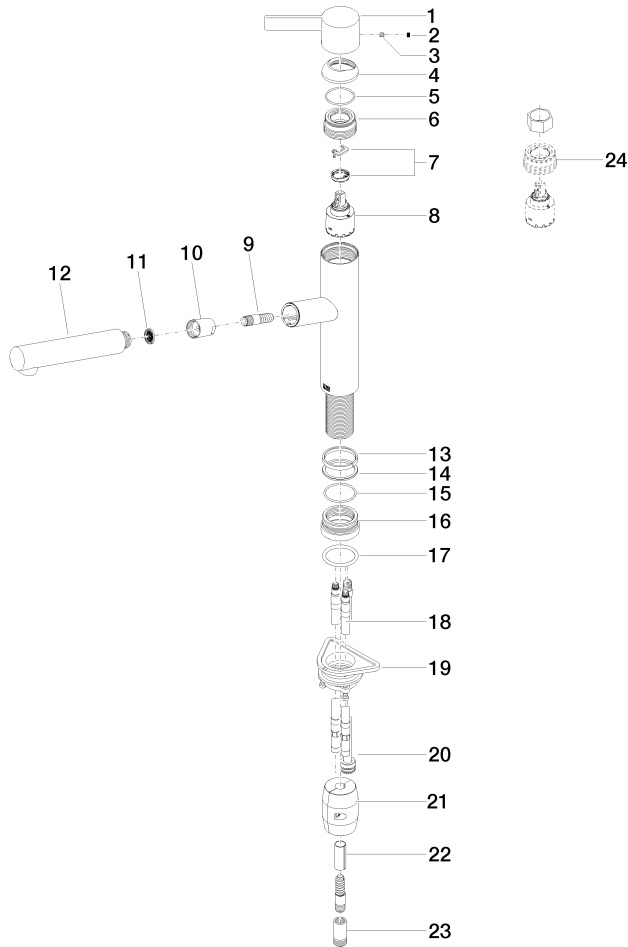

33 845 760

- 220mm projection
- pivotable spout 130°
- air-enriched flow
- height of mixer 288 mm
- height up to aerator 187 mm
- hole diameter 35 mm
- 1600mm metal shower hose
- max. flow 10 l/min at 3 bar flow pressure
- lead-free
- This product can help a building meet the requirements of Green Building Rating Systems, e.g. LEED®, BREEAM®, DGNB

Intrinsic protection against back flow.

	Brushed Champagne (22kt Gold)	33 845 760-46
	Chrome	33 845 760-00
	Brushed Platinum	33 845 760-06
	Platinum	33 845 760-08
	Dark Chrome	33 845 760-19
	Brushed Durabronze (23kt Gold)	33 845 760-28
	Champagne (22kt Gold)	33 845 760-47
	Brushed Chrome	33 845 760-93
	Brushed Dark Platinum	33 845 760-99

33 845 760

**Flow rate chart**

**Certificates**

GDV\_0400282.

33 845 760

Parts for other finishes can be found here: [Chrome](#)

33 845 760

Spare parts list

No.	Item Number	Name	Quantity used	Delivery time
1	09 20 76 001-46	handle	1	30
2	90 31 20 109 00 90	plug	1	2
3	90 31 11 030 00 90	pin	1	2
4	09 28 30 012-46	cover	1	30
5	09 14 10 102 90	seal	1	2
6	09 24 04 270 90	nut	1	2
7	90 28 10 148 00 90	accessories	1	2
8	90 15 05 064 00 90	cartridge	1	2
9	04 30 02 121 00-85	hose	1	30
10	90 24 03 255 00-46	sleeve	1	30
11	09 23 01 039 90	sieve	1	2
12	04 12 11 106 00-46	shower	1	30
13	09 14 15 029 90	ring	1	2
14	09 28 10 144 90	ring	1	2
15	09 14 10 034 90	seal	1	2
16	09 27 76 001-46	rosette	1	30
17	09 14 10 036 90	seal	1	2
18	04 30 04 098 00 90	hose	2	60
19	04 30 11 040 00 90	fixing set	1	2
20	04 28 20 067 00 90	pipe	1	2
21	04 21 50 010 00 90	accessories	1	2
22	09 30 03 038 90	hose	1	2
23	90 24 03 253 00 90	adaptor	1	2
24	90 30 09 031 00 90	key	1	2