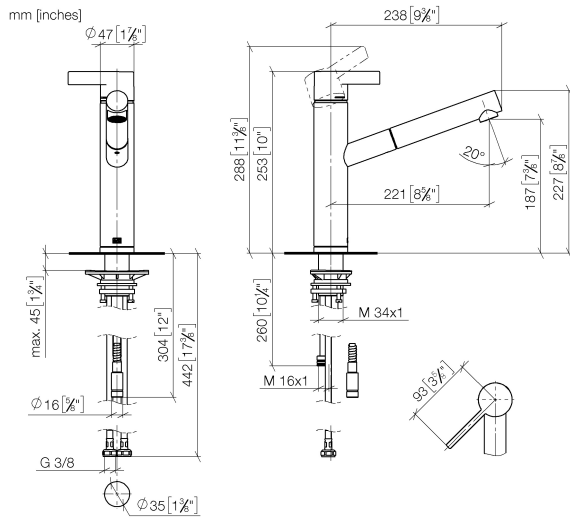

33 845 760

- 220mm projection
- pivotable spout 130°
- air-enriched flow
- height of mixer 288 mm
- height up to aerator 187 mm
- hole diameter 35 mm
- 1600mm metal shower hose
- max. flow 10 l/min at 3 bar flow pressure
- lead-free
- This product can help a building meet the requirements of Green Building Rating Systems, e.g. LEED®, BREEAM®, DGNB

33 845 760

**Flow rate chart**

**Certificates**

GDV\_0400282.

33 845 760

Parts for other finishes can be found here: [Chrome](#)

33 845 760

Spare parts list

No.	Item Number	Name	Quantity used	Delivery time
1	09 20 76 001-46	handle	1	30
2	90 31 20 109 00 90	plug	1	2
3	90 31 11 030 00 90	pin	1	2
4	09 28 30 012-46	cover	1	30
5	09 14 10 102 90	seal	1	2
6	09 24 04 270 90	nut	1	2
7	90 28 10 148 00 90	accessories	1	2
8	90 15 05 064 00 90	cartridge	1	2
9	04 30 02 121 00-85	hose	1	30
10	90 24 03 255 00-46	sleeve	1	30
11	09 23 01 039 90	sieve	1	2
12	04 12 11 106 00-46	shower	1	30
13	09 14 15 029 90	ring	1	2
14	09 28 10 144 90	ring	1	2
15	09 14 10 034 90	seal	1	2
16	09 27 76 001-46	rosette	1	30
17	09 14 10 036 90	seal	1	2
18	04 30 04 098 00 90	hose	2	60
19	04 30 11 040 00 90	fixing set	1	2
20	04 28 20 067 00 90	pipe	1	2
21	04 21 50 010 00 90	accessories	1	2
22	09 30 03 038 90	hose	1	2
23	90 24 03 253 00 90	adaptor	1	2
24	90 30 09 031 00 90	key	1	2