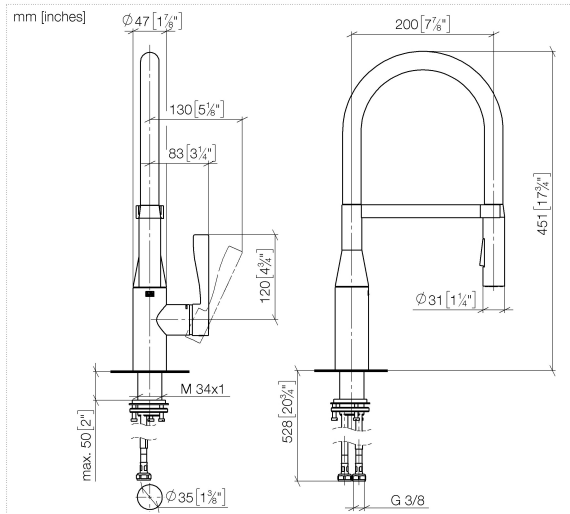

33 865 895 Product version from 2/4/2019

- 200mm projection
- Flexible silicone hose with large operating range of up to 350 mm
- pivotable spout 360°
- Optional swivel limiter available with swivel limiter set 12 821 970 90
- This product can help a building meet the requirements of Green Building Rating Systems, e.g. LEED®, BREEAM®, DGNB
- air-enriched flow and spray flow
- height of mixer 451 mm
- height up to aerator 119 mm
- hole diameter 35 mm
- sprayface with anti-scaling system
- max. flow 9.5 l/min at 3 bar flow pressure
- lead-free

Recommended miscellaneous

Cartridge , with control element - 12 821 970 90

Recommended miscellaneous

Strainer waste with control handle - Brushed Platinum 10 712 970-06

Recommended miscellaneous

Dispenser without rosette - Brushed Platinum 82 424 970-06

33 865 895 Product version from 2/4/2019

Flow rate chart

Codes & Standards

DIN 4109

EN 1717

ISO 3822

Ü-Zeichen

SYNC Profi single-lever mixer - Brushed Platinum

SYNC

33 865 895 Product version from 2/4/2019

Certificates

Belgaqua_21-027-2 LGA_29

33 865 895 Product version from 2/4/2019

Spare parts list

No.	Item Number	Name	Quantity used	Delivery time
1	90 30 02 100 00-06	hose	1	10
2	09 31 11 040 90	pin	1	2
3	09 31 11 209 90	pin	1	2
4	90 17 20 045 00-06	holder	1	10
5	04 12 11 150 00 90	shower	1	2
6	90 28 10 161 00 90	set	1	2
7	90 15 05 064 05 90	cartridge	1	2
8	09 14 10 190 90	seal	1	2
9	09 28 30 030-06	cover	1	10
10	09 20 89 020-06	handle	1	10
11	90 31 11 063 00 90	pin	1	2
12	90 31 20 087 00-06	plug	1	10
13	04 30 11 040 00 90	fixing set	1	2
14	04 30 04 101 00 90	hose	2	2