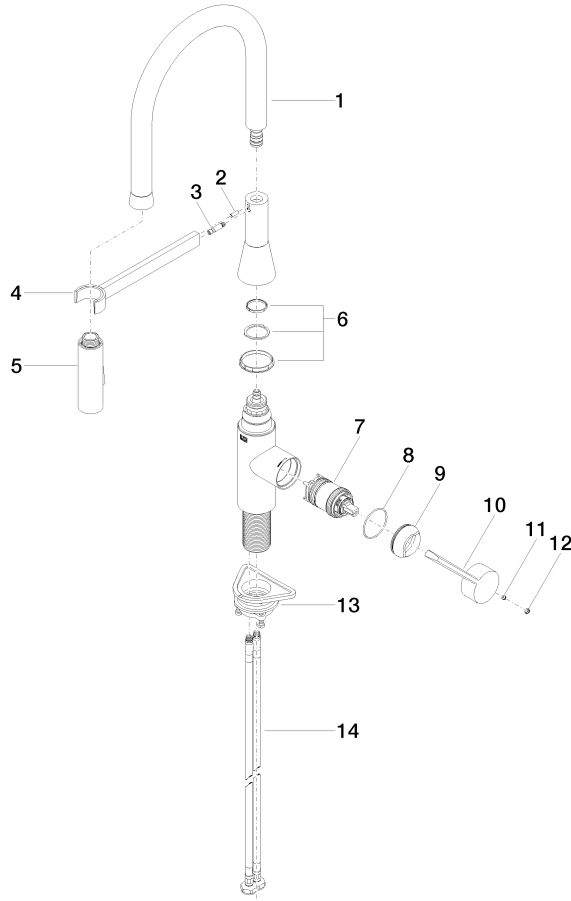

33 865 895 Product version from 2/4/2019

- 200mm projection
- Flexible silicone hose with large operating range of up to 350 mm
- pivotable spout 360°
- Optional swivel limiter available with swivel limiter set 12 821 970 90
- This product can help a building meet the requirements of Green Building Rating Systems, e.g. LEED®, BREEAM®, DGNB
- air-enriched flow and spray flow
- height of mixer 451 mm
- height up to aerator 119 mm
- hole diameter 35 mm
- sprayface with anti-scaling system
- max. flow 9.5 l/min at 3 bar flow pressure
- lead-free

33 865 895 Product version from 2/4/2019

Flow rate chart

Codes & Standards

DIN 4109

EN 1717

ISO 3822

Ü-Zeichen

SYNC Profi single-lever mixer - Brushed Platinum

SYNC

33 865 895 Product version from 2/4/2019

Certificates

Belgaqua_21-027-2 LGA_29

33 865 895 Product version from 2/4/2019

Spare parts list

No.	Item Number	Name	Quantity used	Delivery time
1	90 30 02 100 00-06	hose	1	10
2	09 31 11 040 90	pin	1	2
3	09 31 11 209 90	pin	1	2
4	90 17 20 045 00-06	holder	1	10
5	04 12 11 150 00 90	shower	1	2
6	90 28 10 161 00 90	set	1	2
7	90 15 05 064 05 90	cartridge	1	2
8	09 14 10 190 90	seal	1	2
9	09 28 30 030-06	cover	1	10
10	09 20 89 020-06	handle	1	10
11	90 31 11 063 00 90	pin	1	2
12	90 31 20 087 00-06	plug	1	10
13	04 30 11 040 00 90	fixing set	1	2
14	04 30 04 101 00 90	hose	2	2