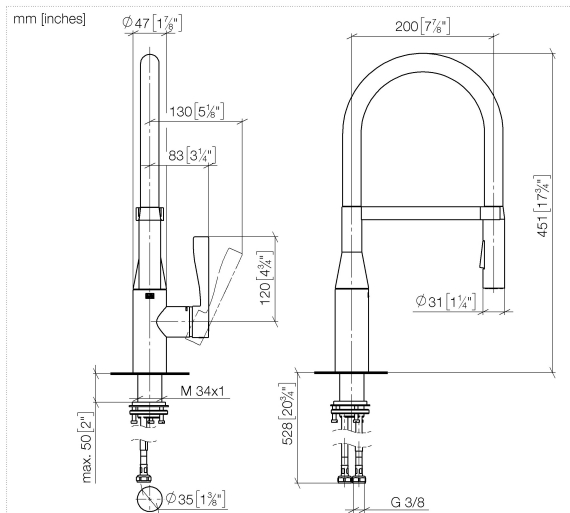

33 865 895

- 200mm projection
- Flexible silicone hose with large operating range of up to 350 mm
- pivotable spout 360°
- Optional swivel limiter available with swivel limiter set 12 821 970 90
- This product can help a building meet the requirements of Green Building Rating Systems, e.g. LEED®, BREEAM®, DGNB
- air-enriched flow and spray flow
- height of mixer 451 mm
- height up to aerator 119 mm
- hole diameter 35 mm
- sprayface with anti-scaling system
- max. flow 9.5 l/min at 3 bar flow pressure
- lead-free

**Recommended miscellaneous**

**Swivel limitation set -** 12 821 970 90

**Recommended miscellaneous**

**Strainer waste with control handle - Brushed Durabron (23kt Gold)** 10 712 970-28

**Recommended miscellaneous**

**Dispenser without rosette - Brushed Durabron (23kt Gold)** 82 424 970-28

33 865 895

**Flow rate chart**

**Certificates**

Belgaqua\_21-027- LGA\_29573.  
27\_3.

33 865 895

### Spare parts list

No.	Item Number	Name	Quantity used	Delivery time
1	90 30 02 100 00-28	hose	1	20
2	09 31 11 040 90	pin	1	2
3	09 31 11 209 90	pin	1	2
4	90 17 20 045 00-28	holder	1	20
5	04 12 11 150 00 90	shower	1	2
6	90 28 10 161 00 90	set	1	2
7	90 15 05 064 05 90	cartridge	1	2
8	09 14 10 190 90	seal	1	2
9	09 28 30 030-28	cover	1	20
10	09 20 89 020-28	handle	1	20
11	90 31 11 063 00 90	pin	1	2
12	90 31 20 087 00-28	plug	1	20
13	04 30 11 040 00 90	fixing set	1	2
14	04 30 04 101 00 90	hose	2	2