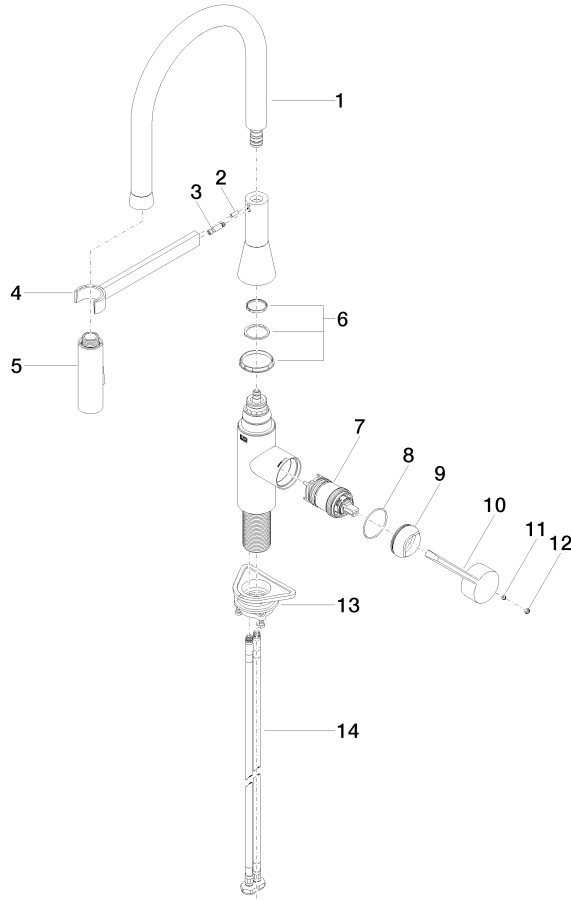

33 865 895

- 200mm projection
- Flexible silicone hose with large operating range of up to 350 mm
- pivotable spout 360°
- Optional swivel limiter available with swivel limiter set 12 821 970 90
- This product can help a building meet the requirements of Green Building Rating Systems, e.g. LEED®, BREEAM®, DGNB
- air-enriched flow and spray flow
- height of mixer 451 mm
- height up to aerator 119 mm
- hole diameter 35 mm
- sprayface with anti-scaling system
- max. flow 9.5 l/min at 3 bar flow pressure
- lead-free

**Dispenser without rosette - Brushed Durabron (23kt Gold)** 82 424 970-28

33 865 895

**Flow rate chart**

**Certificates**

Belgaqua\_21-027- LGA\_29573.  
27\_3.

33 865 895

### Spare parts list

No.	Item Number	Name	Quantity used	Delivery time
1	90 30 02 100 00-28	hose	1	20
2	09 31 11 040 90	pin	1	2
3	09 31 11 209 90	pin	1	2
4	90 17 20 045 00-28	holder	1	20
5	04 12 11 150 00 90	shower	1	2
6	90 28 10 161 00 90	set	1	2
7	90 15 05 064 05 90	cartridge	1	2
8	09 14 10 190 90	seal	1	2
9	09 28 30 030-28	cover	1	20
10	09 20 89 020-28	handle	1	20
11	90 31 11 063 00 90	pin	1	2
12	90 31 20 087 00-28	plug	1	20
13	04 30 11 040 00 90	fixing set	1	2
14	04 30 04 101 00 90	hose	2	2