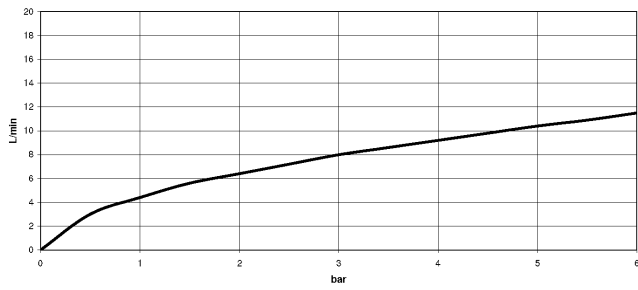

Flow rate chart