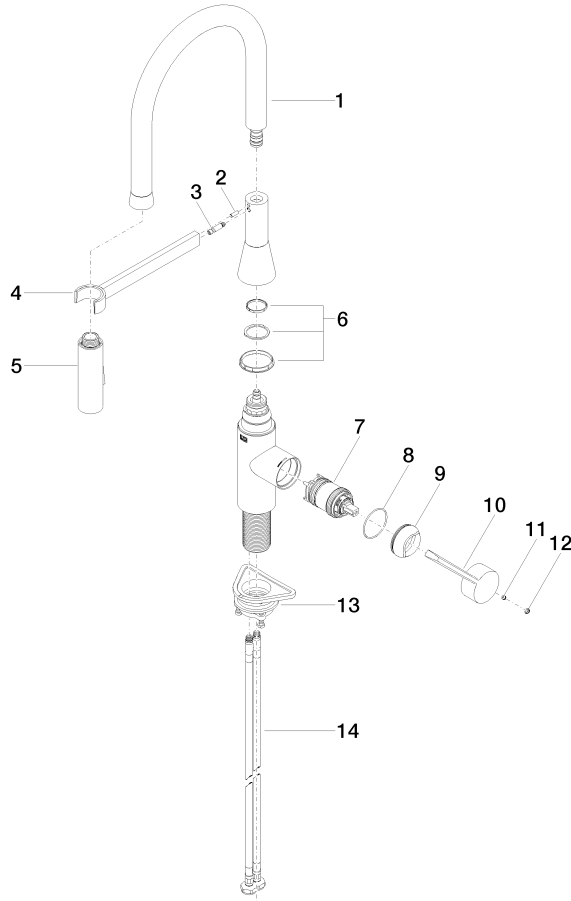

33 865 895

- 200mm projection
- Flexible silicone hose with large operating range of up to 350 mm
- pivotable spout 360°
- Optional swivel limiter available with swivel limiter set 12 821 970 90
- This product can help a building meet the requirements of Green Building Rating Systems, e.g. LEED®, BREEAM®, DGNB
- air-enriched flow and spray flow
- height of mixer 451 mm
- height up to aerator 119 mm
- hole diameter 35 mm
- sprayface with anti-scaling system
- max. flow 9.5 l/min at 3 bar flow pressure
- lead-free

Recommended miscellaneous

Swivel limitation set - 12 821 970 90

Recommended miscellaneous

**Dispenser without rosette -
Brushed Champagne (22kt Gold)** 82 424 970-46

Recommended miscellaneous

**Strainer waste with control handle
- Brushed Champagne (22kt Gold)** 10 712 970-46

33 865 895

Flow rate chart

33 865 895

Spare parts list

No.	Item Number	Name	Quantity used	Delivery time
1	90 30 02 100 00-46	hose	1	30
2	09 31 11 040 90	pin	1	2
3	09 31 11 209 90	pin	1	2
4	90 17 20 045 00-46	holder	1	30
5	04 12 11 150 00 90	shower	1	2
6	90 28 10 161 00 90	set	1	2
7	90 15 05 064 05 90	cartridge	1	2
8	09 14 10 190 90	seal	1	2
9	09 28 30 030-46	cover	1	60
10	09 20 89 020-46	handle	1	30
11	90 31 11 063 00 90	pin	1	2
12	90 31 20 087 00-46	plug	1	30
13	04 30 11 040 00 90	fixing set	1	2
14	04 30 04 101 00 90	hose	2	2