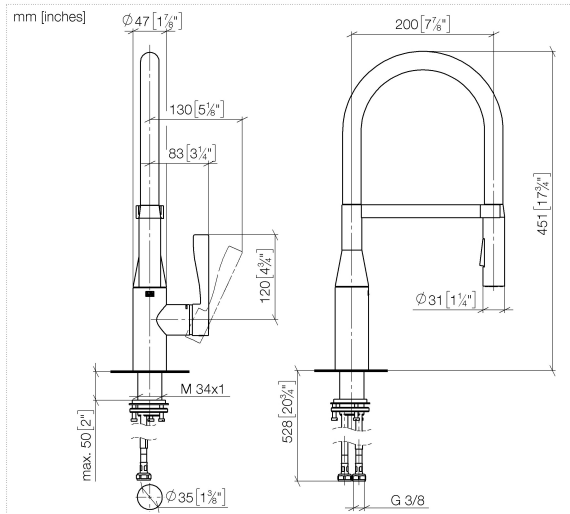

33 865 895

- 200mm projection
- Flexible silicone hose with large operating range of up to 350 mm
- pivotable spout 360°
- Optional swivel limiter available with swivel limiter set 12 821 970 90
- This product can help a building meet the requirements of Green Building Rating Systems, e.g. LEED®, BREEAM®, DGNB
- air-enriched flow and spray flow
- height of mixer 451 mm
- height up to aerator 119 mm
- hole diameter 35 mm
- sprayface with anti-scaling system
- max. flow 9.5 l/min at 3 bar flow pressure
- lead-free

Recommended miscellaneous

Swivel limitation set - 12 821 970 90

Recommended miscellaneous

**Dispenser without rosette -
Brushed Champagne (22kt Gold)** 82 424 970-46

Recommended miscellaneous

**Strainer waste with control handle
- Brushed Champagne (22kt Gold)** 10 712 970-46

33 865 895

Flow rate chart

33 865 895

Spare parts list

No.	Item Number	Name	Quantity used	Delivery time
1	90 30 02 100 00-46	hose	1	30
2	09 31 11 040 90	pin	1	2
3	09 31 11 209 90	pin	1	2
4	90 17 20 045 00-46	holder	1	30
5	04 12 11 150 00 90	shower	1	2
6	90 28 10 161 00 90	set	1	2
7	90 15 05 064 05 90	cartridge	1	2
8	09 14 10 190 90	seal	1	2
9	09 28 30 030-46	cover	1	60
10	09 20 89 020-46	handle	1	30
11	90 31 11 063 00 90	pin	1	2
12	90 31 20 087 00-46	plug	1	30
13	04 30 11 040 00 90	fixing set	1	2
14	04 30 04 101 00 90	hose	2	2