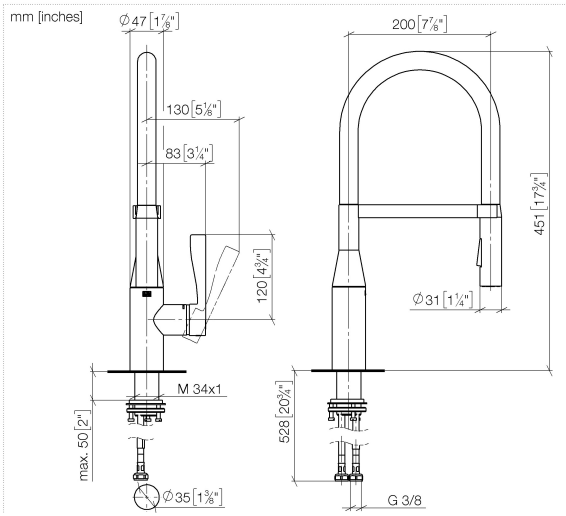

33 865 895

- 200mm projection
- Flexible silicone hose with large operating range of up to 350 mm
- pivotable spout 360°
- Optional swivel limiter available with swivel limiter set 12 821 970 90
- This product can help a building meet the requirements of Green Building Rating Systems, e.g. LEED®, BREEAM®, DGNB
- air-enriched flow and spray flow
- height of mixer 451 mm
- height up to aerator 119 mm
- hole diameter 35 mm
- sprayface with anti-scaling system
- max. flow 9.5 l/min at 3 bar flow pressure
- lead-free

Recommended miscellaneous

Swivel limitation set - 12 821 970 90

Recommended miscellaneous

Dispenser without rosette - Champagne (22kt Gold) 82 424 970-47

Recommended miscellaneous

Strainer waste with control handle - Champagne (22kt Gold) 10 712 970-47

33 865 895

Flow rate chart

33 865 895

Product version from 5/20/2021

33 865 895

Spare parts list

Product version from 5/20/2021