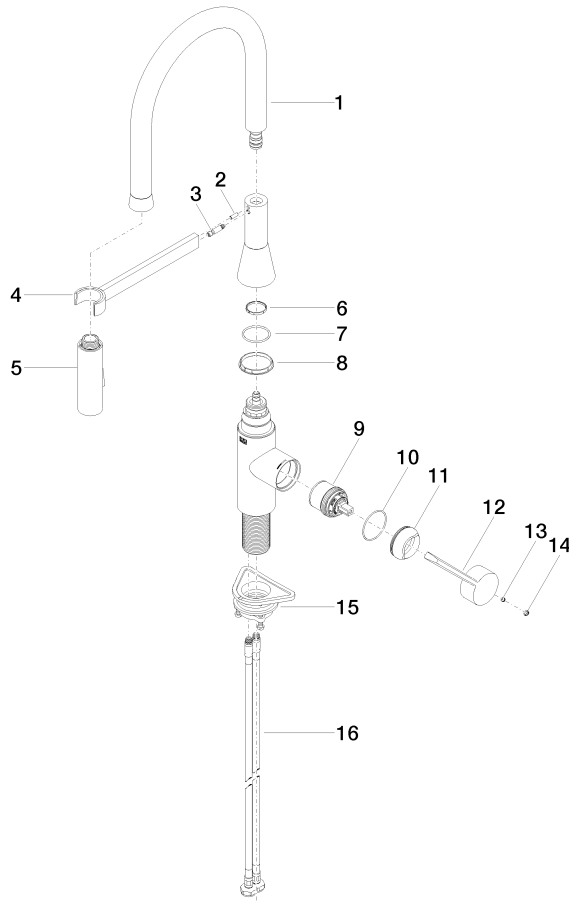

33 865 895

- 200mm projection
- Flexible silicone hose with large operating range of up to 350 mm
- pivotable spout 360°
- Optional swivel limiter available with swivel limiter set 12 821 970 90
- This product can help a building meet the requirements of Green Building Rating Systems, e.g. LEED®, BREEAM®, DGNB
- air-enriched flow and spray flow
- height of mixer 451 mm
- height up to aerator 119 mm
- hole diameter 35 mm
- sprayface with anti-scaling system
- max. flow 9.5 l/min at 3 bar flow pressure
- lead-free

Recommended miscellaneous

Swivel limitation set - 12 821 970 90

Recommended miscellaneous

Dispenser without rosette - Champagne (22kt Gold) 82 424 970-47

Recommended miscellaneous

Strainer waste with control handle - Champagne (22kt Gold) 10 712 970-47

33 865 895

Flow rate chart

33 865 895

Product version from 5/20/2021

33 865 895

Spare parts list

Product version from 5/20/2021