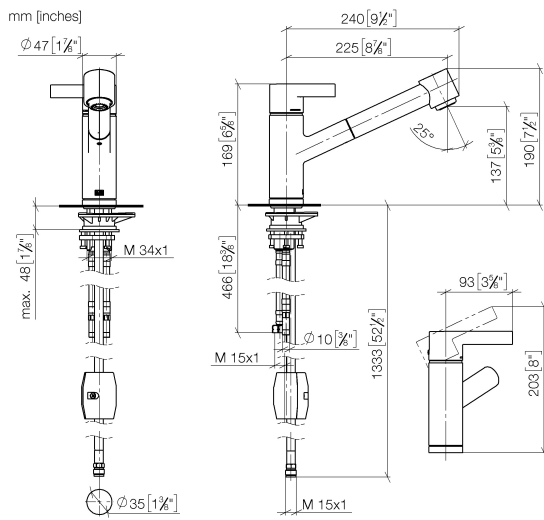

33 870 760

Flow rate chart

Certificates

ETA_20612.

LGA_19873.

GDV_0400277.

Belgaqua_22_277_2
7_3.