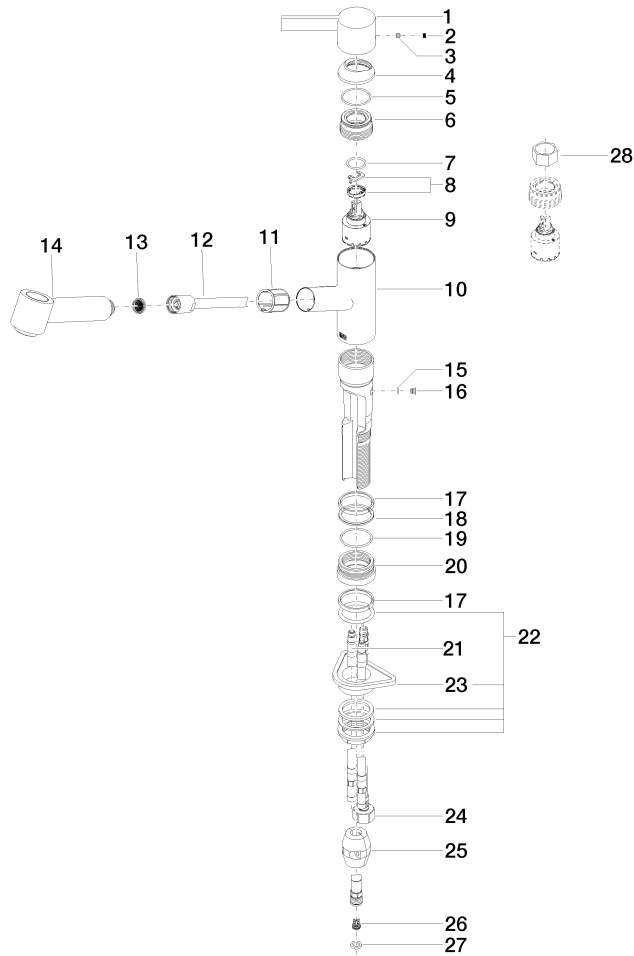

33 870 760

- 225mm projection
- pivotable spout 130°
- air-enriched flow and spray flow
- height of mixer 167 mm
- height up to aerator 137 mm
- hole diameter 35 mm
- fabric braided hose 1500 mm
- max. flow 8.3 l/min at 3 bar flow pressure
- lead-free
- This product can help a building meet the requirements of Green Building Rating Systems, e.g. LEED®, BREEAM®, DGNB

**Recommended miscellaneous**

**Dispenser without rosette -  
Brushed Dark Platinum**

82 424 970-99

**Recommended miscellaneous**

**Strainer waste with control handle -  
Brushed Dark Platinum**

10 712 970-99

33 870 760

**Flow rate chart**

**Certificates**

ETA\_20612.

LGA\_19873.

GDV\_0400277.

Belgaqua\_22\_277\_2  
7\_3.

33 870 760

Parts for other finishes can be found here: [Chrome](#)

33 870 760

Spare parts list

No.	Item Number	Name	Quantity used	Delivery time
1	09 20 76 001-99	handle	1	30
2	90 31 20 109 00 90	plug	1	2
3	90 31 11 030 00 90	pin	1	2
4	09 28 30 012-99	cover	1	30
5	09 14 10 102 90	seal	1	2
6	09 24 04 270 90	nut	1	2
7	09 14 10 031 90	seal	1	2
8	90 28 10 148 00 90	accessories	1	2
9	90 15 05 064 00 90	cartridge	1	2
10	09 19 76 001-99	sleeve	1	30
11	09 18 40 099 90	sleeve	1	2
12	90 30 02 062 00-99	hose	1	30
13	09 23 01 039 90	sieve	1	2
14	90 12 11 098 00-99	shower	1	30
15	09 14 10 001 90	seal	1	2
16	09 30 30 113 20 90	screw	1	2
17	09 14 15 029 90	ring	2	2
18	09 28 10 144 90	ring	1	2
19	09 14 10 034 90	seal	1	2
20	09 27 76 001-99	rosette	1	30
21	04 30 04 018 00 90	hose	2	60
22	04 23 10 044 02 90	fixing set	1	2
23	09 18 40 090 90	sleeve	1	2
24	04 30 04 029 00 90	hose	1	2
25	04 21 50 005 00 90	accessories	1	2
26	09 23 01 131 90	back-flow preventer	1	2
27	90 14 20 019 00 90	seal	1	2
28	90 30 09 031 00 90	key	1	2