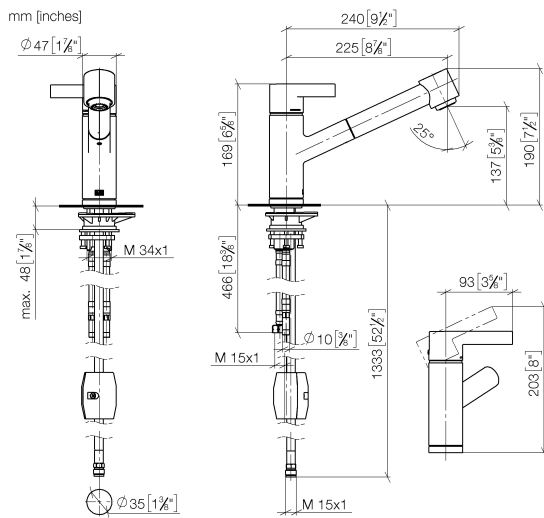

33 870 760

- 225mm projection
- pivotable spout 130°
- air-enriched flow and spray flow
- height of mixer 167 mm
- height up to aerator 137 mm
- hole diameter 35 mm
- fabric braided hose 1500 mm
- max. flow 8.3 l/min at 3 bar flow pressure
- lead-free
- This product can help a building meet the requirements of Green Building Rating Systems, e.g. LEED®, BREEAM®, DGNB

33 870 760

**Flow rate chart**

**Certificates**

ETA\_20612.

LGA\_19873.

GDV\_0400277.

Belgaqua\_22\_277\_2  
7\_3.

33 870 760

Parts for other finishes can be found here: [Chrome](#)

33 870 760

Spare parts list

No.	Item Number	Name	Quantity used	Delivery time
1	09 20 76 001-99	handle	1	30
2	90 31 20 109 00 90	plug	1	2
3	90 31 11 030 00 90	pin	1	2
4	09 28 30 012-99	cover	1	30
5	09 14 10 102 90	seal	1	2
6	09 24 04 270 90	nut	1	2
7	09 14 10 031 90	seal	1	2
8	90 28 10 148 00 90	accessories	1	2
9	90 15 05 064 00 90	cartridge	1	2
10	09 19 76 001-99	sleeve	1	30
11	09 18 40 099 90	sleeve	1	2
12	90 30 02 062 00-99	hose	1	30
13	09 23 01 039 90	sieve	1	2
14	90 12 11 098 00-99	shower	1	30
15	09 14 10 001 90	seal	1	2
16	09 30 30 113 20 90	screw	1	2
17	09 14 15 029 90	ring	2	2
18	09 28 10 144 90	ring	1	2
19	09 14 10 034 90	seal	1	2
20	09 27 76 001-99	rosette	1	30
21	04 30 04 018 00 90	hose	2	60
22	04 23 10 044 02 90	fixing set	1	2
23	09 18 40 090 90	sleeve	1	2
24	04 30 04 029 00 90	hose	1	2
25	04 21 50 005 00 90	accessories	1	2
26	09 23 01 131 90	back-flow preventer	1	2
27	90 14 20 019 00 90	seal	1	2
28	90 30 09 031 00 90	key	1	2