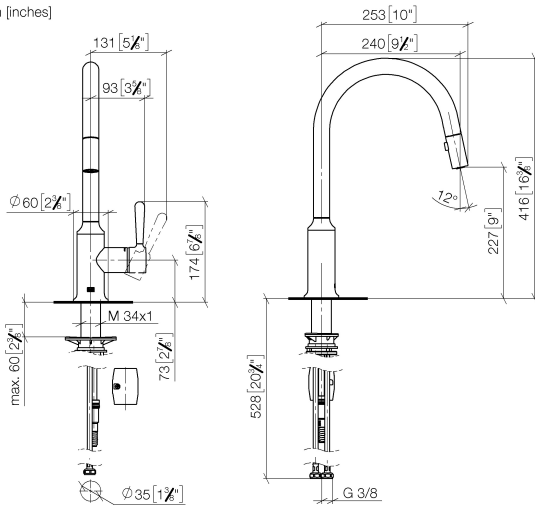

VAIA Single-lever mixer Pull-down with spray function - Brushed Durabross (23kt Gold)

VAIA

33 870 809

- 240mm projection
- pivotable spout 360°
- Optional swivel limiter available with swivel limiter set 12 823 970 90
- air-enriched flow and spray flow
- 1800 mm metal shower hose
- sprayface with anti-scaling system
- max. flow 8 l/min at 3 bar flow pressure
- lead-free
- This product can help a building meet the requirements of Green Building Rating Systems, e.g. LEED®, BREEAM®, DGNB

Recommended miscellaneous

Swivel limitation set -

12 823 970 90

Recommended miscellaneous

**VAIA Dispenser with rosette -
Brushed Durabross (23kt Gold)**

82 434 809-28

33 870 809
mm [inches]

1:5

Flow rate chart

Certificates

LGA_28657.

Belgaqua_24-005-
27_3.

33 870 809

Spare parts list

No.	Item Number	Name	Quantity used	Delivery time
1	90 28 22 397 00-28	spout	1	20
2	90 15 05 064 05 90	cartridge	1	2
3	09 14 10 190 90	seal	1	2
4	09 28 30 030-28	cover	1	20
5	90 20 80 052 00-28	handle	1	20
6	04 28 20 067 00 90	pipe	1	2
7	90 24 03 253 00 90	adaptor	1	2
8	04 30 02 120 00-85	hose	1	30
9	04 21 50 010 00 90	accessories	1	2
10	04 30 04 101 00 90	hose	2	2
11	04 30 11 040 00 90	fixing set	1	2
12	90 18 40 317 00-28	shower	1	20