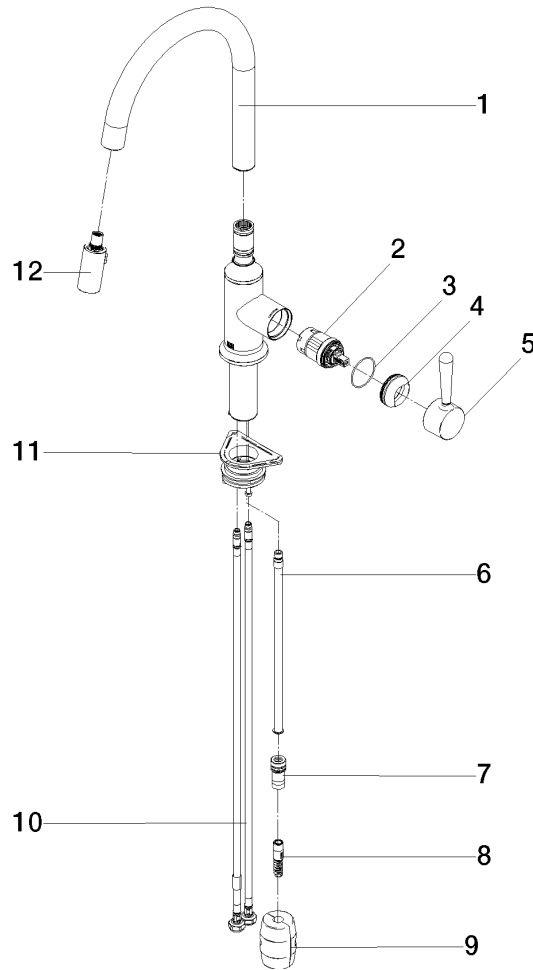

33 870 809

- 240mm projection
- pivotable spout 360°
- Optional swivel limiter available with swivel limiter set 12 823 970 90
- air-enriched flow and spray flow
- 1800 mm metal shower hose
- sprayface with anti-scaling system
- max. flow 8 l/min at 3 bar flow pressure
- lead-free
- This product can help a building meet the requirements of Green Building Rating Systems, e.g. LEED®, BREEAM®, DGNB

Recommended miscellaneous

Swivel limitation set -

12 823 970 90

Recommended miscellaneous

VAIA Dispenser with rosette - Champagne (22kt Gold)

82 434 809-47

33 870 809

Flow rate chart

Certificates

LGA_28657.

Belgaqua_24-005-
27_3.

33 870 809

Spare parts list

No.	Item Number	Name	Quantity used	Delivery time
1	90 28 22 397 00-47	spout	1	30
2	90 15 05 064 05 90	cartridge	1	2
3	09 14 10 190 90	seal	1	2
4	09 28 30 030-47	cover	1	60
5	90 20 80 052 00-47	handle	1	30
6	04 28 20 067 00 90	pipe	1	2
7	90 24 03 253 00 90	adaptor	1	2
8	04 30 02 120 00-85	hose	1	30
9	04 21 50 010 00 90	accessories	1	2
10	04 30 04 101 00 90	hose	2	2
11	04 30 11 040 00 90	fixing set	1	2
12	90 18 40 317 00-47	shower	1	30