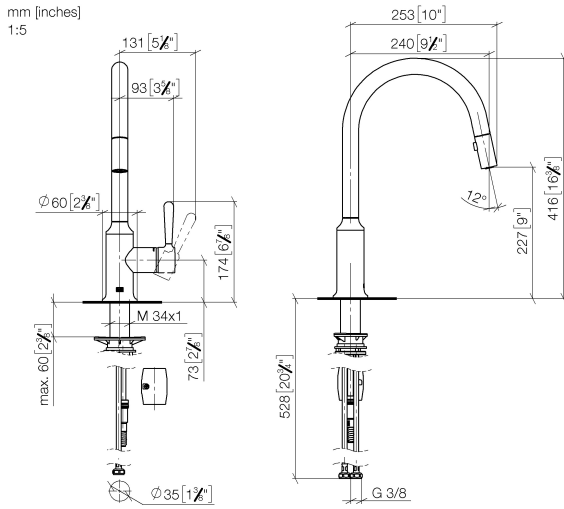

33 870 809

- 240mm projection
- pivotable spout 360°
- Optional swivel limiter available with swivel limiter set 12 823 970 90
- air-enriched flow and spray flow
- 1800 mm metal shower hose
- sprayface with anti-scaling system
- max. flow 8 l/min at 3 bar flow pressure
- lead-free
- This product can help a building meet the requirements of Green Building Rating Systems, e.g. LEED®, BREEAM®, DGNB

Recommended miscellaneous

Swivel limitation set -

12 823 970 90

Recommended miscellaneous

VAIA Dispenser with rosette - Champagne (22kt Gold)

82 434 809-47

33 870 809

Flow rate chart

Certificates

LGA_28657.

Belgaqua_24-005-
27_3.

33 870 809

Spare parts list

No.	Item Number	Name	Quantity used	Delivery time
1	90 28 22 397 00-47	spout	1	30
2	90 15 05 064 05 90	cartridge	1	2
3	09 14 10 190 90	seal	1	2
4	09 28 30 030-47	cover	1	60
5	90 20 80 052 00-47	handle	1	30
6	04 28 20 067 00 90	pipe	1	2
7	90 24 03 253 00 90	adaptor	1	2
8	04 30 02 120 00-85	hose	1	30
9	04 21 50 010 00 90	accessories	1	2
10	04 30 04 101 00 90	hose	2	2
11	04 30 11 040 00 90	fixing set	1	2
12	90 18 40 317 00-47	shower	1	30