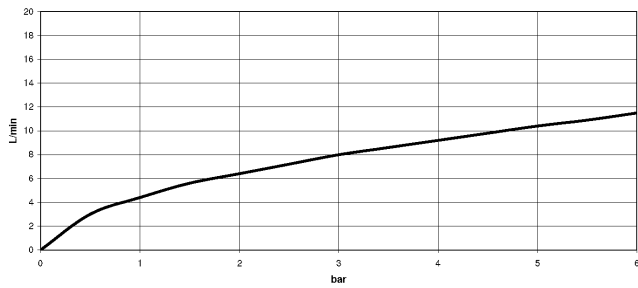

33 870 809

- 240mm projection
- pivotable spout 360°
- Optional swivel limiter available with swivel limiter set 12 823 970 90
- air-enriched flow and spray flow
- 1800 mm metal shower hose
- sprayface with anti-scaling system
- max. flow 8 l/min at 3 bar flow pressure
- lead-free
- This product can help a building meet the requirements of Green Building Rating Systems, e.g. LEED®, BREEAM®, DGNB

Recommended miscellaneous

Swivel limitation set -

12 823 970 90

Recommended miscellaneous

VAIA Dispenser with rosette - Champagne (22kt Gold)

82 434 809-47

33 870 809

Flow rate chart