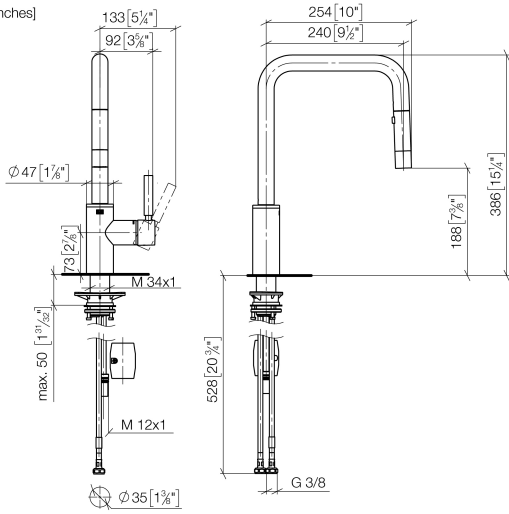

**META SQUARE Single-lever mixer Pull-down with spray function - Brushed Platinum**

META SQUARE

33 870 861

- 240mm projection
- pivotable spout 360°
- Optional swivel limiter available with swivel limiter set 12 823 970 90
- laminar and spray flow
- 1800 mm metal shower hose
- sprayface with anti-scaling system
- max. flow 10.4 l/min at 3 bar flow pressure
- lead-free
- This product can help a building meet the requirements of Green Building Rating Systems, e.g. LEED®, BREEAM®, DGNB

**Recommended miscellaneous**

**Swivel limitation set -**

12 823 970 90

**Recommended miscellaneous**

**Strainer waste with control handle - Brushed Platinum**

10 712 970-06

**Recommended miscellaneous**

**Dispenser without rosette - Brushed Platinum**

82 424 970-06

33 870 861

mm [inches]

1:5

**Flow rate chart**

**Certificates**

LGA\_38641.

Belgaqua\_24-005-27\_3.

33 870 861

**Spare parts list**

No.	Item Number	Name	Quantity used	Delivery time
1	90 12 11 148 00-06	shower	1	10
2	04 30 02 120 00-85	hose	1	30
3	90 28 22 308 00-06	spout	1	-
Spare part can no longer be ordered, please order the replacement item				
4	09 28 10 160 90	ring	2	2
5	09 18 40 186 90	sleeve	1	2
6	90 15 05 064 05 90	cartridge	1	2
7	09 14 10 190 90	seal	1	2
8	09 28 30 030-06	cover	1	10
9	90 20 66 027 00-06	handle	1	10
10	04 30 11 040 00 90	fixing set	1	2
11	09 20 93 056 90	insert	1	2
12	04 30 04 100 00 90	hose	2	2
13	04 28 20 067 00 90	pipe	1	2
14	90 24 03 253 00 90	adaptor	1	2
15	04 21 50 010 00 90	accessories	1	2