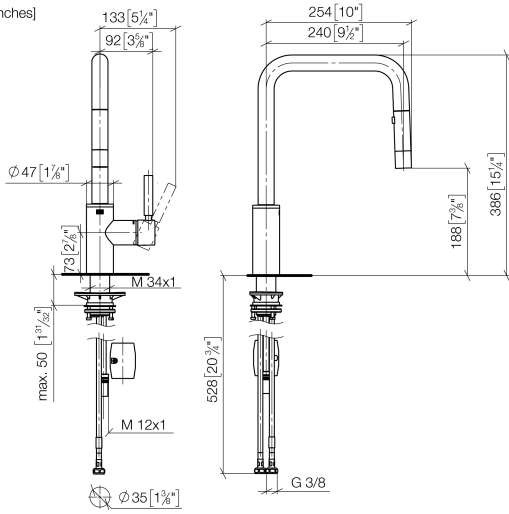

META SQUARE Single-lever mixer Pull-down with spray function - Durabronss (23kt Gold)

META SQUARE

33 870 861

- 240mm projection
- pivotable spout 360°
- Optional swivel limiter available with swivel limiter set 12 823 970 90
- laminar and spray flow
- 1800 mm metal shower hose
- sprayface with anti-scaling system
- max. flow 10.4 l/min at 3 bar flow pressure
- lead-free
- This product can help a building meet the requirements of Green Building Rating Systems, e.g. LEED®, BREEAM®, DGNB

10 712 970-09

33 870 861

mm [inches]

1:5

Flow rate chart

Certificates

LGA_38641.

Belgaqua_24-005-
27_3.

33 870 861

Spare parts list

No.	Item Number	Name	Quantity used	Delivery time
1	90 12 11 148 00-09	shower	1	-
Spare part can no longer be ordered, please order the replacement item				
2	04 30 02 120 00-85	hose	1	30
3	90 28 22 308 00-09	spout	1	-
Spare part can no longer be ordered, please order the replacement item				
4	09 28 10 160 90	ring	2	2
5	09 18 40 186 90	sleeve	1	2
6	90 15 05 064 05 90	cartridge	1	2
7	09 14 10 190 90	seal	1	2
8	09 28 30 030-09	cover	1	40
9	90 20 66 027 00-09	handle	1	40
10	04 30 11 040 00 90	fixing set	1	2
11	09 20 93 056 90	insert	1	2
12	04 30 04 100 00 90	hose	2	2
13	04 28 20 067 00 90	pipe	1	2
14	90 24 03 253 00 90	adaptor	1	2
15	04 21 50 010 00 90	accessories	1	2