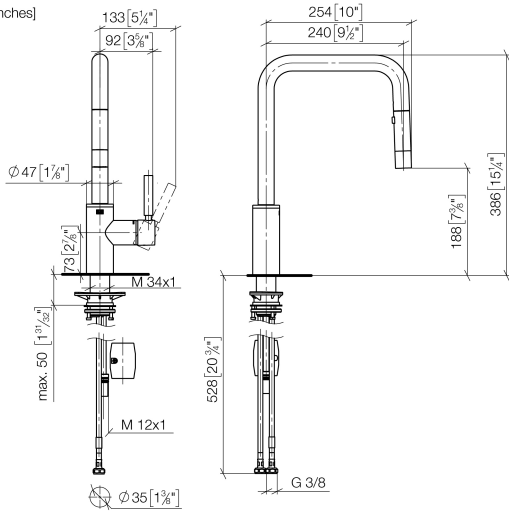

META SQUARE Single-lever mixer Pull-down with spray function - Dark Chrome

META SQUARE

33 870 861

- 240mm projection
- pivotable spout 360°
- Optional swivel limiter available with swivel limiter set 12 823 970 90
- laminar and spray flow
- 1800 mm metal shower hose
- sprayface with anti-scaling system
- max. flow 10.4 l/min at 3 bar flow pressure
- lead-free
- This product can help a building meet the requirements of Green Building Rating Systems, e.g. LEED®, BREEAM®, DGNB

Recommended miscellaneous

Swivel limitation set -

12 823 970 90

Recommended miscellaneous

Dispenser without rosette - Dark Chrome

82 424 970-19

Recommended miscellaneous

Strainer waste with control handle - Dark Chrome

10 712 970-19

33 870 861

mm [inches]

1:5

Flow rate chart

Certificates

LGA_38641.

Belgaqua_24-005-27_3.

33 870 861

Spare parts list

No.	Item Number	Name	Quantity used	Delivery time
1	90 12 11 148 00-19	shower	1	-
Spare part can no longer be ordered, please order the replacement item				
2	04 30 02 120 00-85	hose	1	30
3	90 28 22 308 00-19	spout	1	-
Spare part can no longer be ordered, please order the replacement item				
4	09 28 10 160 90	ring	2	2
5	09 18 40 186 90	sleeve	1	2
6	90 15 05 064 05 90	cartridge	1	2
7	09 14 10 190 90	seal	1	2
8	09 28 30 030-19	cover	1	60
9	90 20 66 027 00-19	handle	1	20
10	04 30 11 040 00 90	fixing set	1	2
11	09 20 93 056 90	insert	1	2
12	04 30 04 100 00 90	hose	2	2
13	04 28 20 067 00 90	pipe	1	2
14	90 24 03 253 00 90	adaptor	1	2
15	04 21 50 010 00 90	accessories	1	2