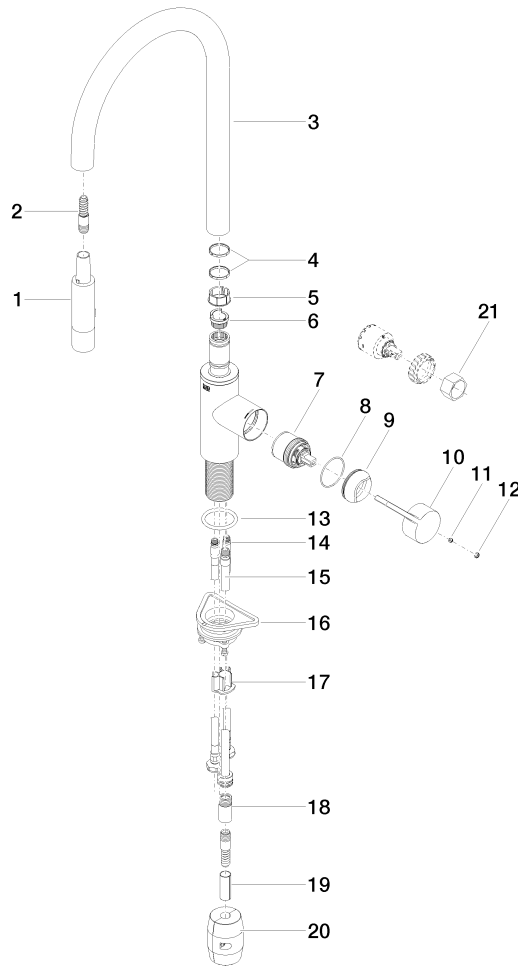

**TARA ULTRA Single-lever mixer Pull-down with spray function - Brushed Platinum**

TARA ULTRA

33 870 875

- 240mm projection
- pivatable spout 360°
- Optional swivel limiter available with swivel limiter set 12 823 970 90
- laminar and spray flow
- height of mixer 500 mm
- height up to laminar flow regulator 240 mm
- hole diameter 35 mm
- 1800 mm metal shower hose
- sprayface with anti-scaling system
- max. flow 10.4 l/min at 3 bar flow pressure
- lead-free
- This product can help a building meet the requirements of Green Building Rating Systems, e.g. LEED®, BREEAM®, DGNB

**Recommended miscellaneous**

**Swivel limitation set -**

12 823 970 90

**Recommended miscellaneous**

**Strainer waste with control handle - Brushed Platinum**

10 712 970-06

**Recommended miscellaneous**

**Dispenser without rosette - Brushed Platinum**

82 424 970-06

33 870 875  
mm [inches]

**Flow rate chart**

**Certificates**

Belgaqua\_21-027- 27\_3. LGA\_28657. GDV\_0400314.

33 870 875

**Spare parts list**

No.	Item Number	Name	Quantity used	Delivery time
1	90 12 11 148 00-06	shower	1	10
2	04 30 02 120 00-85	hose	1	30
3	90 28 22 304 00-06	spout	1	10
4	09 28 10 160 90	ring	2	2
5	09 18 40 186 90	sleeve	1	2
6	09 30 11 203 90	ring	1	2
7	90 15 05 064 05 90	cartridge	1	2
8	09 14 10 190 90	seal	1	2
9	09 28 30 030-06	cover	1	10
10	09 20 87 020-06	handle	1	10
11	90 31 11 063 00 90	pin	1	2
12	90 31 20 087 00-06	plug	1	10
13	09 14 10 036 90	seal	1	2
14	04 30 04 101 00 90	hose	2	2
15	04 28 20 067 00 90	pipe	1	2
16	04 30 11 040 00 90	fixing set	1	2
17	09 20 93 056 90	insert	1	2
18	90 24 03 253 00 90	adaptor	1	2
19	09 30 03 038 90	hose	1	2
20	04 21 50 010 00 90	accessories	1	2
21	90 30 09 031 00 90	key	1	2