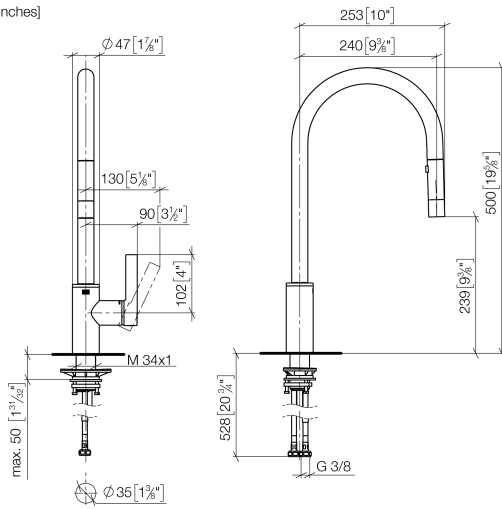

**TARA ULTRA Single-lever mixer Pull-down with spray function - Brushed Platinum**

TARA ULTRA

33 870 875

- 240mm projection
- pivatable spout 360°
- Optional swivel limiter available with swivel limiter set 12 823 970 90
- laminar and spray flow
- height of mixer 500 mm
- height up to laminar flow regulator 240 mm
- hole diameter 35 mm
- 1800 mm metal shower hose
- sprayface with anti-scaling system
- max. flow 10.4 l/min at 3 bar flow pressure
- lead-free
- This product can help a building meet the requirements of Green Building Rating Systems, e.g. LEED®, BREEAM®, DGNB

**Recommended miscellaneous**

**Swivel limitation set -**

12 823 970 90

**Recommended miscellaneous**

**Strainer waste with control handle - Brushed Platinum**

10 712 970-06

**Recommended miscellaneous**

**Dispenser without rosette - Brushed Platinum**

82 424 970-06

33 870 875  
mm [inches]

**Flow rate chart**

**Certificates**

Belgaqua\_21-027- 27\_3. LGA\_28657. GDV\_0400314.

33 870 875

**Spare parts list**

No.	Item Number	Name	Quantity used	Delivery time
1	90 12 11 148 00-06	shower	1	10
2	04 30 02 120 00-85	hose	1	30
3	90 28 22 304 00-06	spout	1	10
4	09 28 10 160 90	ring	2	2
5	09 18 40 186 90	sleeve	1	2
6	09 30 11 203 90	ring	1	2
7	90 15 05 064 05 90	cartridge	1	2
8	09 14 10 190 90	seal	1	2
9	09 28 30 030-06	cover	1	10
10	09 20 87 020-06	handle	1	10
11	90 31 11 063 00 90	pin	1	2
12	90 31 20 087 00-06	plug	1	10
13	09 14 10 036 90	seal	1	2
14	04 30 04 101 00 90	hose	2	2
15	04 28 20 067 00 90	pipe	1	2
16	04 30 11 040 00 90	fixing set	1	2
17	09 20 93 056 90	insert	1	2
18	90 24 03 253 00 90	adaptor	1	2
19	09 30 03 038 90	hose	1	2
20	04 21 50 010 00 90	accessories	1	2
21	90 30 09 031 00 90	key	1	2