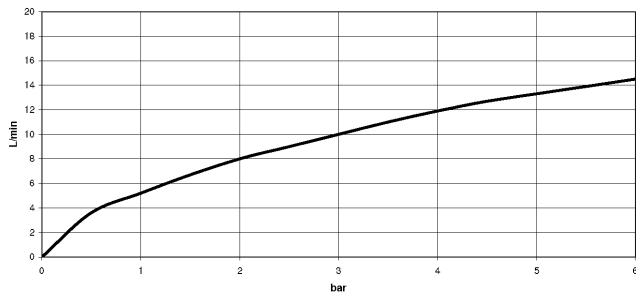

33 870 875

- 240mm projection
- pivatable spout 360°
- Optional swivel limiter available with swivel limiter set 12 823 970 90
- laminar and spray flow
- height of mixer 500 mm
- height up to laminar flow regulator 240 mm
- hole diameter 35 mm
- 1800 mm metal shower hose
- sprayface with anti-scaling system
- max. flow 10.4 l/min at 3 bar flow pressure
- lead-free
- This product can help a building meet the requirements of Green Building Rating Systems, e.g. LEED®, BREEAM®, DGNB

82 424 970-08

33 870 875

mm [inches]

Flow rate chart

Certificates

Belgaqua_21-027- 27_3. LGA_28657. GDV_0400314.

33 870 875

Spare parts list