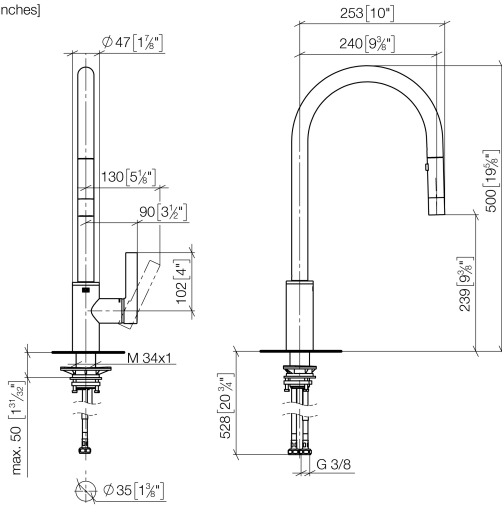

33 870 875

- 240mm projection
- pivatable spout 360°
- Optional swivel limiter available with swivel limiter set 12 823 970 90
- laminar and spray flow
- height of mixer 500 mm
- height up to laminar flow regulator 240 mm
- hole diameter 35 mm
- 1800 mm metal shower hose
- sprayface with anti-scaling system
- max. flow 10.4 l/min at 3 bar flow pressure
- lead-free
- This product can help a building meet the requirements of Green Building Rating Systems, e.g. LEED®, BREEAM®, DGNB

Recommended miscellaneous

Swivel limitation set -

12 823 970 90

Recommended miscellaneous

Strainer waste with control handle - Platinum 10 712 970-08

Recommended miscellaneous

Dispenser without rosette - Platinum

82 424 970-08

33 870 875

mm [inches]

Flow rate chart

Certificates

Belgaqua_21-027- 27_3. LGA_28657. GDV_0400314.

33 870 875

Spare parts list

No.	Item Number	Name	Quantity used	Delivery time
1	90 12 11 148 00-08	shower	1	40
2	04 30 02 120 00-85	hose	1	30
3	90 28 22 304 00-08	spout	1	40
4	09 28 10 160 90	ring	2	2
5	09 18 40 186 90	sleeve	1	2
6	09 30 11 203 90	ring	1	2
7	90 15 05 064 05 90	cartridge	1	2
8	09 14 10 190 90	seal	1	2
9	09 28 30 030-08	cover	1	40
10	09 20 87 020-08	handle	1	40
11	90 31 11 063 00 90	pin	1	2
12	90 31 20 087 00-08	plug	1	40
13	09 14 10 036 90	seal	1	2
14	04 30 04 101 00 90	hose	2	2
15	04 28 20 067 00 90	pipe	1	2
16	04 30 11 040 00 90	fixing set	1	2
17	09 20 93 056 90	insert	1	2
18	90 24 03 253 00 90	adaptor	1	2
19	09 30 03 038 90	hose	1	2
20	04 21 50 010 00 90	accessories	1	2
21	90 30 09 031 00 90	key	1	2