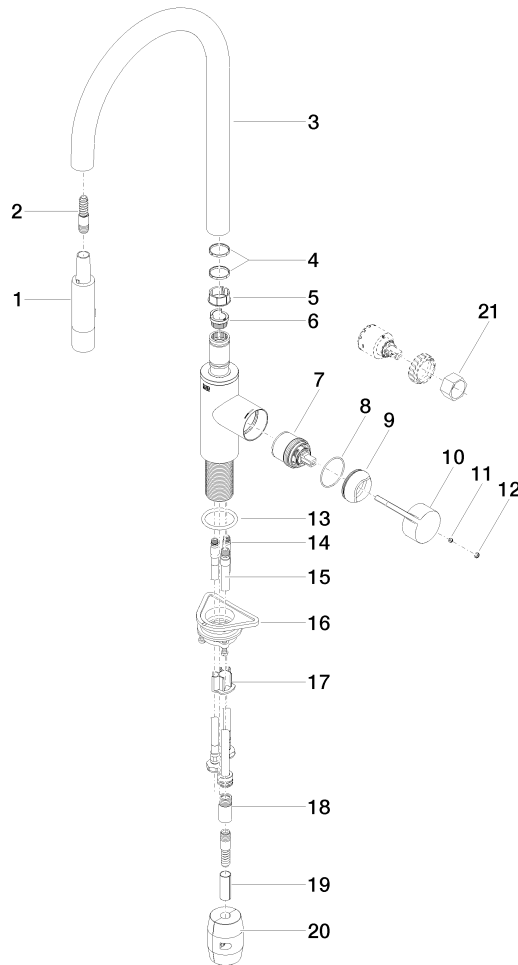

33 870 875

- 240mm projection
- pivatable spout 360°
- Optional swivel limiter available with swivel limiter set 12 823 970 90
- laminar and spray flow
- height of mixer 500 mm
- height up to laminar flow regulator 240 mm
- hole diameter 35 mm
- 1800 mm metal shower hose
- sprayface with anti-scaling system
- max. flow 10.4 l/min at 3 bar flow pressure
- lead-free
- This product can help a building meet the requirements of Green Building Rating Systems, e.g. LEED®, BREEAM®, DGNB

Recommended miscellaneous

Swivel limitation set -

12 823 970 90

Recommended miscellaneous

Strainer waste with control handle - Platinum 10 712 970-08

Recommended miscellaneous

Dispenser without rosette - Platinum

82 424 970-08

33 870 875

mm [inches]

Flow rate chart

Certificates

Belgaqua_21-027- 27_3. LGA_28657. GDV_0400314.

33 870 875

Spare parts list

No.	Item Number	Name	Quantity used	Delivery time
1	90 12 11 148 00-08	shower	1	40
2	04 30 02 120 00-85	hose	1	30
3	90 28 22 304 00-08	spout	1	40
4	09 28 10 160 90	ring	2	2
5	09 18 40 186 90	sleeve	1	2
6	09 30 11 203 90	ring	1	2
7	90 15 05 064 05 90	cartridge	1	2
8	09 14 10 190 90	seal	1	2
9	09 28 30 030-08	cover	1	40
10	09 20 87 020-08	handle	1	40
11	90 31 11 063 00 90	pin	1	2
12	90 31 20 087 00-08	plug	1	40
13	09 14 10 036 90	seal	1	2
14	04 30 04 101 00 90	hose	2	2
15	04 28 20 067 00 90	pipe	1	2
16	04 30 11 040 00 90	fixing set	1	2
17	09 20 93 056 90	insert	1	2
18	90 24 03 253 00 90	adaptor	1	2
19	09 30 03 038 90	hose	1	2
20	04 21 50 010 00 90	accessories	1	2
21	90 30 09 031 00 90	key	1	2