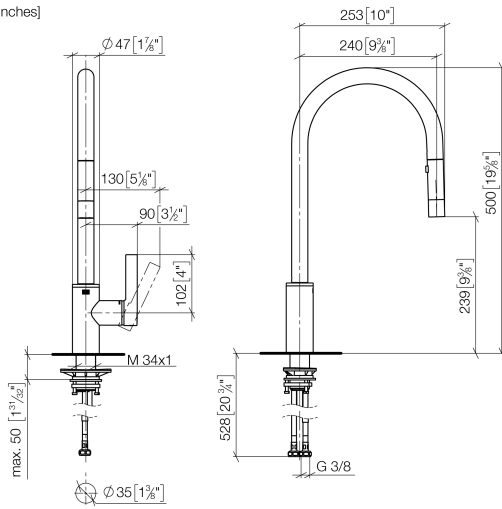

TARA ULTRA Single-lever mixer Pull-down with spray function - Brushed Durabron (23kt Gold)

TARA ULTRA

33 870 875

- 240mm projection
- pivotable spout 360°
- Optional swivel limiter available with swivel limiter set 12 823 970 90
- laminar and spray flow
- height of mixer 500 mm
- height up to laminar flow regulator 240 mm
- hole diameter 35 mm
- 1800 mm metal shower hose
- sprayface with anti-scaling system
- max. flow 10.4 l/min at 3 bar flow pressure
- lead-free
- This product can help a building meet the requirements of Green Building Rating Systems, e.g. LEED®, BREEAM®, DGNB

33 870 875
mm [inches]

Flow rate chart

Certificates

Belgaqua_21-027- 27_3. LGA_28657. GDV_0400314.

33 870 875

Spare parts list

No.	Item Number	Name	Quantity used	Delivery time
1	90 12 11 148 00-28	shower	1	20
2	04 30 02 120 00-85	hose	1	30
3	90 28 22 304 00-28	spout	1	20
4	09 28 10 160 90	ring	2	2
5	09 18 40 186 90	sleeve	1	2
6	09 30 11 203 90	ring	1	2
7	90 15 05 064 05 90	cartridge	1	2
8	09 14 10 190 90	seal	1	2
9	09 28 30 030-28	cover	1	20
10	09 20 87 020-28	handle	1	20
11	90 31 11 063 00 90	pin	1	2
12	90 31 20 087 00-28	plug	1	20
13	09 14 10 036 90	seal	1	2
14	04 30 04 101 00 90	hose	2	2
15	04 28 20 067 00 90	pipe	1	2
16	04 30 11 040 00 90	fixing set	1	2
17	09 20 93 056 90	insert	1	2
18	90 24 03 253 00 90	adaptor	1	2
19	09 30 03 038 90	hose	1	2
20	04 21 50 010 00 90	accessories	1	2
21	90 30 09 031 00 90	key	1	2