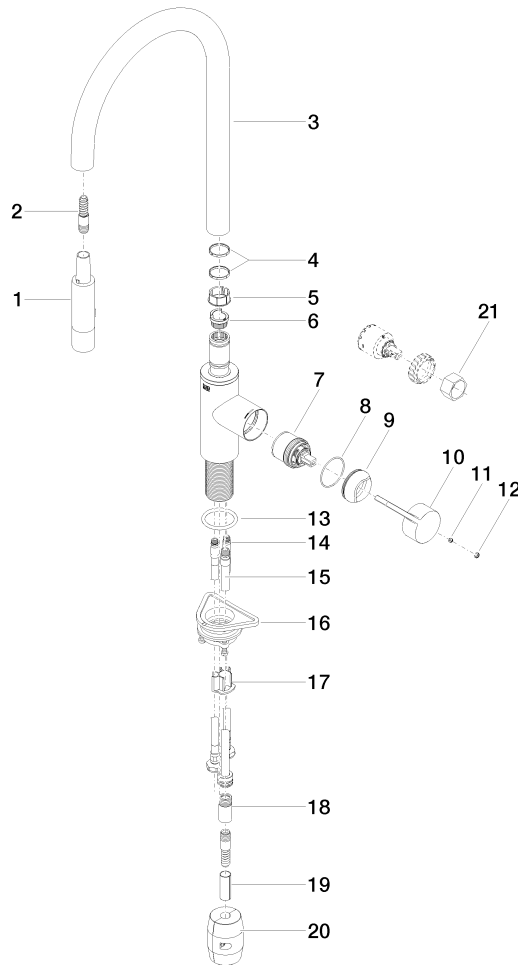

TARA ULTRA Single-lever mixer Pull-down with spray function - Brushed Durabron (23kt Gold)

TARA ULTRA

33 870 875

- 240mm projection
- pivotable spout 360°
- Optional swivel limiter available with swivel limiter set 12 823 970 90
- laminar and spray flow
- height of mixer 500 mm
- height up to laminar flow regulator 240 mm
- hole diameter 35 mm
- 1800 mm metal shower hose
- sprayface with anti-scaling system
- max. flow 10.4 l/min at 3 bar flow pressure
- lead-free
- This product can help a building meet the requirements of Green Building Rating Systems, e.g. LEED®, BREEAM®, DGNB

Recommended miscellaneous

Swivel limitation set - 12 823 970 90

Recommended miscellaneous

Strainer waste with control handle - Brushed Durabron (23kt Gold) 10 712 970-28

Recommended miscellaneous

Dispenser without rosette - Brushed Durabron (23kt Gold) 82 424 970-28

33 870 875
mm [inches]

Flow rate chart

Certificates

Belgaqua_21-027- 27_3. LGA_28657. GDV_0400314.

33 870 875

Spare parts list

No.	Item Number	Name	Quantity used	Delivery time
1	90 12 11 148 00-28	shower	1	20
2	04 30 02 120 00-85	hose	1	30
3	90 28 22 304 00-28	spout	1	20
4	09 28 10 160 90	ring	2	2
5	09 18 40 186 90	sleeve	1	2
6	09 30 11 203 90	ring	1	2
7	90 15 05 064 05 90	cartridge	1	2
8	09 14 10 190 90	seal	1	2
9	09 28 30 030-28	cover	1	20
10	09 20 87 020-28	handle	1	20
11	90 31 11 063 00 90	pin	1	2
12	90 31 20 087 00-28	plug	1	20
13	09 14 10 036 90	seal	1	2
14	04 30 04 101 00 90	hose	2	2
15	04 28 20 067 00 90	pipe	1	2
16	04 30 11 040 00 90	fixing set	1	2
17	09 20 93 056 90	insert	1	2
18	90 24 03 253 00 90	adaptor	1	2
19	09 30 03 038 90	hose	1	2
20	04 21 50 010 00 90	accessories	1	2
21	90 30 09 031 00 90	key	1	2