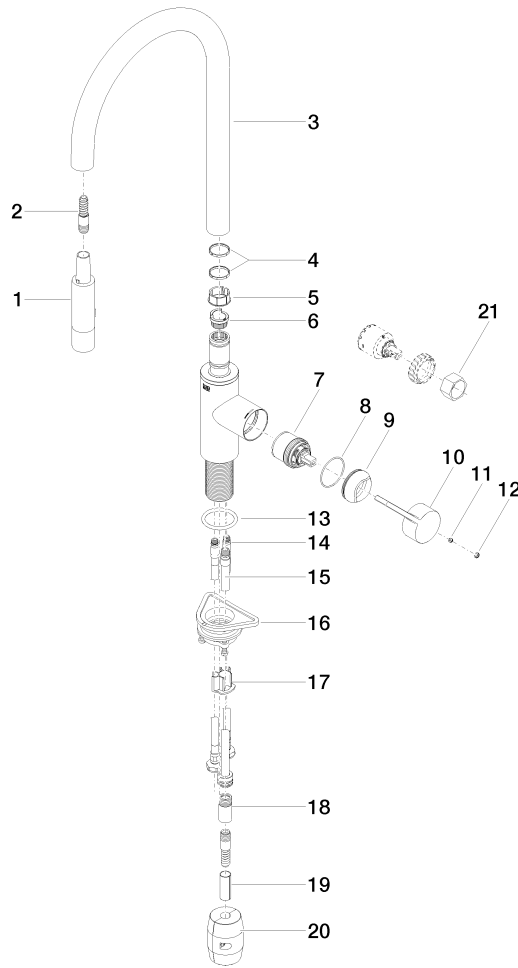

33 870 875

- 240mm projection
- pivatable spout 360°
- Optional swivel limiter available with swivel limiter set 12 823 970 90
- laminar and spray flow
- height of mixer 500 mm
- height up to laminar flow regulator 240 mm
- hole diameter 35 mm
- 1800 mm metal shower hose
- sprayface with anti-scaling system
- max. flow 10.4 l/min at 3 bar flow pressure
- lead-free
- This product can help a building meet the requirements of Green Building Rating Systems, e.g. LEED®, BREEAM®, DGNB

Recommended miscellaneous

	<b>Dispenser without rosette - Matte Black</b>	82 424 970-33
---	--	---------------

33 870 875

mm [inches]

### Flow rate chart

### Certificates

Belgaqua\_21-027- 27\_3. LGA\_28657. GDV\_0400314.

33 870 875

Spare parts list

No.	Item Number	Name	Quantity used	Delivery time
1	90 12 11 148 00-33	shower	1	30
2	04 30 02 120 00-85	hose	1	30
3	90 28 22 304 00-33	spout	1	2
4	09 28 10 160 90	ring	2	2
5	09 18 40 186 90	sleeve	1	2
6	09 30 11 203 90	ring	1	2
7	90 15 05 064 05 90	cartridge	1	2
8	09 14 10 190 90	seal	1	2
9	09 28 30 030-33	cover	1	2
10	09 20 87 020-33	handle	1	2
11	90 31 11 063 00 90	pin	1	2
12	90 31 20 087 00-33	plug	1	30
13	09 14 10 036 90	seal	1	2
14	04 30 04 101 00 90	hose	2	2
15	04 28 20 067 00 90	pipe	1	2
16	04 30 11 040 00 90	fixing set	1	2
17	09 20 93 056 90	insert	1	2
18	90 24 03 253 00 90	adaptor	1	2
19	09 30 03 038 90	hose	1	2
20	04 21 50 010 00 90	accessories	1	2
21	90 30 09 031 00 90	key	1	2