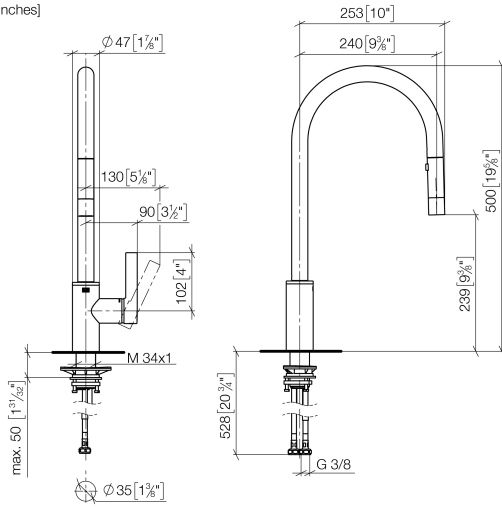

33 870 875

- 240mm projection
- pivatable spout 360°
- Optional swivel limiter available with swivel limiter set 12 823 970 90
- laminar and spray flow
- height of mixer 500 mm
- height up to laminar flow regulator 240 mm
- hole diameter 35 mm
- 1800 mm metal shower hose
- sprayface with anti-scaling system
- max. flow 10.4 l/min at 3 bar flow pressure
- lead-free
- This product can help a building meet the requirements of Green Building Rating Systems, e.g. LEED®, BREEAM®, DGNB

Recommended miscellaneous

	<b>Dispenser without rosette - Matte Black</b>	82 424 970-33
---	--	---------------

33 870 875

mm [inches]

### Flow rate chart

### Certificates

Belgaqua\_21-027- 27\_3. LGA\_28657. GDV\_0400314.

33 870 875

Spare parts list

No.	Item Number	Name	Quantity used	Delivery time
1	90 12 11 148 00-33	shower	1	30
2	04 30 02 120 00-85	hose	1	30
3	90 28 22 304 00-33	spout	1	2
4	09 28 10 160 90	ring	2	2
5	09 18 40 186 90	sleeve	1	2
6	09 30 11 203 90	ring	1	2
7	90 15 05 064 05 90	cartridge	1	2
8	09 14 10 190 90	seal	1	2
9	09 28 30 030-33	cover	1	2
10	09 20 87 020-33	handle	1	2
11	90 31 11 063 00 90	pin	1	2
12	90 31 20 087 00-33	plug	1	30
13	09 14 10 036 90	seal	1	2
14	04 30 04 101 00 90	hose	2	2
15	04 28 20 067 00 90	pipe	1	2
16	04 30 11 040 00 90	fixing set	1	2
17	09 20 93 056 90	insert	1	2
18	90 24 03 253 00 90	adaptor	1	2
19	09 30 03 038 90	hose	1	2
20	04 21 50 010 00 90	accessories	1	2
21	90 30 09 031 00 90	key	1	2