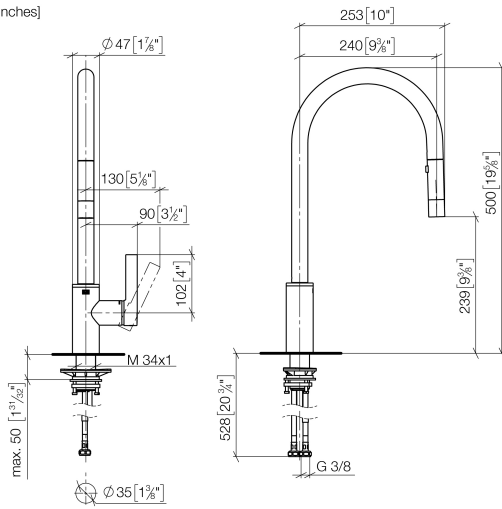

TARA ULTRA Single-lever mixer Pull-down with spray function - Brushed Champagne (22kt Gold)

TARA ULTRA

33 870 875

- 240mm projection
- pivotable spout 360°
- Optional swivel limiter available with swivel limiter set 12 823 970 90
- laminar and spray flow
- height of mixer 500 mm
- height up to laminar flow regulator 240 mm
- hole diameter 35 mm
- 1800 mm metal shower hose
- sprayface with anti-scaling system
- max. flow 10.4 l/min at 3 bar flow pressure
- lead-free
- This product can help a building meet the requirements of Green Building Rating Systems, e.g. LEED®, BREEAM®, DGNB

33 870 875
mm [inches]

Flow rate chart

Certificates

LGA_28657.

GDV_0400314.

33 870 875

TARA ULTRA Single-lever mixer Pull-down with spray function - Brushed Champagne (22kt Gold)

TARA ULTRA

33 870 875

Spare parts list

No.	Item Number	Name	Quantity used	Delivery time
1	90 12 11 148 00-46	shower	1	-
Spare part can no longer be ordered, please order the replacement item				
2	04 30 02 120 00-85	hose	1	30
3	90 28 22 304 00-46	spout	1	30
4	09 28 10 160 90	ring	2	2
5	09 18 40 186 90	sleeve	1	2
6	09 30 11 203 90	ring	1	2
7	90 15 05 064 05 90	cartridge	1	2
8	09 14 10 190 90	seal	1	2
9	09 28 30 030-46	cover	1	60
10	09 20 87 020-46	handle	1	30
11	90 31 11 063 00 90	pin	1	2
12	90 31 20 087 00-46	plug	1	30
13	09 14 10 036 90	seal	1	2
14	04 30 04 101 00 90	hose	2	2
15	04 28 20 067 00 90	pipe	1	2
16	04 30 11 040 00 90	fixing set	1	2
17	09 20 93 056 90	insert	1	2
18	90 24 03 253 00 90	adaptor	1	2
19	09 30 03 038 90	hose	1	2
20	04 21 50 010 00 90	accessories	1	2
21	90 30 09 031 00 90	key	1	2