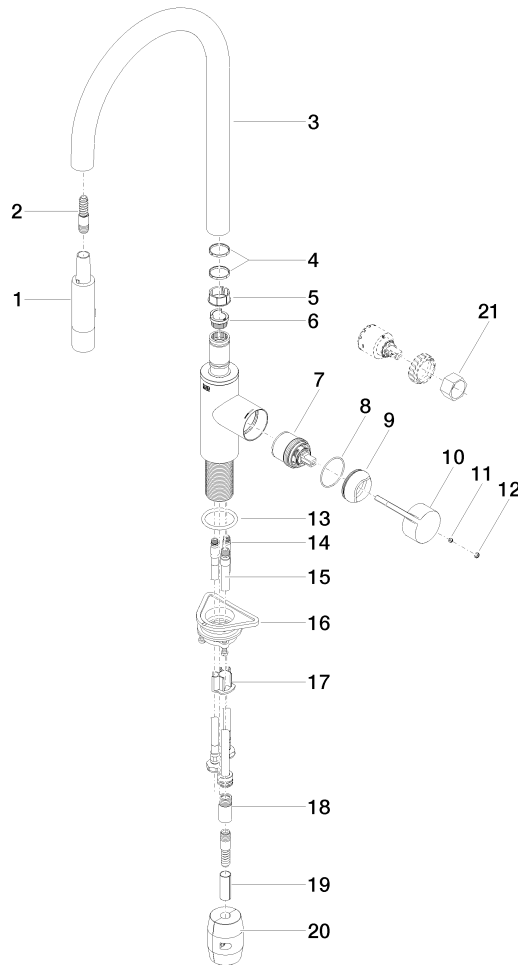

TARA ULTRA Single-lever mixer Pull-down with spray function - Brushed Chrome

TARA ULTRA

33 870 875

- 240mm projection
- pivotable spout 360°
- Optional swivel limiter available with swivel limiter set 12 823 970 90
- laminar and spray flow
- height of mixer 500 mm
- height up to laminar flow regulator 240 mm
- hole diameter 35 mm
- 1800 mm metal shower hose
- sprayface with anti-scaling system
- max. flow 10.4 l/min at 3 bar flow pressure
- lead-free
- This product can help a building meet the requirements of Green Building Rating Systems, e.g. LEED®, BREEAM®, DGNB

Recommended miscellaneous

Swivel limitation set -

12 823 970 90

Recommended miscellaneous

Strainer waste with control handle - Brushed Chrome

10 712 970-93

Recommended miscellaneous

Dispenser without rosette - Brushed Chrome

82 424 970-93

33 870 875
mm [inches]

Flow rate chart

Certificates

LGA_28657.

GDV_0400314.

33 870 875

Spare parts list

No.	Item Number	Name	Quantity used	Delivery time
1	90 12 11 148 00-93	shower	1	20
2	04 30 02 120 00-85	hose	1	30
3	90 28 22 304 00-93	spout	1	20
4	09 28 10 160 90	ring	2	2
5	09 18 40 186 90	sleeve	1	2
6	09 30 11 203 90	ring	1	2
7	90 15 05 064 05 90	cartridge	1	2
8	09 14 10 190 90	seal	1	2
9	09 28 30 030-93	cover	1	60
10	09 20 87 020-93	handle	1	60
11	90 31 11 063 00 90	pin	1	2
12	90 31 20 087 00-93	plug	1	20
13	09 14 10 036 90	seal	1	2
14	04 30 04 101 00 90	hose	2	2
15	04 28 20 067 00 90	pipe	1	2
16	04 30 11 040 00 90	fixing set	1	2
17	09 20 93 056 90	insert	1	2
18	90 24 03 253 00 90	adaptor	1	2
19	09 30 03 038 90	hose	1	2
20	04 21 50 010 00 90	accessories	1	2
21	90 30 09 031 00 90	key	1	2