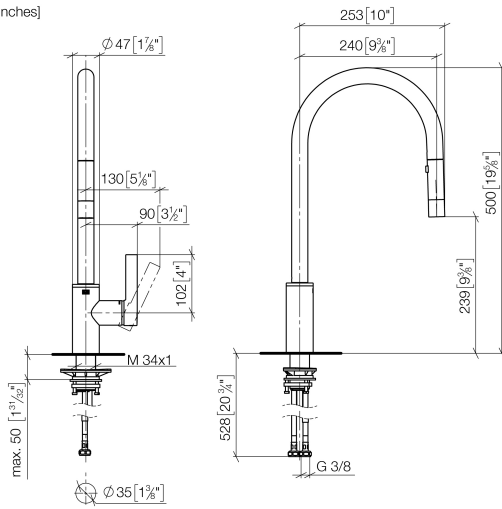

TARA ULTRA Single-lever mixer Pull-down with spray function - Brushed Chrome

TARA ULTRA

33 870 875

- 240mm projection
- pivotable spout 360°
- Optional swivel limiter available with swivel limiter set 12 823 970 90
- laminar and spray flow
- height of mixer 500 mm
- height up to laminar flow regulator 240 mm
- hole diameter 35 mm
- 1800 mm metal shower hose
- sprayface with anti-scaling system
- max. flow 10.4 l/min at 3 bar flow pressure
- lead-free
- This product can help a building meet the requirements of Green Building Rating Systems, e.g. LEED®, BREEAM®, DGNB

Recommended miscellaneous

Swivel limitation set -

12 823 970 90

Recommended miscellaneous

Strainer waste with control handle - Brushed Chrome

10 712 970-93

Recommended miscellaneous

Dispenser without rosette - Brushed Chrome

82 424 970-93

33 870 875
mm [inches]

Flow rate chart

Certificates

LGA_28657.

GDV_0400314.

33 870 875

Spare parts list

No.	Item Number	Name	Quantity used	Delivery time
1	90 12 11 148 00-93	shower	1	20
2	04 30 02 120 00-85	hose	1	30
3	90 28 22 304 00-93	spout	1	20
4	09 28 10 160 90	ring	2	2
5	09 18 40 186 90	sleeve	1	2
6	09 30 11 203 90	ring	1	2
7	90 15 05 064 05 90	cartridge	1	2
8	09 14 10 190 90	seal	1	2
9	09 28 30 030-93	cover	1	60
10	09 20 87 020-93	handle	1	60
11	90 31 11 063 00 90	pin	1	2
12	90 31 20 087 00-93	plug	1	20
13	09 14 10 036 90	seal	1	2
14	04 30 04 101 00 90	hose	2	2
15	04 28 20 067 00 90	pipe	1	2
16	04 30 11 040 00 90	fixing set	1	2
17	09 20 93 056 90	insert	1	2
18	90 24 03 253 00 90	adaptor	1	2
19	09 30 03 038 90	hose	1	2
20	04 21 50 010 00 90	accessories	1	2
21	90 30 09 031 00 90	key	1	2