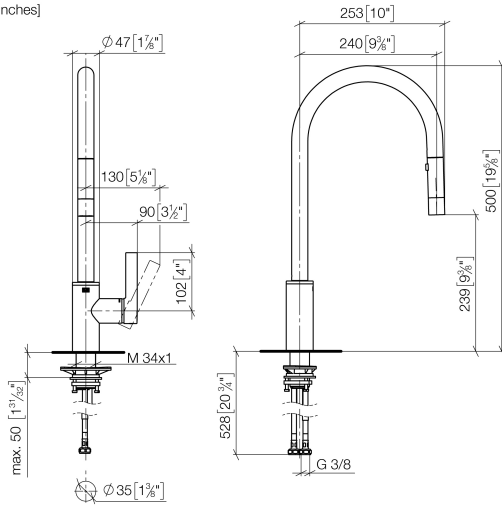

TARA ULTRA Single-lever mixer Pull-down with spray function - Brushed Dark Platinum

TARA ULTRA

33 870 875

- 240mm projection
- pivotable spout 360°
- Optional swivel limiter available with swivel limiter set 12 823 970 90
- laminar and spray flow
- height of mixer 500 mm
- height up to laminar flow regulator 240 mm
- hole diameter 35 mm
- 1800 mm metal shower hose
- sprayface with anti-scaling system
- max. flow 10.4 l/min at 3 bar flow pressure
- lead-free
- This product can help a building meet the requirements of Green Building Rating Systems, e.g. LEED®, BREEAM®, DGNB

Recommended miscellaneous

Swivel limitation set -

12 823 970 90

Recommended miscellaneous

Dispenser without rosette -
Brushed Dark Platinum

82 424 970-99

Recommended miscellaneous

Strainer waste with control handle
- Brushed Dark Platinum

10 712 970-99

33 870 875
mm [inches]

Flow rate chart

Certificates

Belgaqua_21-027- 27_3. LGA_28657. GDV_0400314.

33 870 875

Spare parts list

No.	Item Number	Name	Quantity used	Delivery time
1	90 12 11 148 00-99	shower	1	30
2	04 30 02 120 00-85	hose	1	30
3	90 28 22 304 00-99	spout	1	30
4	09 28 10 160 90	ring	2	2
5	09 18 40 186 90	sleeve	1	2
6	09 30 11 203 90	ring	1	2
7	90 15 05 064 05 90	cartridge	1	2
8	09 14 10 190 90	seal	1	2
9	09 28 30 030-99	cover	1	30
10	09 20 87 020-99	handle	1	30
11	90 31 11 063 00 90	pin	1	2
12	90 31 20 087 00-99	plug	1	30
13	09 14 10 036 90	seal	1	2
14	04 30 04 101 00 90	hose	2	2
15	04 28 20 067 00 90	pipe	1	2
16	04 30 11 040 00 90	fixing set	1	2
17	09 20 93 056 90	insert	1	2
18	90 24 03 253 00 90	adaptor	1	2
19	09 30 03 038 90	hose	1	2
20	04 21 50 010 00 90	accessories	1	2
21	90 30 09 031 00 90	key	1	2