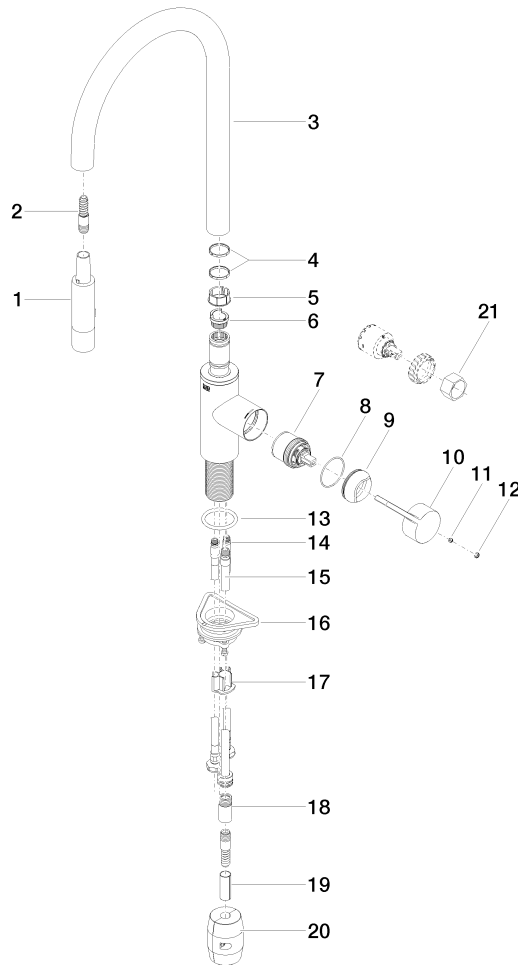

TARA ULTRA Single-lever mixer Pull-down with spray function - Brushed Dark Platinum

TARA ULTRA

33 870 875

- 240mm projection
- pivotable spout 360°
- Optional swivel limiter available with swivel limiter set 12 823 970 90
- laminar and spray flow
- height of mixer 500 mm
- height up to laminar flow regulator 240 mm
- hole diameter 35 mm
- 1800 mm metal shower hose
- sprayface with anti-scaling system
- max. flow 10.4 l/min at 3 bar flow pressure
- lead-free
- This product can help a building meet the requirements of Green Building Rating Systems, e.g. LEED®, BREEAM®, DGNB

Recommended miscellaneous

Swivel limitation set -

12 823 970 90

Recommended miscellaneous

Dispenser without rosette -
Brushed Dark Platinum

82 424 970-99

Recommended miscellaneous

Strainer waste with control handle
- Brushed Dark Platinum

10 712 970-99

33 870 875
mm [inches]

Flow rate chart

Certificates

Belgaqua_21-027- 27_3. LGA_28657. GDV_0400314.

33 870 875

Spare parts list

No.	Item Number	Name	Quantity used	Delivery time
1	90 12 11 148 00-99	shower	1	30
2	04 30 02 120 00-85	hose	1	30
3	90 28 22 304 00-99	spout	1	30
4	09 28 10 160 90	ring	2	2
5	09 18 40 186 90	sleeve	1	2
6	09 30 11 203 90	ring	1	2
7	90 15 05 064 05 90	cartridge	1	2
8	09 14 10 190 90	seal	1	2
9	09 28 30 030-99	cover	1	30
10	09 20 87 020-99	handle	1	30
11	90 31 11 063 00 90	pin	1	2
12	90 31 20 087 00-99	plug	1	30
13	09 14 10 036 90	seal	1	2
14	04 30 04 101 00 90	hose	2	2
15	04 28 20 067 00 90	pipe	1	2
16	04 30 11 040 00 90	fixing set	1	2
17	09 20 93 056 90	insert	1	2
18	90 24 03 253 00 90	adaptor	1	2
19	09 30 03 038 90	hose	1	2
20	04 21 50 010 00 90	accessories	1	2
21	90 30 09 031 00 90	key	1	2