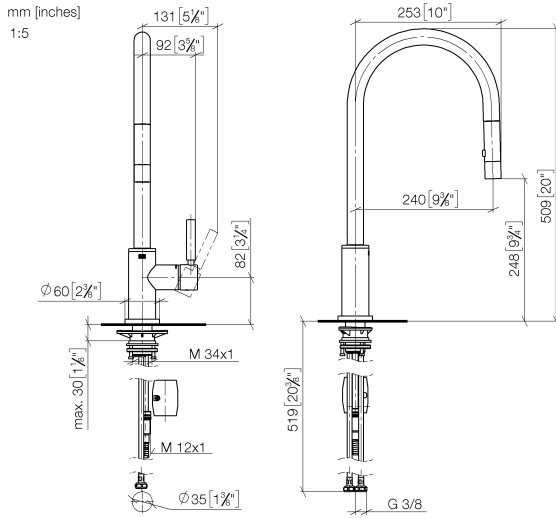

33 870 888

Flow rate chart

Certificates

LGA_38636.

Belgaqua_24-005-
27_3.