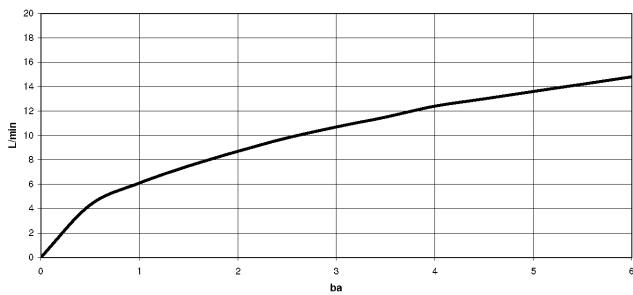

TARA Single-lever mixer Pull-down with spray function - Brushed Durabron (23kt Gold)

TARA

33 870 888

- 240mm projection
- pivotable spout 360°
- Optional swivel limiter available with swivel limiter set 12 823 970 90
- laminar and spray flow
- 1800 mm metal shower hose
- sprayface with anti-scaling system
- max. flow 10.4 l/min at 3 bar flow pressure
- lead-free
- This product can help a building meet the requirements of Green Building Rating Systems, e.g. LEED®, BREEAM®, DGNB

33 870 888

mm [inches]

1:5

Flow rate chart

Certificates

LGA_38636.

Belgaqua_24-005-
27_3.

33 870 888