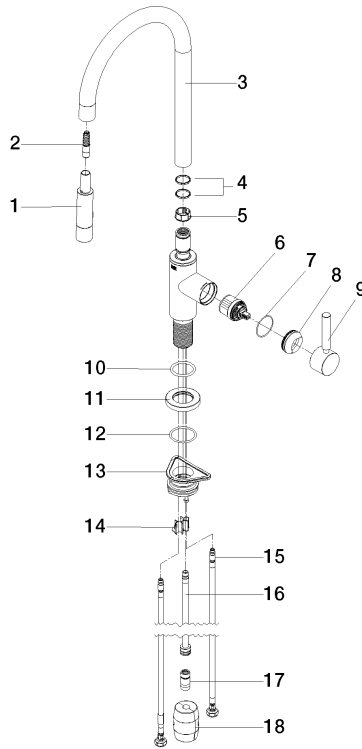

TARA Single-lever mixer Pull-down with spray function - Brushed Durabron (23kt Gold)

TARA

33 870 888

- 240mm projection
- pivotable spout 360°
- Optional swivel limiter available with swivel limiter set 12 823 970 90
- laminar and spray flow
- 1800 mm metal shower hose
- sprayface with anti-scaling system
- max. flow 10.4 l/min at 3 bar flow pressure
- lead-free
- This product can help a building meet the requirements of Green Building Rating Systems, e.g. LEED®, BREEAM®, DGNB

33 870 888

mm [inches]

1:5

Flow rate chart

Certificates

LGA_38636.

Belgaqua_24-005-
27_3.

33 870 888

Spare parts list

No.	Item Number	Name	Quantity used	Delivery time
1	90 12 11 148 00-28	shower	1	20
2	04 30 02 120 00-85	hose	1	30
3	90 28 22 304 00-28	spout	1	20
4	09 28 10 160 90	ring	2	2
5	09 18 40 186 90	sleeve	1	2
6	90 15 05 064 05 90	cartridge	1	2
7	09 14 10 190 90	seal	1	2
8	09 28 30 030-28	cover	1	20
9	90 20 66 027 00-28	handle	1	20
10	09 14 10 036 90	seal	1	2
11	90 27 22 047 00-28	rosette	1	-
Spare part can no longer be ordered, please order the replacement item				
12	09 14 10 050 90	seal	1	2
13	04 30 11 040 00 90	fixing set	1	2
14	09 20 93 056 90	insert	1	2
15	04 30 04 101 00 90	hose	2	2
16	04 28 20 067 00 90	pipe	1	2
17	90 24 03 253 00 90	adaptor	1	2
18	04 21 50 010 00 90	accessories	1	2