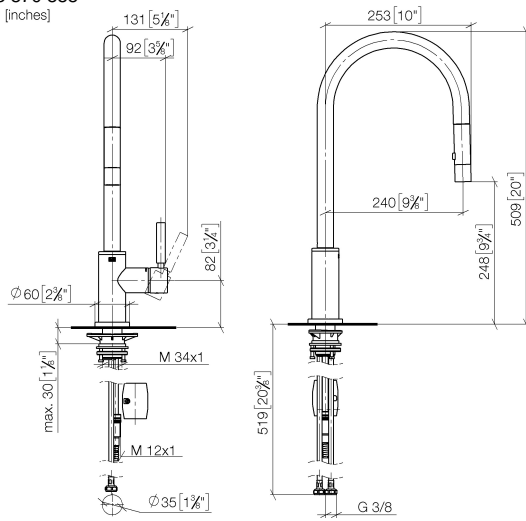

TARA Single-lever mixer Pull-down with spray function - Champagne (22kt Gold)

TARA

33 870 888

- 240mm projection
- pivotable spout 360°
- Optional swivel limiter available with swivel limiter set 12 823 970 90
- laminar and spray flow
- 1800 mm metal shower hose
- sprayface with anti-scaling system
- max. flow 10.4 l/min at 3 bar flow pressure
- lead-free
- This product can help a building meet the requirements of Green Building Rating Systems, e.g. LEED®, BREEAM®, DGNB

10 710 970-47

33 870 888

mm [inches]

1:5

Flow rate chart

Certificates

LGA_38636.

Belgaqua_24-005-27_3.

33 870 888

TARA Single-lever mixer Pull-down with spray function - Champagne (22kt Gold)

TARA

33 870 888

Spare parts list

No.	Item Number	Name	Quantity used	Delivery time
1	90 12 11 148 00-47	shower	1	-
Spare part can no longer be ordered, please order the replacement item				
2	04 30 02 120 00-85	hose	1	30
3	90 28 22 304 00-47	spout	1	30
4	09 28 10 160 90	ring	2	2
5	09 18 40 186 90	sleeve	1	2
6	90 15 05 064 05 90	cartridge	1	2
7	09 14 10 190 90	seal	1	2
8	09 28 30 030-47	cover	1	60
9	90 20 66 027 00-47	handle	1	30
10	09 14 10 036 90	seal	1	2
11	90 27 22 047 00-47	rosette	1	-
Spare part can no longer be ordered, please order the replacement item				
12	09 14 10 050 90	seal	1	2
13	04 30 11 040 00 90	fixing set	1	2
14	09 20 93 056 90	insert	1	2
15	04 30 04 101 00 90	hose	2	2
16	04 28 20 067 00 90	pipe	1	2
17	90 24 03 253 00 90	adaptor	1	2
18	04 21 50 010 00 90	accessories	1	2