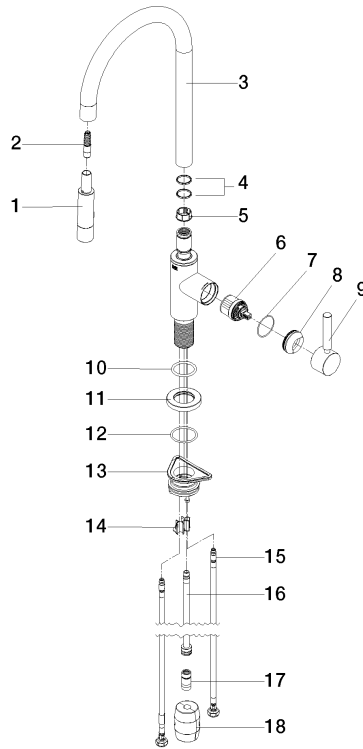

33 870 888

- 240mm projection
- pivotable spout 360°
- Optional swivel limiter available with swivel limiter set 12 823 970 90
- laminar and spray flow
- 1800 mm metal shower hose
- sprayface with anti-scaling system
- max. flow 10.4 l/min at 3 bar flow pressure
- lead-free
- This product can help a building meet the requirements of Green Building Rating Systems, e.g. LEED®, BREEAM®, DGNB

Recommended miscellaneous

Swivel limitation set -

12 823 970 90

Recommended miscellaneous

Strainer waste with control handle - Brushed Dark Platinum 10 710 970-99

Recommended miscellaneous

Dispenser with rosette - Brushed Dark Platinum 82 444 970-99

33 870 888

Flow rate chart

Certificates

LGA_38636.

Belgaqua_24-005-
27_3.

33 870 888

Spare parts list

No.	Item Number	Name	Quantity used	Delivery time
1	90 12 11 148 00-99	shower	1	30
2	04 30 02 120 00-85	hose	1	30
3	90 28 22 304 00-99	spout	1	30
4	09 28 10 160 90	ring	2	2
5	09 18 40 186 90	sleeve	1	2
6	90 15 05 064 05 90	cartridge	1	2
7	09 14 10 190 90	seal	1	2
8	09 28 30 030-99	cover	1	30
9	90 20 66 027 00-99	handle	1	30
10	09 14 10 036 90	seal	1	2
11	90 27 22 047 00-99	rosette	1	-
Spare part can no longer be ordered, please order the replacement item				
12	09 14 10 050 90	seal	1	2
13	04 30 11 040 00 90	fixing set	1	2
14	09 20 93 056 90	insert	1	2
15	04 30 04 101 00 90	hose	2	2
16	04 28 20 067 00 90	pipe	1	2
17	90 24 03 253 00 90	adaptor	1	2
18	04 21 50 010 00 90	accessories	1	2