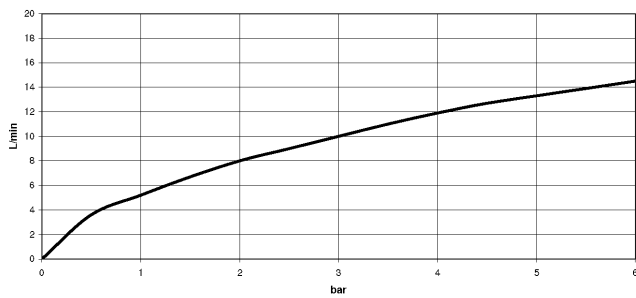

Flow rate chart

Certificates

Belgaqua_21-027- 27_3. LGA_28657. GDV_0400314.