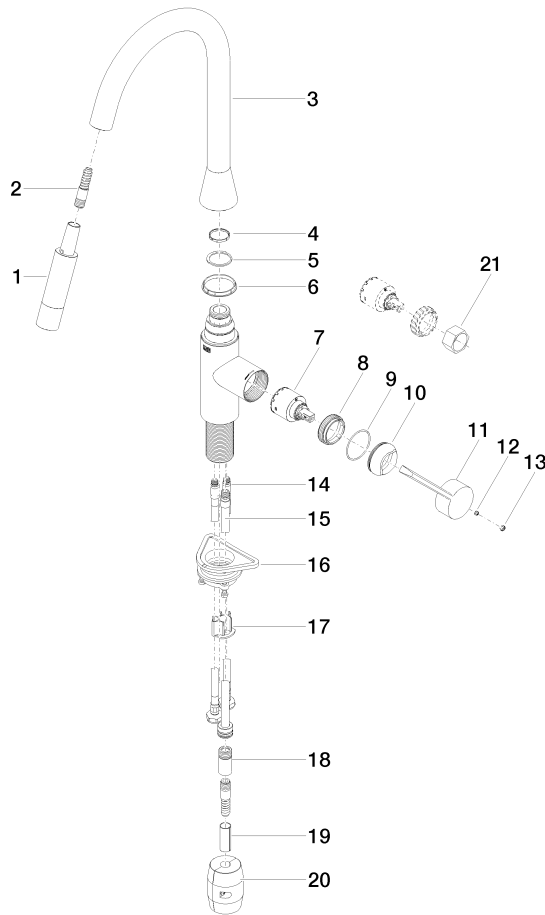

33 870 895

- 240mm projection
- pivotable spout 360°
- Optional swivel limiter available with swivel limiter set 12 821 970 90
- laminar and spray flow
- height of mixer 444 mm
- height up to laminar flow regulator 240 mm
- hole diameter 35 mm
- 1800 mm metal shower hose
- sprayface with anti-scaling system
- max. flow 10.4 l/min at 3 bar flow pressure
- lead-free
- This product can help a building meet the requirements of Green Building Rating Systems, e.g. LEED®, BREEAM®, DGNB

Intrinsic protection against back flow.

	Platinum	33 870 895-08
	Chrome	33 870 895-00
	Brushed Platinum	33 870 895-06
	Durabrace (23kt Gold)	33 870 895-09
	Dark Chrome	33 870 895-19
	Brushed Durabrace (23kt Gold)	33 870 895-28
	Matte Black	33 870 895-33
	Brushed Champagne (22kt Gold)	33 870 895-46
	Champagne (22kt Gold)	33 870 895-47
	Brushed Chrome	33 870 895-93
	Brushed Dark Platinum	33 870 895-99

Recommended miscellaneous

Swivel limitation set - 12 821 970 90

Recommended miscellaneous

Strainer waste with control handle - Platinum 10 712 970-08

Recommended miscellaneous

Dispenser without rosette - Platinum 82 424 970-08

33 870 895

Flow rate chart

Certificates

Belgaqua_21-027- 27_3. LGA_28657. GDV_0400314.

33 870 895

Spare parts list

No.	Item Number	Name	Quantity used	Delivery time
1	90 12 11 148 00-08	shower	1	40
2	04 30 02 120 00-85	hose	1	30
3	90 28 22 302 00-08	spout	1	40
4	09 28 10 160 90	ring	1	2
5	09 28 10 162 90	ring	1	2
6	09 28 10 161 90	ring	1	2
7	90 15 05 064 00 90	cartridge	1	2
8	09 23 10 072 90	nut	1	60
9	09 14 10 190 90	seal	1	2
10	09 28 30 030-08	cover	1	40
11	09 20 89 020-08	handle	1	40
12	90 31 11 063 00 90	pin	1	2
13	90 31 20 087 00-08	plug	1	40
14	04 30 04 101 00 90	hose	2	2
15	04 28 20 067 00 90	pipe	1	2
16	04 30 11 040 00 90	fixing set	1	2
17	09 20 93 056 90	insert	1	2
18	90 24 03 253 00 90	adaptor	1	2
19	09 30 03 038 90	hose	1	2
20	04 21 50 010 00 90	accessories	1	2
21	90 30 09 031 00 90	key	1	2