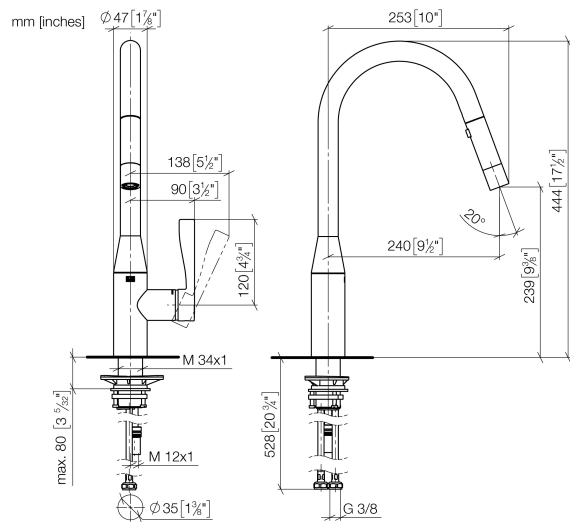

33 870 895

- 240mm projection
- pivotable spout 360°
- Optional swivel limiter available with swivel limiter set 12 821 970 90
- laminar and spray flow
- height of mixer 444 mm
- height up to laminar flow regulator 240 mm
- hole diameter 35 mm
- 1800 mm metal shower hose
- sprayface with anti-scaling system
- max. flow 10.4 l/min at 3 bar flow pressure
- lead-free
- This product can help a building meet the requirements of Green Building Rating Systems, e.g. LEED®, BREEAM®, DGNB

Recommended miscellaneous

Swivel limitation set - 12 821 970 90

Recommended miscellaneous

Strainer waste with control handle - Platinum 10 712 970-08

Recommended miscellaneous

Dispenser without rosette - Platinum 82 424 970-08

33 870 895

Flow rate chart

Certificates

Belgaqua_21-027- 27_3. LGA_28657. GDV_0400314.

33 870 895

Spare parts list

No.	Item Number	Name	Quantity used	Delivery time
1	90 12 11 148 00-08	shower	1	40
2	04 30 02 120 00-85	hose	1	30
3	90 28 22 302 00-08	spout	1	40
4	09 28 10 160 90	ring	1	2
5	09 28 10 162 90	ring	1	2
6	09 28 10 161 90	ring	1	2
7	90 15 05 064 00 90	cartridge	1	2
8	09 23 10 072 90	nut	1	60
9	09 14 10 190 90	seal	1	2
10	09 28 30 030-08	cover	1	40
11	09 20 89 020-08	handle	1	40
12	90 31 11 063 00 90	pin	1	2
13	90 31 20 087 00-08	plug	1	40
14	04 30 04 101 00 90	hose	2	2
15	04 28 20 067 00 90	pipe	1	2
16	04 30 11 040 00 90	fixing set	1	2
17	09 20 93 056 90	insert	1	2
18	90 24 03 253 00 90	adaptor	1	2
19	09 30 03 038 90	hose	1	2
20	04 21 50 010 00 90	accessories	1	2
21	90 30 09 031 00 90	key	1	2