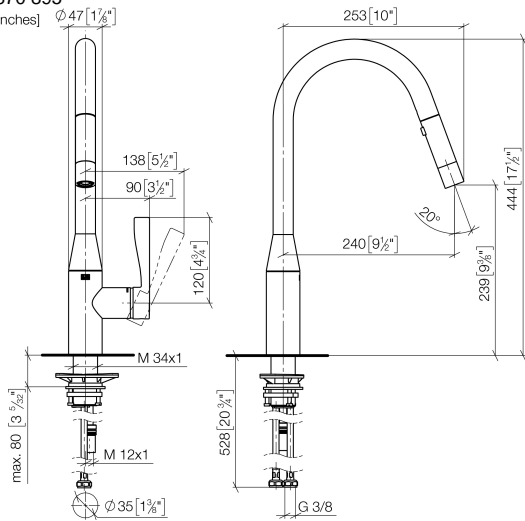

**SYNC Single-lever mixer Pull-down with spray function - Brushed Durabron (23kt Gold)**

SYNC

33 870 895

- 240mm projection
- pivotable spout 360°
- Optional swivel limiter available with swivel limiter set 12 821 970 90
- laminar and spray flow
- height of mixer 444 mm
- height up to laminar flow regulator 240 mm
- hole diameter 35 mm
- 1800 mm metal shower hose
- sprayface with anti-scaling system
- max. flow 10.4 l/min at 3 bar flow pressure
- lead-free
- This product can help a building meet the requirements of Green Building Rating Systems, e.g. LEED®, BREEAM®, DGNB

**Recommended miscellaneous**

**Swivel limitation set -** 12 821 970 90

**Recommended miscellaneous**

**Strainer waste with control handle - Brushed Durabron (23kt Gold)** 10 712 970-28

**Recommended miscellaneous**

**Dispenser without rosette - Brushed Durabron (23kt Gold)** 82 424 970-28

33 870 895

mm [inches]  $\varnothing 47 [1\frac{1}{8}"]$

**Flow rate chart**

**Certificates**

Belgaqua\_21-027- 27\_3. LGA\_28657. GDV\_0400314.

33 870 895

**Spare parts list**

No.	Item Number	Name	Quantity used	Delivery time
1	90 12 11 148 00-28	shower	1	20
2	04 30 02 120 00-85	hose	1	30
3	90 28 22 302 00-28	spout	1	20
4	09 28 10 160 90	ring	1	2
5	09 28 10 162 90	ring	1	2
6	09 28 10 161 90	ring	1	2
7	90 15 05 064 00 90	cartridge	1	2
8	09 23 10 072 90	nut	1	60
9	09 14 10 190 90	seal	1	2
10	09 28 30 030-28	cover	1	20
11	09 20 89 020-28	handle	1	20
12	90 31 11 063 00 90	pin	1	2
13	90 31 20 087 00-28	plug	1	20
14	04 30 04 101 00 90	hose	2	2
15	04 28 20 067 00 90	pipe	1	2
16	04 30 11 040 00 90	fixing set	1	2
17	09 20 93 056 90	insert	1	2
18	90 24 03 253 00 90	adaptor	1	2
19	09 30 03 038 90	hose	1	2
20	04 21 50 010 00 90	accessories	1	2
21	90 30 09 031 00 90	key	1	2