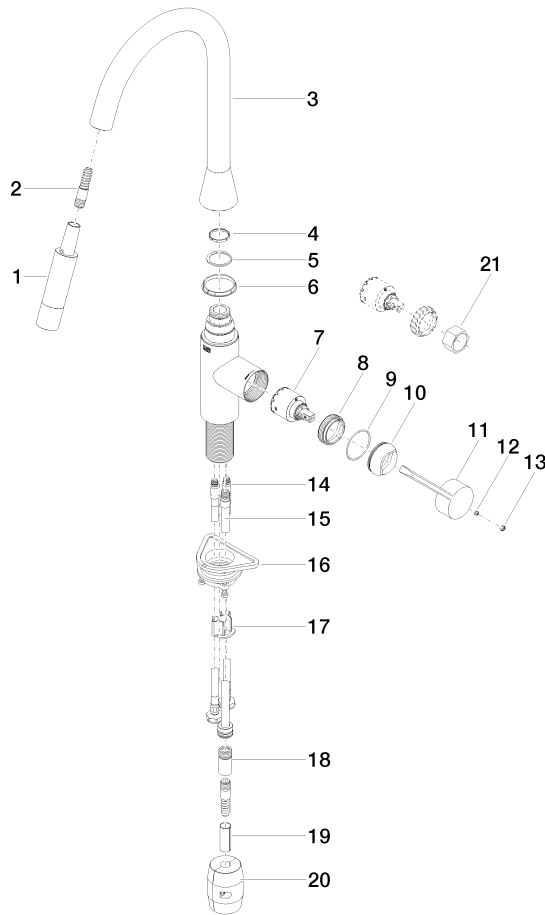

**SYNC Single-lever mixer Pull-down with spray function - Brushed Durabron (23kt Gold)**

SYNC

33 870 895

- 240mm projection
- pivotable spout 360°
- Optional swivel limiter available with swivel limiter set 12 821 970 90
- laminar and spray flow
- height of mixer 444 mm
- height up to laminar flow regulator 240 mm
- hole diameter 35 mm
- 1800 mm metal shower hose
- sprayface with anti-scaling system
- max. flow 10.4 l/min at 3 bar flow pressure
- lead-free
- This product can help a building meet the requirements of Green Building Rating Systems, e.g. LEED®, BREEAM®, DGNB

**Recommended miscellaneous**

**Swivel limitation set -** 12 821 970 90

**Recommended miscellaneous**

**Strainer waste with control handle - Brushed Durabron (23kt Gold)** 10 712 970-28

**Recommended miscellaneous**

**Dispenser without rosette - Brushed Durabron (23kt Gold)** 82 424 970-28

33 870 895

mm [inches]  $\varnothing 47 [1\frac{1}{8}"]$

**Flow rate chart**

**Certificates**

Belgaqua\_21-027- 27\_3. LGA\_28657. GDV\_0400314.

33 870 895

**Spare parts list**

No.	Item Number	Name	Quantity used	Delivery time
1	90 12 11 148 00-28	shower	1	20
2	04 30 02 120 00-85	hose	1	30
3	90 28 22 302 00-28	spout	1	20
4	09 28 10 160 90	ring	1	2
5	09 28 10 162 90	ring	1	2
6	09 28 10 161 90	ring	1	2
7	90 15 05 064 00 90	cartridge	1	2
8	09 23 10 072 90	nut	1	60
9	09 14 10 190 90	seal	1	2
10	09 28 30 030-28	cover	1	20
11	09 20 89 020-28	handle	1	20
12	90 31 11 063 00 90	pin	1	2
13	90 31 20 087 00-28	plug	1	20
14	04 30 04 101 00 90	hose	2	2
15	04 28 20 067 00 90	pipe	1	2
16	04 30 11 040 00 90	fixing set	1	2
17	09 20 93 056 90	insert	1	2
18	90 24 03 253 00 90	adaptor	1	2
19	09 30 03 038 90	hose	1	2
20	04 21 50 010 00 90	accessories	1	2
21	90 30 09 031 00 90	key	1	2