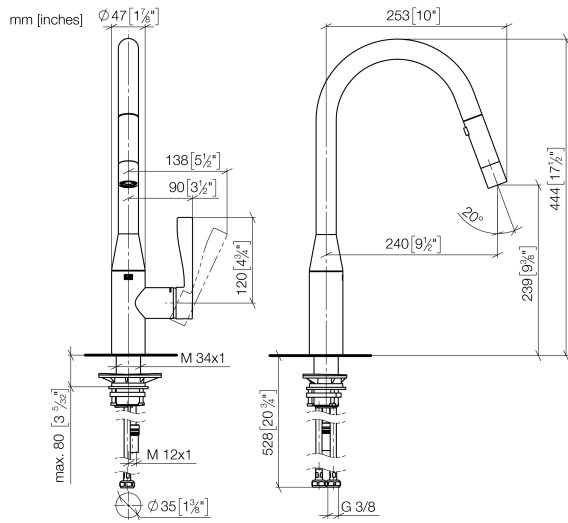

33 870 895

- 240mm projection
- pivotable spout 360°
- Optional swivel limiter available with swivel limiter set 12 821 970 90
- laminar and spray flow
- height of mixer 444 mm
- height up to laminar flow regulator 240 mm
- hole diameter 35 mm
- 1800 mm metal shower hose
- sprayface with anti-scaling system
- max. flow 10.4 l/min at 3 bar flow pressure
- lead-free
- This product can help a building meet the requirements of Green Building Rating Systems, e.g. LEED®, BREEAM®, DGNB

Recommended miscellaneous

	<b>Strainer waste with control handle - Matte Black</b>	10 712 970-33
--	---	---------------

33 870 895

**Flow rate chart**

**Certificates**

LGA\_28657.

GDV\_0400314.

33 870 895