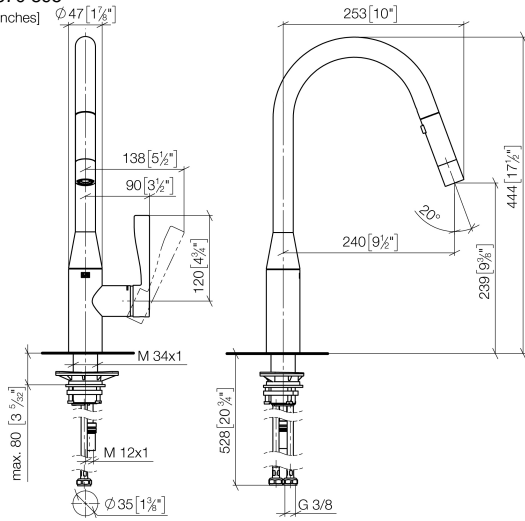

SYNC Single-lever mixer Pull-down with spray function - Brushed Champagne (22kt Gold)

SYNC

33 870 895

- 240mm projection
- pivotable spout 360°
- Optional swivel limiter available with swivel limiter set 12 821 970 90
- laminar and spray flow
- height of mixer 444 mm
- height up to laminar flow regulator 240 mm
- hole diameter 35 mm
- 1800 mm metal shower hose
- sprayface with anti-scaling system
- max. flow 10.4 l/min at 3 bar flow pressure
- lead-free
- This product can help a building meet the requirements of Green Building Rating Systems, e.g. LEED®, BREEAM®, DGNB

Recommended miscellaneous

Swivel limitation set - 12 821 970 90

Recommended miscellaneous

**Dispenser without rosette -
Brushed Champagne (22kt Gold)** 82 424 970-46

Recommended miscellaneous

**Strainer waste with control handle
- Brushed Champagne (22kt Gold)** 10 712 970-46

33 870 895

mm [inches]

Flow rate chart

Certificates

LGA_28657.

GDV_0400314.

33 870 895