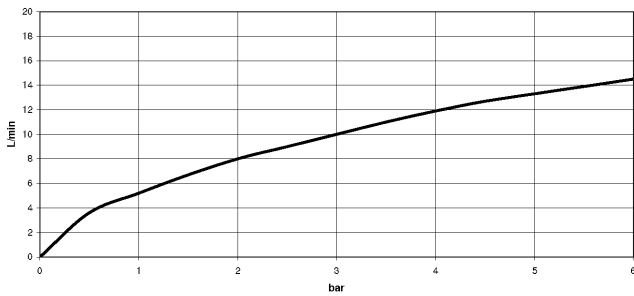

SYNC Single-lever mixer Pull-down with spray function - Champagne (22kt Gold)

SYNC

33 870 895

- 240mm projection
- pivatable spout 360°
- Optional swivel limiter available with swivel limiter set 12 821 970 90
- laminar and spray flow
- height of mixer 444 mm
- height up to laminar flow regulator 240 mm
- hole diameter 35 mm
- 1800 mm metal shower hose
- sprayface with anti-scaling system
- max. flow 10.4 l/min at 3 bar flow pressure
- lead-free
- This product can help a building meet the requirements of Green Building Rating Systems, e.g. LEED®, BREEAM®, DGNB

33 870 895

mm [inches] $\varnothing 47 [1\frac{1}{8}"]$

Flow rate chart

Certificates

LGA_28657.

GDV_0400314.