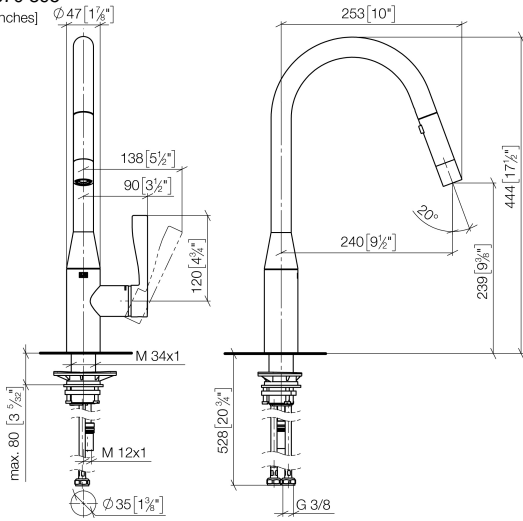

SYNC Single-lever mixer Pull-down with spray function - Champagne (22kt Gold)

SYNC

33 870 895

- 240mm projection
- pivatable spout 360°
- Optional swivel limiter available with swivel limiter set 12 821 970 90
- laminar and spray flow
- height of mixer 444 mm
- height up to laminar flow regulator 240 mm
- hole diameter 35 mm
- 1800 mm metal shower hose
- sprayface with anti-scaling system
- max. flow 10.4 l/min at 3 bar flow pressure
- lead-free
- This product can help a building meet the requirements of Green Building Rating Systems, e.g. LEED®, BREEAM®, DGNB

Recommended miscellaneous

Swivel limitation set - 12 821 970 90

Recommended miscellaneous

Dispenser without rosette - Champagne (22kt Gold) 82 424 970-47

Recommended miscellaneous

Strainer waste with control handle - Champagne (22kt Gold) 10 712 970-47

33 870 895

mm [inches] $\varnothing 47 [1\frac{1}{8}"]$

Flow rate chart

Certificates

LGA_28657.

GDV_0400314.