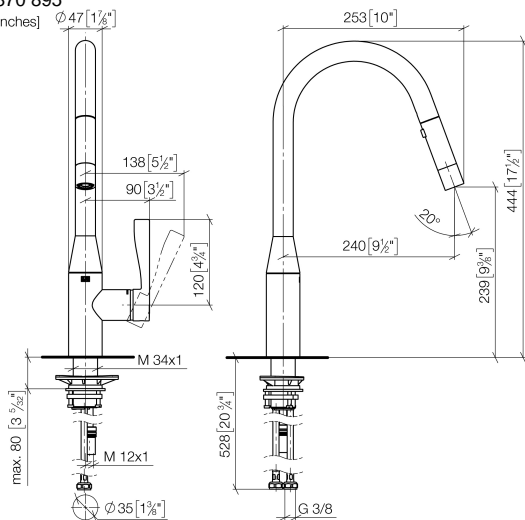

SYNC Single-lever mixer Pull-down with spray function - Brushed Dark Platinum

SYNC

33 870 895

- 240mm projection
- pivotable spout 360°
- Optional swivel limiter available with swivel limiter set 12 821 970 90
- laminar and spray flow
- height of mixer 444 mm
- height up to laminar flow regulator 240 mm
- hole diameter 35 mm
- 1800 mm metal shower hose
- sprayface with anti-scaling system
- max. flow 10.4 l/min at 3 bar flow pressure
- lead-free
- This product can help a building meet the requirements of Green Building Rating Systems, e.g. LEED®, BREEAM®, DGNB

Recommended miscellaneous

Swivel limitation set -

12 821 970 90

Recommended miscellaneous

**Dispenser without rosette -
Brushed Dark Platinum**

82 424 970-99

Recommended miscellaneous

**Strainer waste with control handle -
Brushed Dark Platinum**

10 712 970-99

33 870 895

mm [inches] $\varnothing 47 [1\frac{1}{8}"]$

Flow rate chart

Certificates

Belgaqua_21-027- 27_3. LGA_28657. GDV_0400314.

33 870 895

Spare parts list

No.	Item Number	Name	Quantity used	Delivery time
1	90 12 11 148 00-99	shower	1	30
2	04 30 02 120 00-85	hose	1	30
3	90 28 22 302 00-99	spout	1	30
4	09 28 10 160 90	ring	1	2
5	09 28 10 162 90	ring	1	2
6	09 28 10 161 90	ring	1	2
7	90 15 05 064 00 90	cartridge	1	2
8	09 23 10 072 90	nut	1	60
9	09 14 10 190 90	seal	1	2
10	09 28 30 030-99	cover	1	30
11	09 20 89 020-99	handle	1	30
12	90 31 11 063 00 90	pin	1	2
13	90 31 20 087 00-99	plug	1	30
14	04 30 04 101 00 90	hose	2	2
15	04 28 20 067 00 90	pipe	1	2
16	04 30 11 040 00 90	fixing set	1	2
17	09 20 93 056 90	insert	1	2
18	90 24 03 253 00 90	adaptor	1	2
19	09 30 03 038 90	hose	1	2
20	04 21 50 010 00 90	accessories	1	2
21	90 30 09 031 00 90	key	1	2