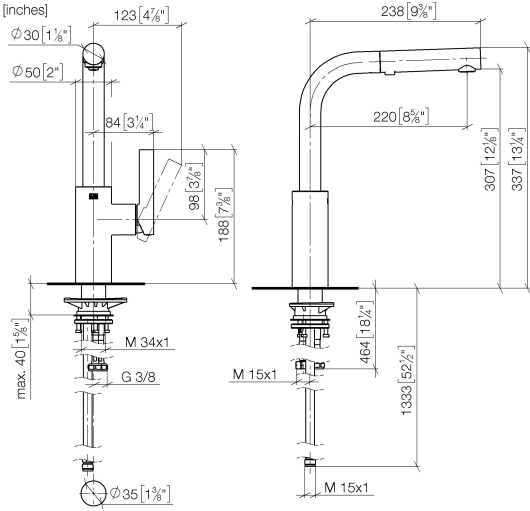

ELIO Single-lever mixer Pull-out with spray function - Brushed Champagne (22kt Gold)

33 871 790 Product version from 4/1/2024

- 219mm projection
- pivoting spout 360°
- air-enriched flow and spray flow
- height of mixer 337 mm
- height up to aerator 292 mm
- hole diameter 35 mm
- fabric braided hose 1500 mm
- max. flow 8 l/min at 3 bar flow pressure
- lead-free
- This product can help a building meet the requirements of Green Building Rating Systems, e.g. LEED®, BREEAM®, DGNB

**ELIO Single-lever mixer Pull-out with spray function - Brushed Champagne
(22kt Gold)**

33 871 790 Product version from 4/1/2024

mm [inches]

Flow rate chart

Codes & Standards

DIN 4109

ISO 3822

Ü-Zeichen

ELIO Single-lever mixer Pull-out with spray function - Brushed Champagne (22kt Gold)

33 871 790 Product version from 4/1/2024

Certificates

LGA_38

**ELIO Single-lever mixer Pull-out with spray function - Brushed Champagne
(22kt Gold)**