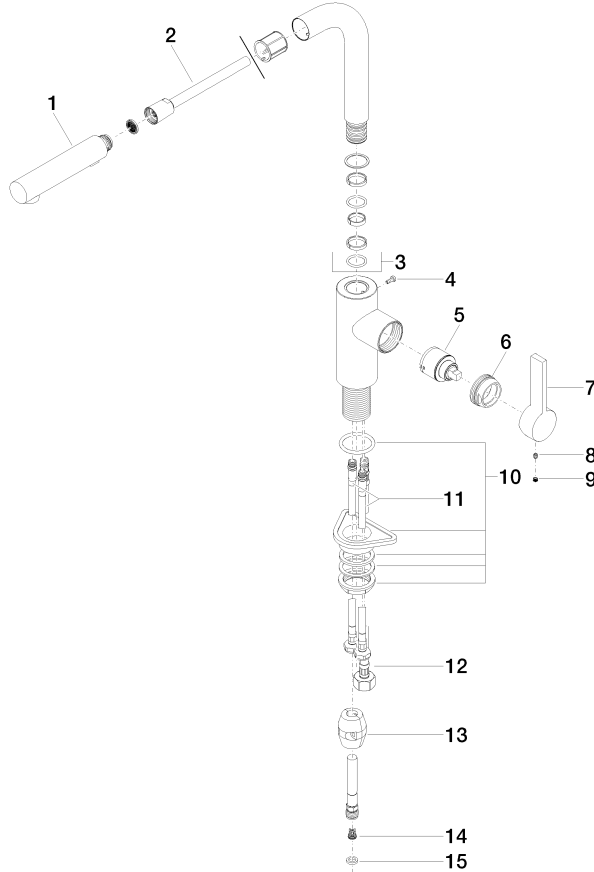

ELIO Single-lever mixer Pull-out with spray function - Brushed Champagne (22kt Gold)

33 871 790 Product version from 4/1/2024

- 219mm projection
- pivoting spout 360°
- air-enriched flow and spray flow
- height of mixer 337 mm
- height up to aerator 292 mm
- hole diameter 35 mm
- fabric braided hose 1500 mm
- max. flow 8 l/min at 3 bar flow pressure
- lead-free
- This product can help a building meet the requirements of Green Building Rating Systems, e.g. LEED®, BREEAM®, DGNB

**ELIO Single-lever mixer Pull-out with spray function - Brushed Champagne
(22kt Gold)**

33 871 790 Product version from 4/1/2024

mm [inches]

Flow rate chart

Codes & Standards

DIN 4109

ISO 3822

Ü-Zeichen

ELIO Single-lever mixer Pull-out with spray function - Brushed Champagne (22kt Gold)

33 871 790 Product version from 4/1/2024

Certificates

LGA_38

**ELIO Single-lever mixer Pull-out with spray function - Brushed Champagne
(22kt Gold)**

33 871 790 Product version from 4/1/2024

Parts for other finishes can be found here: [Chrome](#)

Spare parts list

No.	Item Number	Name	Quantity used	Delivery time
1	90 12 11 185 00-46	shower	1	-
Spare part can no longer be ordered, please order the replacement item				
2	90 30 02 062 00-46	hose	1	-
Spare part can no longer be ordered, please order the replacement item				
3	90 28 22 186 00-46	spout	1	30
4	09 30 30 054 90	screw	1	2
5	90 15 05 045 00 90	cartridge	1	2
6	09 24 04 141-46	nut	1	30
7	09 20 79 040-46	handle	1	30
8	90 31 11 030 00 90	pin	1	2
9	90 31 20 109 00 90	plug	1	2
10	04 30 11 040 00 90	fixing set	1	2
11	04 30 04 104 00 90	hose	2	2
12	04 30 04 029 00 90	hose	1	2
13	04 21 50 005 00 90	accessories	1	2
14	09 23 01 131 90	back-flow preventer	1	2
15	90 14 20 019 00 90	seal	1	2