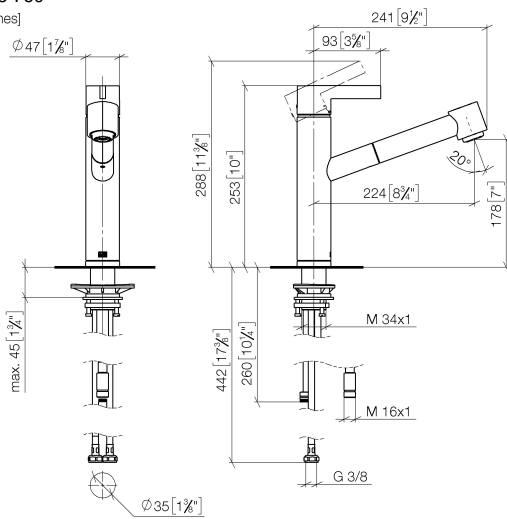

ENO Single-lever mixer Pull-out with spray function - Brushed Durabron (23kt Gold)

ENO

33 875 760

- 225mm projection
- pivotable spout 130°
- air-enriched flow and spray flow
- height of mixer 254 mm
- height up to aerator 179 mm
- hole diameter 35 mm
- 1600mm metal shower hose
- max. flow 9.6 l/min at 3 bar flow pressure
- lead-free
- This product can help a building meet the requirements of Green Building Rating Systems, e.g. LEED®, BREEAM®, DGNB

mm [inches]

Flow rate chart

Certificates

Belgaqua_21-027- 27_3. LGA_28656. GDV_0400277.

ENO Single-lever mixer Pull-out with spray function - Brushed Durabronz (23kt Gold)

ENO

33 875 760

Parts for other finishes can be found here: [Chrome](#)

ENO Single-lever mixer Pull-out with spray function - Brushed Durabronz (23kt Gold)

ENO

33 875 760

Spare parts list

No.	Item Number	Name	Quantity used	Delivery time
1	09 20 76 001-28	handle	1	20
2	90 31 20 109 00 90	plug	1	2
3	90 31 11 030 00 90	pin	1	2
4	09 28 30 012-28	cover	1	20
5	09 14 10 102 90	seal	1	2
6	09 24 04 270 90	nut	1	2
7	90 28 10 148 00 90	accessories	1	2
8	90 15 05 064 00 90	cartridge	1	2
9	04 30 02 121 00-85	hose	1	30
10	90 24 03 255 00-28	sleeve	1	20
11	09 23 01 039 90	sieve	1	2
12	90 12 11 098 00-28	shower	1	20
13	09 14 15 029 90	ring	1	2
14	09 28 10 144 90	ring	1	2
15	09 14 10 034 90	seal	1	2
16	09 27 76 001-28	rosette	1	20
17	09 14 10 036 90	seal	1	2
18	04 30 04 098 00 90	hose	2	60
19	04 30 11 040 00 90	fixing set	1	2
20	04 28 20 067 00 90	pipe	1	2
21	04 21 50 010 00 90	accessories	1	2
22	09 30 03 038 90	hose	1	2
23	90 24 03 253 00 90	adaptor	1	2
24	90 30 09 031 00 90	key	1	2