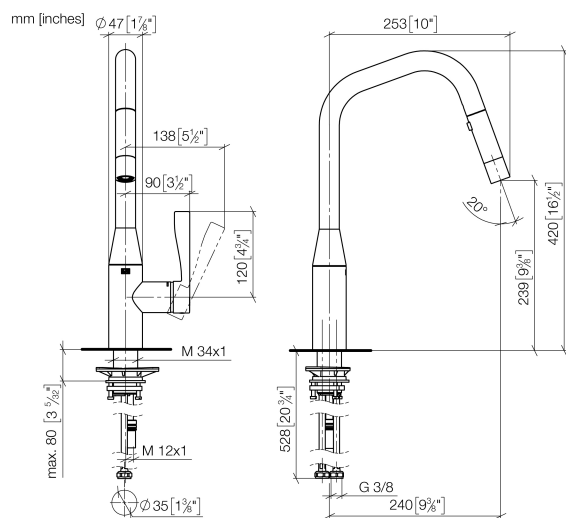

SYNC Single-lever mixer Pull-down with spray function - Dark Chrome

SYNC

33 875 895

- 240mm projection
- pivotable spout 360°
- Optional swivel limiter available with swivel limiter set 12 821 970 90
- laminar and spray flow
- height of mixer 420 mm
- height up to laminar flow regulator 240 mm
- hole diameter 35 mm
- 1800 mm metal shower hose
- sprayface with anti-scaling system
- max. flow 10.4 l/min at 3 bar flow pressure
- lead-free
- This product can help a building meet the requirements of Green Building Rating Systems, e.g. LEED®, BREEAM®, DGNB

Recommended miscellaneous

Swivel limitation set - 12 821 970 90

Recommended miscellaneous

Dispenser without rosette - Dark Chrome 82 424 970-19

Recommended miscellaneous

Strainer waste with control handle - Dark Chrome 10 712 970-19

33 875 895

Flow rate chart

Certificates

GDV_0400314.

33 875 895