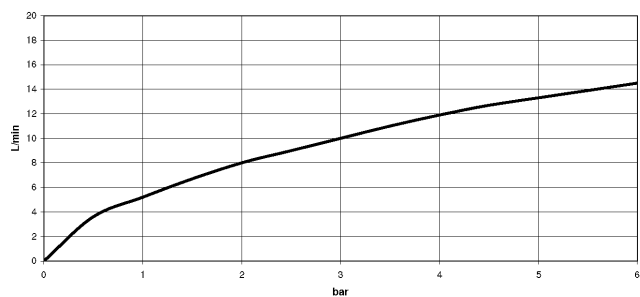

SYNC Single-lever mixer Pull-down with spray function - Dark Chrome

SYNC

33 875 895

- 240mm projection
- pivotable spout 360°
- Optional swivel limiter available with swivel limiter set 12 821 970 90
- laminar and spray flow
- height of mixer 420 mm
- height up to laminar flow regulator 240 mm
- hole diameter 35 mm
- 1800 mm metal shower hose
- sprayface with anti-scaling system
- max. flow 10.4 l/min at 3 bar flow pressure
- lead-free
- This product can help a building meet the requirements of Green Building Rating Systems, e.g. LEED®, BREEAM®, DGNB

Recommended miscellaneous

Swivel limitation set - 12 821 970 90

Recommended miscellaneous

Dispenser without rosette - Dark Chrome 82 424 970-19

Recommended miscellaneous

Strainer waste with control handle - Dark Chrome 10 712 970-19

33 875 895

Flow rate chart

Certificates

GDV_0400314.

33 875 895