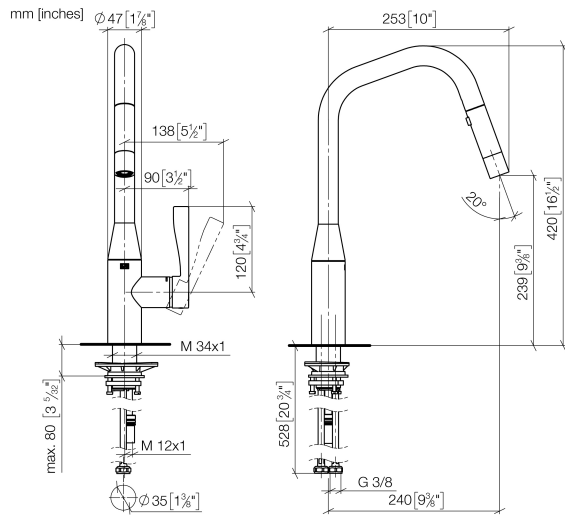

SYNC Single-lever mixer Pull-down with spray function - Brushed Durabron (23kt Gold)

SYNC

33 875 895

- 240mm projection
- pivotable spout 360°
- Optional swivel limiter available with swivel limiter set 12 821 970 90
- laminar and spray flow
- height of mixer 420 mm
- height up to laminar flow regulator 240 mm
- hole diameter 35 mm
- 1800 mm metal shower hose
- sprayface with anti-scaling system
- max. flow 10.4 l/min at 3 bar flow pressure
- lead-free
- This product can help a building meet the requirements of Green Building Rating Systems, e.g. LEED®, BREEAM®, DGNB

Recommended miscellaneous

Swivel limitation set - 12 821 970 90

Recommended miscellaneous

Strainer waste with control handle - Brushed Durabron (23kt Gold) 10 712 970-28

Recommended miscellaneous

Dispenser without rosette - Brushed Durabron (23kt Gold) 82 424 970-28

33 875 895

Flow rate chart

Certificates

Belgaqua_21-027- 27_3. LGA_28658. GDV_0400314.

33 875 895

Spare parts list

No.	Item Number	Name	Quantity used	Delivery time
1	90 12 11 148 00-28	shower	1	20
2	04 30 02 120 00-85	hose	1	30
3	90 28 22 301 00-28	spout	1	20
4	09 28 10 160 90	ring	1	2
5	09 28 10 162 90	ring	1	2
6	09 28 10 161 90	ring	1	2
7	90 15 05 064 02 90	cartridge	1	2
8	09 14 10 190 90	seal	1	2
9	09 28 30 030-28	cover	1	20
10	09 20 89 020-28	handle	1	20
11	90 31 11 063 00 90	pin	1	2
12	90 31 20 087 00-28	plug	1	20
13	04 30 04 101 00 90	hose	1	2
14	04 28 20 067 00 90	pipe	1	2
15	09 14 10 036 90	seal	1	2
16	04 30 11 040 00 90	fixing set	2	2
17	09 20 93 056 90	insert	1	2
18	90 24 03 253 00 90	adaptor	1	2
19	09 30 03 038 90	hose	1	2
20	04 21 50 010 00 90	accessories	1	2
21	90 30 09 031 00 90	key	1	2