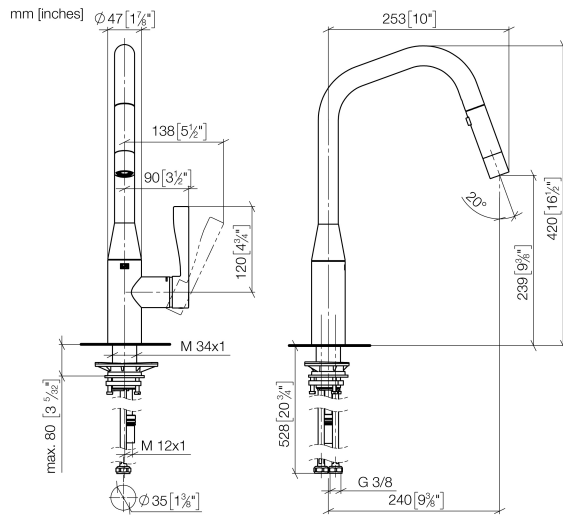

**SYNC Single-lever mixer Pull-down with spray function - Brushed Champagne (22kt Gold)**

SYNC

33 875 895

- 240mm projection
- pivotable spout 360°
- Optional swivel limiter available with swivel limiter set 12 821 970 90
- laminar and spray flow
- height of mixer 420 mm
- height up to laminar flow regulator 240 mm
- hole diameter 35 mm
- 1800 mm metal shower hose
- sprayface with anti-scaling system
- max. flow 10.4 l/min at 3 bar flow pressure
- lead-free
- This product can help a building meet the requirements of Green Building Rating Systems, e.g. LEED®, BREEAM®, DGNB

**Recommended miscellaneous**

**Swivel limitation set -** 12 821 970 90

**Recommended miscellaneous**

**Dispenser without rosette -  
Brushed Champagne (22kt Gold)** 82 424 970-46

**Recommended miscellaneous**

**Strainer waste with control handle  
- Brushed Champagne (22kt Gold)** 10 712 970-46

33 875 895

**Flow rate chart**

**Certificates**

GDV\_0400314.

33 875 895