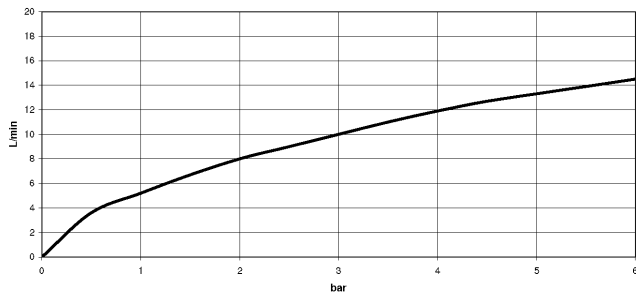

Flow rate chart

Certificates

GDV_0400314.