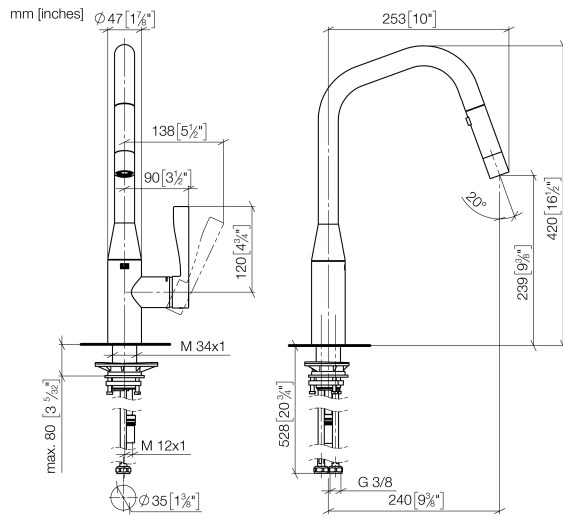

**SYNC Single-lever mixer Pull-down with spray function - Champagne (22kt Gold)**

SYNC

33 875 895

- 240mm projection
- pivotable spout 360°
- Optional swivel limiter available with swivel limiter set 12 821 970 90
- laminar and spray flow
- height of mixer 420 mm
- height up to laminar flow regulator 240 mm
- hole diameter 35 mm
- 1800 mm metal shower hose
- sprayface with anti-scaling system
- max. flow 10.4 l/min at 3 bar flow pressure
- lead-free
- This product can help a building meet the requirements of Green Building Rating Systems, e.g. LEED®, BREEAM®, DGNB

**Recommended miscellaneous**

**Swivel limitation set -** 12 821 970 90

**Recommended miscellaneous**

**Dispenser without rosette - Champagne (22kt Gold)** 82 424 970-47

**Recommended miscellaneous**

**Strainer waste with control handle - Champagne (22kt Gold)** 10 712 970-47

33 875 895

**Flow rate chart**

**Certificates**

GDV\_0400314.

33 875 895