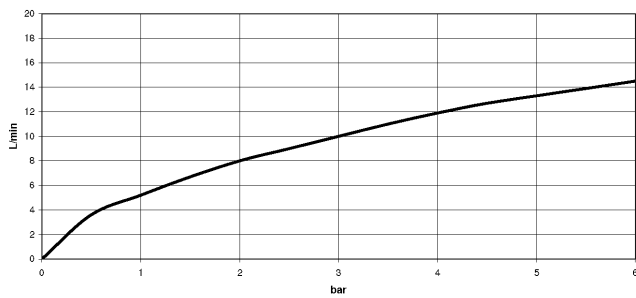

Flow rate chart

Certificates

GDV_0400314.