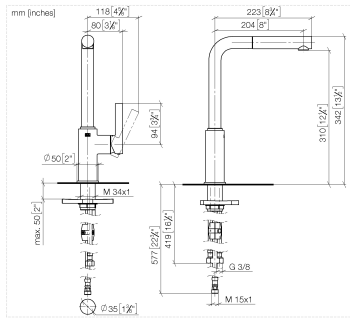

## DORNBRAUCH PIUR Single-lever mixer Pull-out - Soft Black

---

33 950 210

- 204mm projection
- pivotable spout 360°
- air-enriched flow
- max. flow 8 l/min at 3 bar flow pressure
- fabric braided hose 1500 mm

Intrinsic protection against back flow.

	Soft Black	33 950 210-69
	Chrome	33 950 210-00
	Brushed Nickel	33 950 210-70

**DORNBRAUCHT PIUR Single-lever mixer Pull-out - Soft Black**

33 950 210

**Flow rate chart**

**Certificates**

Belgaqua\_23-012- ACS\_23 ACC NY AbP\_10138.  
27\_3. 306.

**DORNBRAUCH PIUR Single-lever mixer Pull-out - Soft Black**

33 950 210

Parts for other finishes can be found here: [Chrome](#)

**Spare parts list**

No.	Item Number	Name	Quantity used	Delivery time
1	90 12 11 180 00-69	shower	1	2
2	90 14 05 081 00 90	seal	1	2
3	90 23 01 051 00 90	flow reducer	1	2
4	90 30 02 101 00 90	hose	1	2
5	90 14 15 060 00 90	gasket kit	1	2
6	90 15 05 060 00 90	cartridge	1	2
7	90 28 30 011 00-69	cover	1	2
8	90 20 21 001 00-69	handle	1	2
9	90 27 21 001 00-69	rosette	1	2
10	90 30 01 200 00 90	shaft	1	2
11	90 23 10 003 00 90	fixing set	1	2
12	04 30 04 101 00 90	hose	2	2
13	90 30 04 110 00 90	hose	1	2