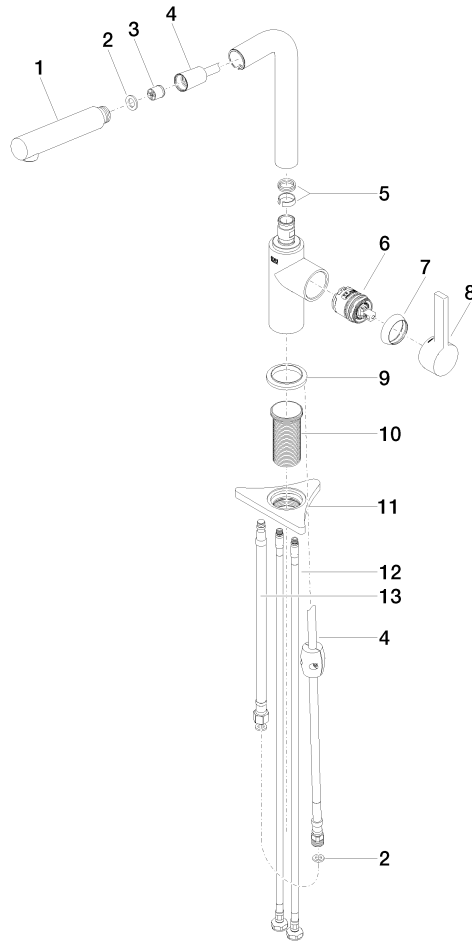

## DORNBRAUCH PIUR Single-lever mixer Pull-out - Soft Black

---

33 950 210

- 204mm projection
- pivotable spout 360°
- air-enriched flow
- max. flow 8 l/min at 3 bar flow pressure
- fabric braided hose 1500 mm

Intrinsic protection against back flow.

	Soft Black	33 950 210-69
	Chrome	33 950 210-00
	Brushed Nickel	33 950 210-70

**DORNBRAUCHT PIUR Single-lever mixer Pull-out - Soft Black**

33 950 210

**Flow rate chart**

**Certificates**

Belgaqua\_23-012- ACS\_23 ACC NY AbP\_10138.  
27\_3. 306.

**DORNBRAUCH PIUR Single-lever mixer Pull-out - Soft Black**

33 950 210

Parts for other finishes can be found here: [Chrome](#)

**Spare parts list**

No.	Item Number	Name	Quantity used	Delivery time
1	90 12 11 180 00-69	shower	1	2
2	90 14 05 081 00 90	seal	1	2
3	90 23 01 051 00 90	flow reducer	1	2
4	90 30 02 101 00 90	hose	1	2
5	90 14 15 060 00 90	gasket kit	1	2
6	90 15 05 060 00 90	cartridge	1	2
7	90 28 30 011 00-69	cover	1	2
8	90 20 21 001 00-69	handle	1	2
9	90 27 21 001 00-69	rosette	1	2
10	90 30 01 200 00 90	shaft	1	2
11	90 23 10 003 00 90	fixing set	1	2
12	04 30 04 101 00 90	hose	2	2
13	90 30 04 110 00 90	hose	1	2