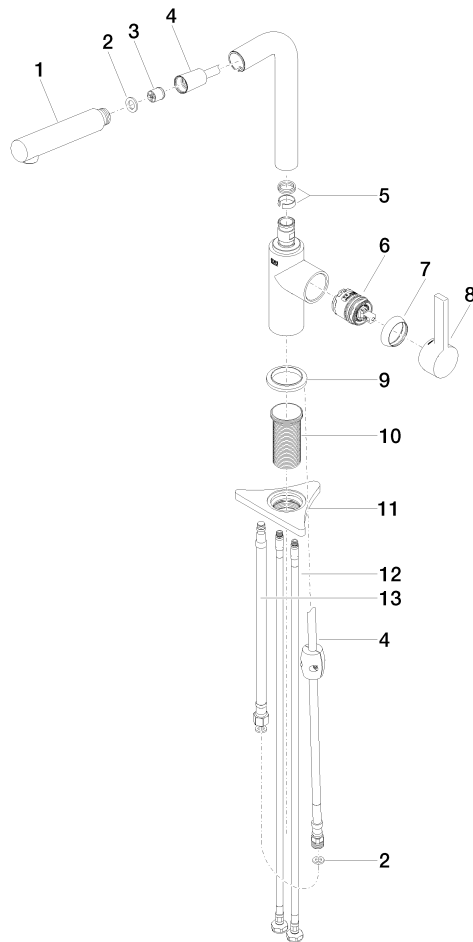

## DORNBRACHT PIUR Single-lever mixer Pull-out - Brushed Nickel

---

33 950 210

- 204mm projection
- pivotable spout 360°
- air-enriched flow
- max. flow 8 l/min at 3 bar flow pressure
- fabric braided hose 1500 mm

Intrinsic protection against back flow.

	Brushed Nickel	33 950 210-70
	Chrome	33 950 210-00
	Soft Black	33 950 210-69

**DORNBRAUCH PIUR Single-lever mixer Pull-out - Brushed Nickel**

33 950 210

**Flow rate chart**

**Certificates**

Belgaqua\_23-012- 27\_3. ACS\_23 ACC NY 306. AbP\_10138.

**DORNBACHT PIUR Single-lever mixer Pull-out - Brushed Nickel**

33 950 210

Parts for other finishes can be found here: [Chrome](#)

**Spare parts list**

No.	Item Number	Name	Quantity used	Delivery time
1	90 12 11 180 00-70	shower	1	2
2	90 14 05 081 00 90	seal	1	2
3	90 23 01 051 00 90	flow reducer	1	2
4	90 30 02 101 00 90	hose	1	2
5	90 14 15 060 00 90	gasket kit	1	2
6	90 15 05 060 00 90	cartridge	1	2
7	90 28 30 011 00-70	cover	1	2
8	90 20 21 001 00-70	handle	1	2
9	90 27 21 001 00-70	rosette	1	2
10	90 30 01 200 00 90	shaft	1	2
11	90 23 10 003 00 90	fixing set	1	2
12	04 30 04 101 00 90	hose	2	2
13	90 30 04 110 00 90	hose	1	2