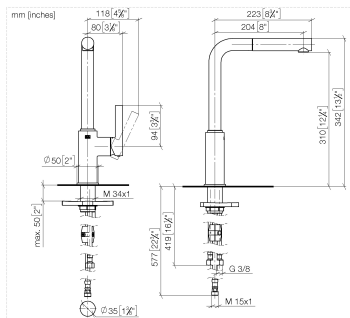

## DORNBRACHT PIUR Single-lever mixer Pull-out - Brushed Nickel

---

33 950 210

- 204mm projection
- pivotable spout 360°
- air-enriched flow
- max. flow 8 l/min at 3 bar flow pressure
- fabric braided hose 1500 mm

Intrinsic protection against back flow.

	Brushed Nickel	33 950 210-70
	Chrome	33 950 210-00
	Soft Black	33 950 210-69

**DORNBRAUCH PIUR Single-lever mixer Pull-out - Brushed Nickel**

33 950 210

**Flow rate chart**

**Certificates**

Belgaqua\_23-012- 27\_3. ACS\_23 ACC NY 306. AbP\_10138.

**DORNBACHT PIUR Single-lever mixer Pull-out - Brushed Nickel**

33 950 210

Parts for other finishes can be found here: [Chrome](#)

**Spare parts list**

No.	Item Number	Name	Quantity used	Delivery time
1	90 12 11 180 00-70	shower	1	2
2	90 14 05 081 00 90	seal	1	2
3	90 23 01 051 00 90	flow reducer	1	2
4	90 30 02 101 00 90	hose	1	2
5	90 14 15 060 00 90	gasket kit	1	2
6	90 15 05 060 00 90	cartridge	1	2
7	90 28 30 011 00-70	cover	1	2
8	90 20 21 001 00-70	handle	1	2
9	90 27 21 001 00-70	rosette	1	2
10	90 30 01 200 00 90	shaft	1	2
11	90 23 10 003 00 90	fixing set	1	2
12	04 30 04 101 00 90	hose	2	2
13	90 30 04 110 00 90	hose	1	2