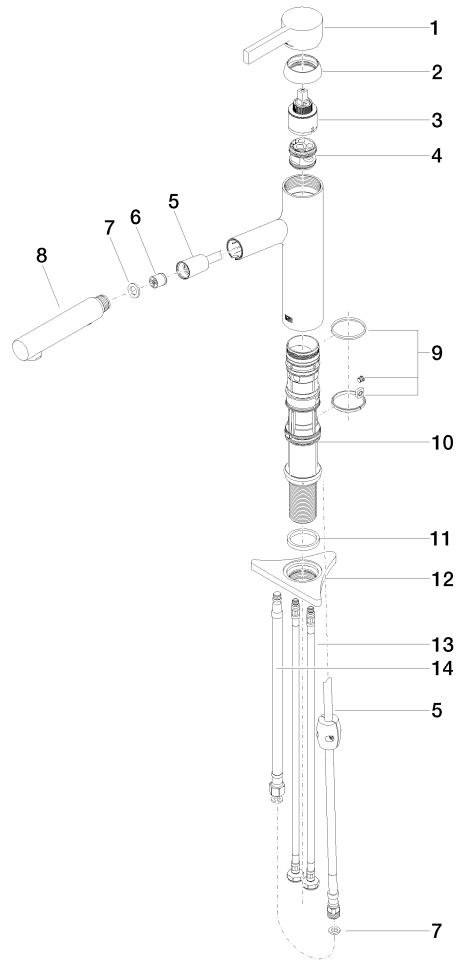

## DORNBACHT LYV Single-lever mixer Pull-out with spray function - Brushed Nickel

33 960 110

- 230mm projection
- pivotable spout 120°
- air-enriched flow and spray flow
- fabric braided hose 1500 mm
- max. flow 7 l/min at 3 bar flow pressure

**DORNBRAUCH LYV Single-lever mixer Pull-out with spray function - Brushed Nickel**

33 960 110  
mm [inches]

**Flow rate chart**

**Certificates**

Belgaqua\_23-012- 27\_3.      AbP\_10067.      ACS\_23 ACC NY 085.

**DORNBRAUCH LYV Single-lever mixer Pull-out with spray function - Brushed Nickel**

33 960 110

Parts for other finishes can be found here: [Chrome](#)

**Spare parts list**

| No. | Item Number        | Name         | Quantity used | Delivery time |
|-----|--------------------|--------------|---------------|---------------|
| 1   | 90 20 81 001 00-70 | handle       | 1             | 2             |
| 2   | 90 28 30 010 00-70 | cover        | 1             | 2             |
| 3   | 90 15 05 067 00 90 | cartridge    | 1             | 2             |
| 4   | 90 18 40 227 00 90 | insert       | 1             | 2             |
| 5   | 90 30 02 101 00 90 | hose         | 1             | 2             |
| 6   | 90 23 01 051 00 90 | flow reducer | 1             | 2             |
| 7   | 90 14 05 081 00 90 | seal         | 1             | 2             |
| 8   | 90 12 11 181 00-70 | shower       | 1             | 2             |
| 9   | 90 14 15 062 00 90 | gasket kit   | 1             | 2             |
| 10  | 90 30 01 211 00 90 | shaft        | 1             | 2             |
| 11  | 90 14 05 080 00 90 | seal         | 1             | 2             |
| 12  | 90 23 10 003 00 90 | fixing set   | 1             | 2             |
| 13  | 04 30 04 100 00 90 | hose         | 2             | 2             |
| 14  | 90 30 04 110 00 90 | hose         | 1             | 2             |