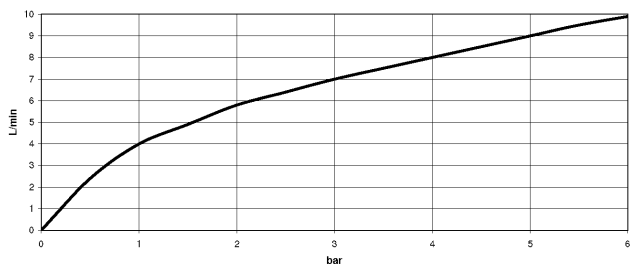

## DORNBACHT LYV Single-lever mixer Pull-out with spray function - Brushed Nickel

33 960 110

- 230mm projection
- pivotable spout 120°
- air-enriched flow and spray flow
- fabric braided hose 1500 mm
- max. flow 7 l/min at 3 bar flow pressure

Intrinsic protection against back flow.

|   |                |               |
|---|----------------|---------------|
|  | Brushed Nickel | 33 960 110-70 |
|  | Chrome         | 33 960 110-00 |
|  | Soft Black     | 33 960 110-69 |

**DORNBRAUCH LYV Single-lever mixer Pull-out with spray function - Brushed Nickel**

33 960 110  
mm [inches]

**Flow rate chart**

**Certificates**

Belgaqua\_23-012- 27\_3.      AbP\_10067.      ACS\_23 ACC NY 085.