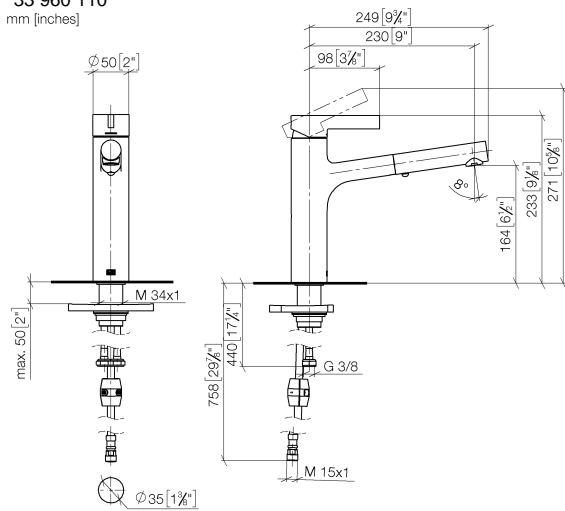

## DORNBACHT LYV Single-lever mixer Pull-out with spray function - Brushed Nickel

33 960 110

- 230mm projection
- pivotable spout 120°
- air-enriched flow and spray flow
- fabric braided hose 1500 mm
- max. flow 7 l/min at 3 bar flow pressure

**DORNBRAUCH LYV Single-lever mixer Pull-out with spray function - Brushed Nickel**

33 960 110  
mm [inches]

**Flow rate chart**

**Certificates**

Belgaqua\_23-012- 27\_3.      AbP\_10067.      ACS\_23 ACC NY 085.

**DORNBRAUCH LYV Single-lever mixer Pull-out with spray function - Brushed Nickel**

33 960 110

Parts for other finishes can be found here: [Chrome](#)

**Spare parts list**

| No. | Item Number        | Name         | Quantity used | Delivery time |
|-----|--------------------|--------------|---------------|---------------|
| 1   | 90 20 81 001 00-70 | handle       | 1             | 2             |
| 2   | 90 28 30 010 00-70 | cover        | 1             | 2             |
| 3   | 90 15 05 067 00 90 | cartridge    | 1             | 2             |
| 4   | 90 18 40 227 00 90 | insert       | 1             | 2             |
| 5   | 90 30 02 101 00 90 | hose         | 1             | 2             |
| 6   | 90 23 01 051 00 90 | flow reducer | 1             | 2             |
| 7   | 90 14 05 081 00 90 | seal         | 1             | 2             |
| 8   | 90 12 11 181 00-70 | shower       | 1             | 2             |
| 9   | 90 14 15 062 00 90 | gasket kit   | 1             | 2             |
| 10  | 90 30 01 211 00 90 | shaft        | 1             | 2             |
| 11  | 90 14 05 080 00 90 | seal         | 1             | 2             |
| 12  | 90 23 10 003 00 90 | fixing set   | 1             | 2             |
| 13  | 04 30 04 100 00 90 | hose         | 2             | 2             |
| 14  | 90 30 04 110 00 90 | hose         | 1             | 2             |