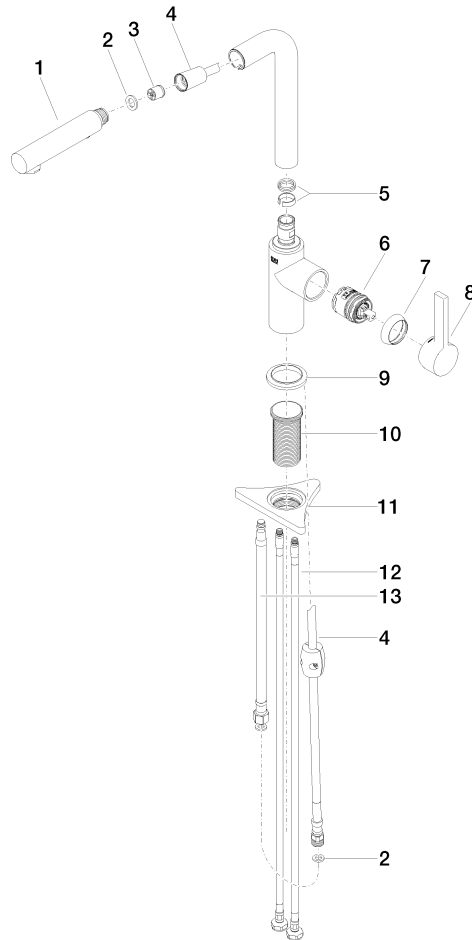

DORNBACHT PIUR Single-lever mixer Pull-out with spray function - Soft Black

33 960 210

- 197mm projection
- pivotable spout 360°
- air-enriched flow and spray flow
- max. flow 6.7 l/min at 3 bar flow pressure
- fabric braided hose 1500 mm

Intrinsic protection against back flow.

	Soft Black	33 960 210-69
	Chrome	33 960 210-00
	Brushed Nickel	33 960 210-70

DORNBRACHT PIUR Single-lever mixer Pull-out with spray function - Soft Black

33 960 210

Certificates

Belgaqua_23-012- 27_3. AbP_10139.

ACS_23 ACC NY 306.

DORNBACHT PIUR Single-lever mixer Pull-out with spray function - Soft Black

33 960 210

Parts for other finishes can be found here: [Chrome](#)

Spare parts list

No.	Item Number	Name	Quantity used	Delivery time
1	90 12 11 181 00-69	shower	1	2
2	90 14 05 081 00 90	seal	1	2
3	90 23 01 051 00 90	flow reducer	1	2
4	90 30 02 101 00 90	hose	1	2
5	90 14 15 060 00 90	gasket kit	1	2
6	90 15 05 060 00 90	cartridge	1	2
7	90 28 30 011 00-69	cover	1	2
8	90 20 21 001 00-69	handle	1	2
9	90 27 21 001 00-69	rosette	1	2
10	90 30 01 200 00 90	shaft	1	2
11	90 23 10 003 00 90	fixing set	1	2
12	04 30 04 101 00 90	hose	2	2
13	90 30 04 110 00 90	hose	1	2