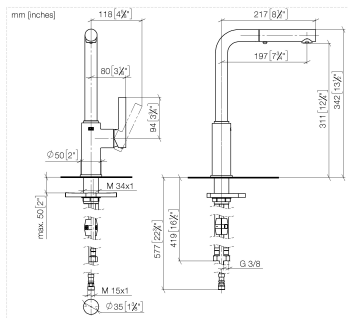

DORNBACHT PIUR Single-lever mixer Pull-out with spray function - Soft Black

33 960 210

- 197mm projection
- pivotable spout 360°
- air-enriched flow and spray flow
- max. flow 6.7 l/min at 3 bar flow pressure
- fabric braided hose 1500 mm

Intrinsic protection against back flow.

	Soft Black	33 960 210-69
	Chrome	33 960 210-00
	Brushed Nickel	33 960 210-70

DORNBRACHT PIUR Single-lever mixer Pull-out with spray function - Soft Black

33 960 210

Spare parts list

No.	Item Number	Name	Quantity used	Delivery time
1	90 12 11 181 00-69	shower	1	2
2	90 14 05 081 00 90	seal	1	2
3	90 23 01 051 00 90	flow reducer	1	2
4	90 30 02 101 00 90	hose	1	2
5	90 14 15 060 00 90	gasket kit	1	2
6	90 15 05 060 00 90	cartridge	1	2
7	90 28 30 011 00-69	cover	1	2
8	90 20 21 001 00-69	handle	1	2
9	90 27 21 001 00-69	rosette	1	2
10	90 30 01 200 00 90	shaft	1	2
11	90 23 10 003 00 90	fixing set	1	2
12	04 30 04 101 00 90	hose	2	2
13	90 30 04 110 00 90	hose	1	2