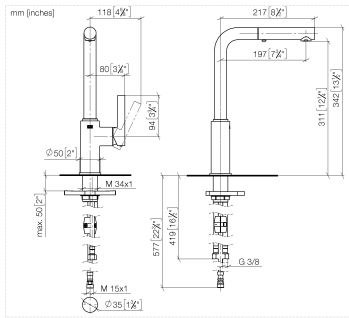

DORNBRACHT PIUR Single-lever mixer Pull-out with spray function - Brushed Nickel

33 960 210

- 197mm projection
- pivotable spout 360°
- air-enriched flow and spray flow
- max. flow 6.7 l/min at 3 bar flow pressure
- fabric braided hose 1500 mm

Intrinsic protection against back flow.

	Brushed Nickel	33 960 210-70
	Chrome	33 960 210-00
	Soft Black	33 960 210-69

DORNBRACHT PIUR Single-lever mixer Pull-out with spray function - Brushed Nickel

33 960 210

Certificates

Belgaqua_23-012- 27_3. AbP_10139.

ACS_23 ACC NY 306.

DORNBRAUCHT PIUR Single-lever mixer Pull-out with spray function - Brushed Nickel

33 960 210

Parts for other finishes can be found here: [Chrome](#)

Spare parts list

No.	Item Number	Name	Quantity used	Delivery time
1	90 12 11 181 00-70	shower	1	2
2	90 14 05 081 00 90	seal	1	2
3	90 23 01 051 00 90	flow reducer	1	2
4	90 30 02 101 00 90	hose	1	2
5	90 14 15 060 00 90	gasket kit	1	2
6	90 15 05 060 00 90	cartridge	1	2
7	90 28 30 011 00-70	cover	1	2
8	90 20 21 001 00-70	handle	1	2
9	90 27 21 001 00-70	rosette	1	2
10	90 30 01 200 00 90	shaft	1	2
11	90 23 10 003 00 90	fixing set	1	2
12	04 30 04 101 00 90	hose	2	2
13	90 30 04 110 00 90	hose	1	2