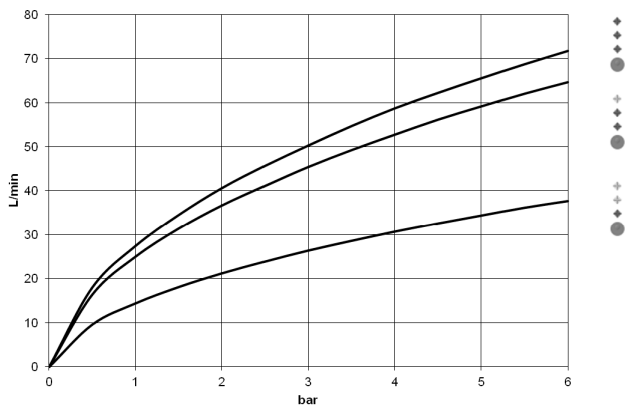

34 201 979

- 210mm projection
- circular normal flow
- rotary diverter with volume control and shut-off function
- 3/8" shower outlet
- slide-on rosettes Ø 60 mm
- 1/2" connection
- gauge 150 mm - 15 mm
- max. flow 16.9 l/min at 3 bar flow pressure
- WRAS 2201054

Intrinsic protection against back flow.

	Brushed Platinum	34 201 979-06
	Chrome	34 201 979-00
	Dark Chrome	34 201 979-19
	Light Gold	34 201 979-26
	Brushed Light Gold	34 201 979-27
	Matte Black	34 201 979-33
	Brushed Bronze	34 201 979-42
	Brushed Champagne (22kt Gold)	34 201 979-46
	Champagne (22kt Gold)	34 201 979-47
	Brushed Chrome	34 201 979-93
	Brushed Dark Platinum	34 201 979-99

34 201 979

mm [inches]

**Flow rate chart**

**Certificates**

LGA\_18609.

WRAS\_2201054.

Belgaqua\_21-032-27\_5.

34 201 979