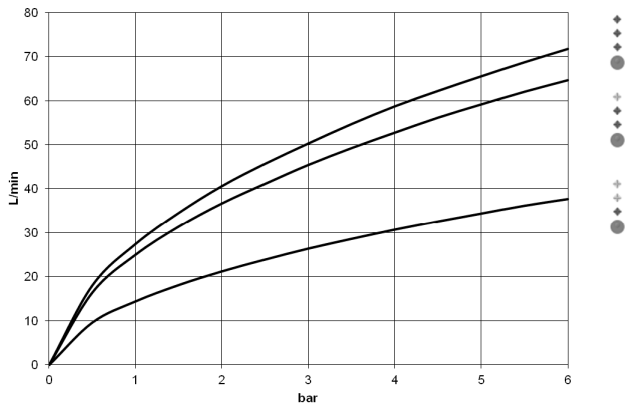

**META Bath thermostat for wall mounting without shower set - Brushed Light Gold**

META

34 201 979

- 210mm projection
- circular normal flow
- rotary diverter with volume control and shut-off function
- 3/8" shower outlet
- slide-on rosettes Ø 60 mm
- 1/2" connection
- gauge 150 mm - 15 mm
- max. flow 16.9 l/min at 3 bar flow pressure
- WRAS 2201054

Intrinsic protection against back flow.

	Brushed Light Gold	34 201 979-27
	Chrome	34 201 979-00
	Brushed Platinum	34 201 979-06
	Dark Chrome	34 201 979-19
	Light Gold	34 201 979-26
	Matte Black	34 201 979-33
	Brushed Bronze	34 201 979-42
	Brushed Champagne (22kt Gold)	34 201 979-46
	Champagne (22kt Gold)	34 201 979-47
	Brushed Chrome	34 201 979-93
	Brushed Dark Platinum	34 201 979-99

34 201 979  
mm [inches]

**Flow rate chart**

**Certificates**

LGA\_18609.

**META Bath thermostat for wall mounting without shower set - Brushed Light Gold**

META

34 201 979

Parts for other finishes can be found here: [Chrome](#)