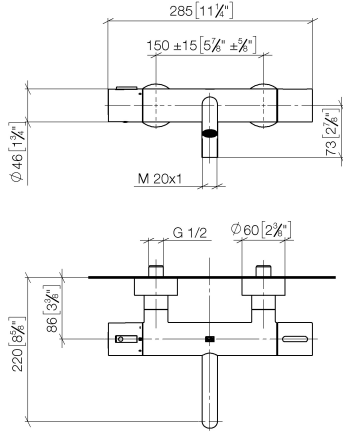

**META Bath thermostat for wall mounting without shower set - Brushed Light Gold**

META

34 201 979

- 210mm projection
- circular normal flow
- rotary diverter with volume control and shut-off function
- 3/8" shower outlet
- slide-on rosettes Ø 60 mm
- 1/2" connection
- gauge 150 mm - 15 mm
- max. flow 16.9 l/min at 3 bar flow pressure
- WRAS 2201054

34 201 979  
mm [inches]

**Flow rate chart**

**Certificates**

LGA\_18609.

**META Bath thermostat for wall mounting without shower set - Brushed Light Gold**

META

34 201 979

Parts for other finishes can be found here: [Chrome](#)