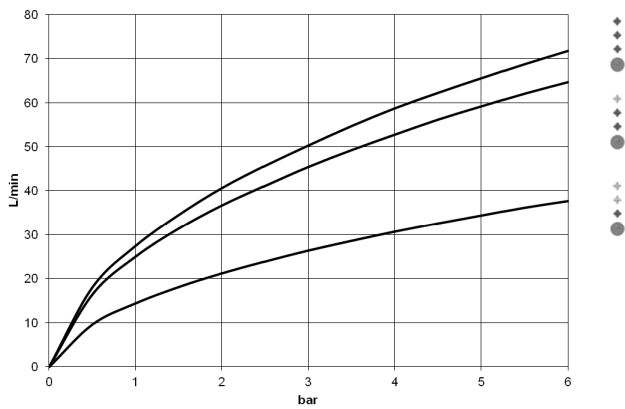

34 201 979

- 210mm projection
- circular normal flow
- rotary diverter with volume control and shut-off function
- 3/8" shower outlet
- slide-on rosettes Ø 60 mm
- 1/2" connection
- gauge 150 mm - 15 mm
- max. flow 16.9 l/min at 3 bar flow pressure
- WRAS 2201054

Intrinsic protection against back flow.

	Matte Black	34 201 979-33
	Chrome	34 201 979-00
	Brushed Platinum	34 201 979-06
	Dark Chrome	34 201 979-19
	Light Gold	34 201 979-26
	Brushed Light Gold	34 201 979-27
	Brushed Bronze	34 201 979-42
	Brushed Champagne (22kt Gold)	34 201 979-46
	Champagne (22kt Gold)	34 201 979-47
	Brushed Chrome	34 201 979-93
	Brushed Dark Platinum	34 201 979-99

34 201 979

mm [inches]

**Flow rate chart**

**Certificates**

LGA\_18609.

WRAS\_2201054.

Belgaqua\_21-032-27\_5.

34 201 979