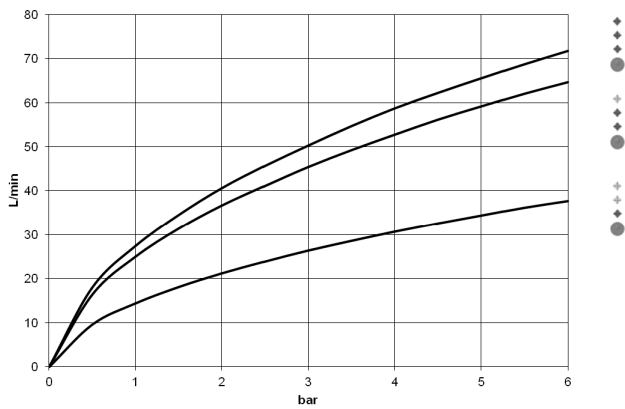

**META Bath thermostat for wall mounting without shower set - Brushed Champagne (22kt Gold)**

META

34 201 979

- 210mm projection
- circular normal flow
- rotary diverter with volume control and shut-off function
- 3/8" shower outlet
- slide-on rosettes Ø 60 mm
- 1/2" connection
- gauge 150 mm - 15 mm
- max. flow 16.9 l/min at 3 bar flow pressure

Intrinsic protection against back flow.

	Brushed Champagne (22kt Gold)	34 201 979-46
	Chrome	34 201 979-00
	Brushed Platinum	34 201 979-06
	Dark Chrome	34 201 979-19
	Light Gold	34 201 979-26
	Brushed Light Gold	34 201 979-27
	Matte Black	34 201 979-33
	Brushed Bronze	34 201 979-42
	Champagne (22kt Gold)	34 201 979-47
	Brushed Chrome	34 201 979-93
	Brushed Dark Platinum	34 201 979-99

34 201 979  
mm [inches]

**Flow rate chart**

**Certificates**

LGA\_18609.

**META Bath thermostat for wall mounting without shower set - Brushed  
Champagne (22kt Gold)**

META

34 201 979

Parts for other  
finishes can be found  
here: [Chrome](#)