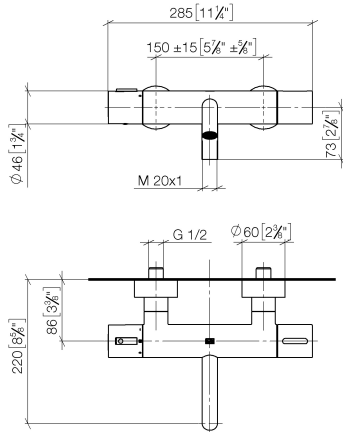

**META Bath thermostat for wall mounting without shower set - Brushed Champagne (22kt Gold)**

META

34 201 979

- 210mm projection
- circular normal flow
- rotary diverter with volume control and shut-off function
- 3/8" shower outlet
- slide-on rosettes Ø 60 mm
- 1/2" connection
- gauge 150 mm - 15 mm
- max. flow 16.9 l/min at 3 bar flow pressure

34 201 979  
mm [inches]

**Flow rate chart**

**Certificates**

LGA\_18609.

**META Bath thermostat for wall mounting without shower set - Brushed  
Champagne (22kt Gold)**

META

34 201 979

Parts for other  
finishes can be found  
here: [Chrome](#)