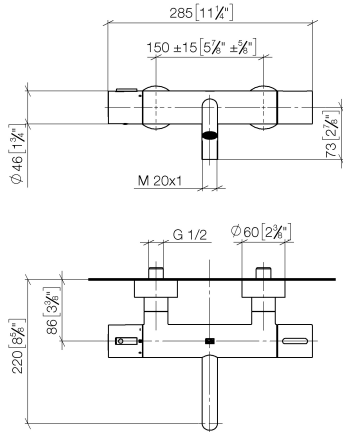

META Bath thermostat for wall mounting without shower set - Brushed Dark Platinum

META

34 201 979

- 210mm projection
- circular normal flow
- rotary diverter with volume control and shut-off function
- 3/8" shower outlet
- slide-on rosettes Ø 60 mm
- 1/2" connection
- gauge 150 mm - 15 mm
- max. flow 16.9 l/min at 3 bar flow pressure
- WRAS 2201054

34 201 979
mm [inches]

Flow rate chart

Certificates

LGA_18609.

**META Bath thermostat for wall mounting without shower set - Brushed Dark
Platinum**

META

34 201 979

Parts for other
finishes can be found
here: [Chrome](#)