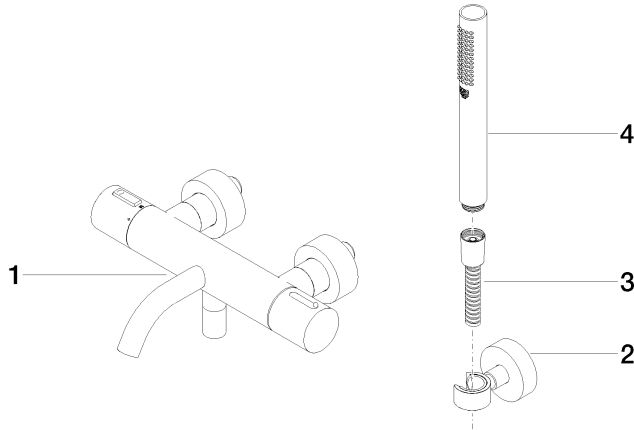

34 234 979

- spout: circular, air-enriched flow
- max. flow 16.9 l/min at 3 bar flow pressure
- Hand shower: COMPACT RAIN, max. flow rate 6.8 l/min (at 3 bar)
- complete hand shower set with anti-scale system
- rotary diverter with volume control and shut-off function
- slide-on rosettes Ø 60 mm
- 210mm projection
- 1/2" connection
- gauge 150 mm - 15 mm
- metal shower hose 1250mm with integrated anti-twist protection
- shower holder rosette Ø 57mm

META Bath thermostat for wall mounting with hand shower set - Chrome

META

34 234 979

Certificates

LGA_18

Belgaqua_21-032-2

34 234 979

Product version from 7/1/2023

Parts for other finishes can be found here: Brushed Platinum

META Bath thermostat for wall mounting with hand shower set - Chrome

META

34 234 979

Spare parts list

Product version from 7/1/2023

No.	Item Number	Name	Quantity used	Delivery time
	34 201 979-00	META Bath thermostat for wall mounting without shower set - Chrome	4	10