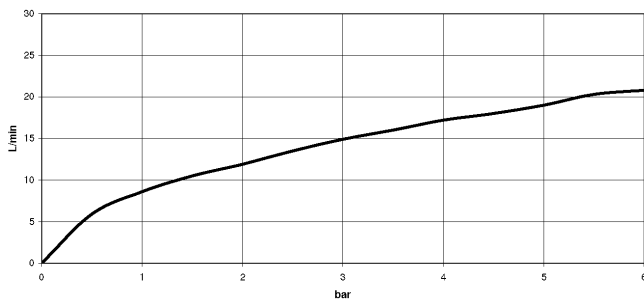

34 234 979

- spout: circular, air-enriched flow
- max. flow 16.9 l/min at 3 bar flow pressure
- Hand shower: COMPACT RAIN, max. flow rate 6.8 l/min (at 3 bar)
- complete hand shower set with anti-scale system
- rotary diverter with volume control and shut-off function
- slide-on rosettes Ø 60 mm
- 210mm projection
- 1/2" connection
- gauge 150 mm - 15 mm
- metal shower hose 1250mm with integrated anti-twist protection
- shower holder rosette Ø 57mm

34 234 979

mm [inches]

Flow rate chart

Codes & Standards

DIN 4109

EN 1717

ISO 3822

Ü-Zeichen