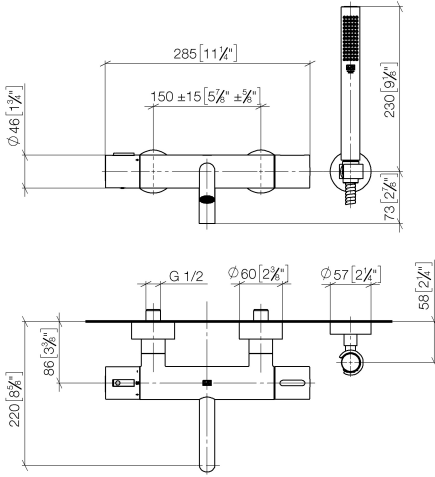

34 234 979

- spout: circular, air-enriched flow
- max. flow 16.9 l/min at 3 bar flow pressure
- Hand shower: COMPACT RAIN, max. flow rate 6.8 l/min (at 3 bar)
- complete hand shower set with anti-scale system
- rotary diverter with volume control and shut-off function
- slide-on rosettes Ø 60 mm
- 210mm projection
- 1/2" connection
- gauge 150 mm - 15 mm
- metal shower hose 1250mm with integrated anti-twist protection
- shower holder rosette Ø 57mm

34 234 979

mm [inches]

Flow rate chart

Codes & Standards

DIN 4109

EN 1717

ISO 3822

Ü-Zeichen

META Bath thermostat for wall mounting with hand shower set - Chrome

META

34 234 979

Certificates

LGA_18

Belgaqua_21-032-2

34 234 979

Product version from 7/1/2023

Parts for other finishes can be found here: Brushed Platinum

META Bath thermostat for wall mounting with hand shower set - Chrome

META

34 234 979

Spare parts list

Product version from 7/1/2023

No.	Item Number	Name	Quantity used	Delivery time
	34 201 979-00	META Bath thermostat for wall mounting without shower set - Chrome	4	10